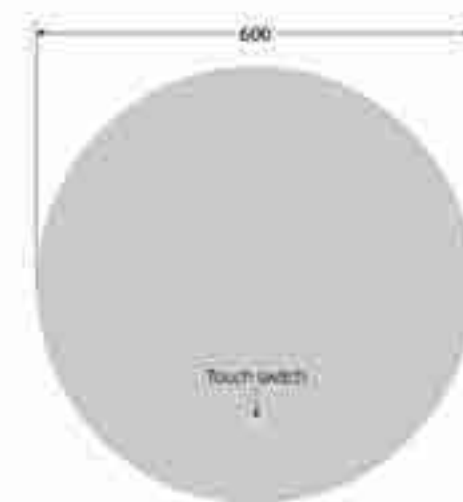

Battery Mirrors

Type-C port for power supply

Item Code	Diameter	Wled
YBT03	600	19W
YBT03	700	22W
YBT03	800	26W
YBT03	900	29W

Other sizes can be customized

Front view

Item Code	Diameter	Wled
YBT04	600	19W
YBT04	700	22W
YBT04	800	26W
YBT04	900	29W

Other sizes can be customized

Additional Features

Other functions can be customized