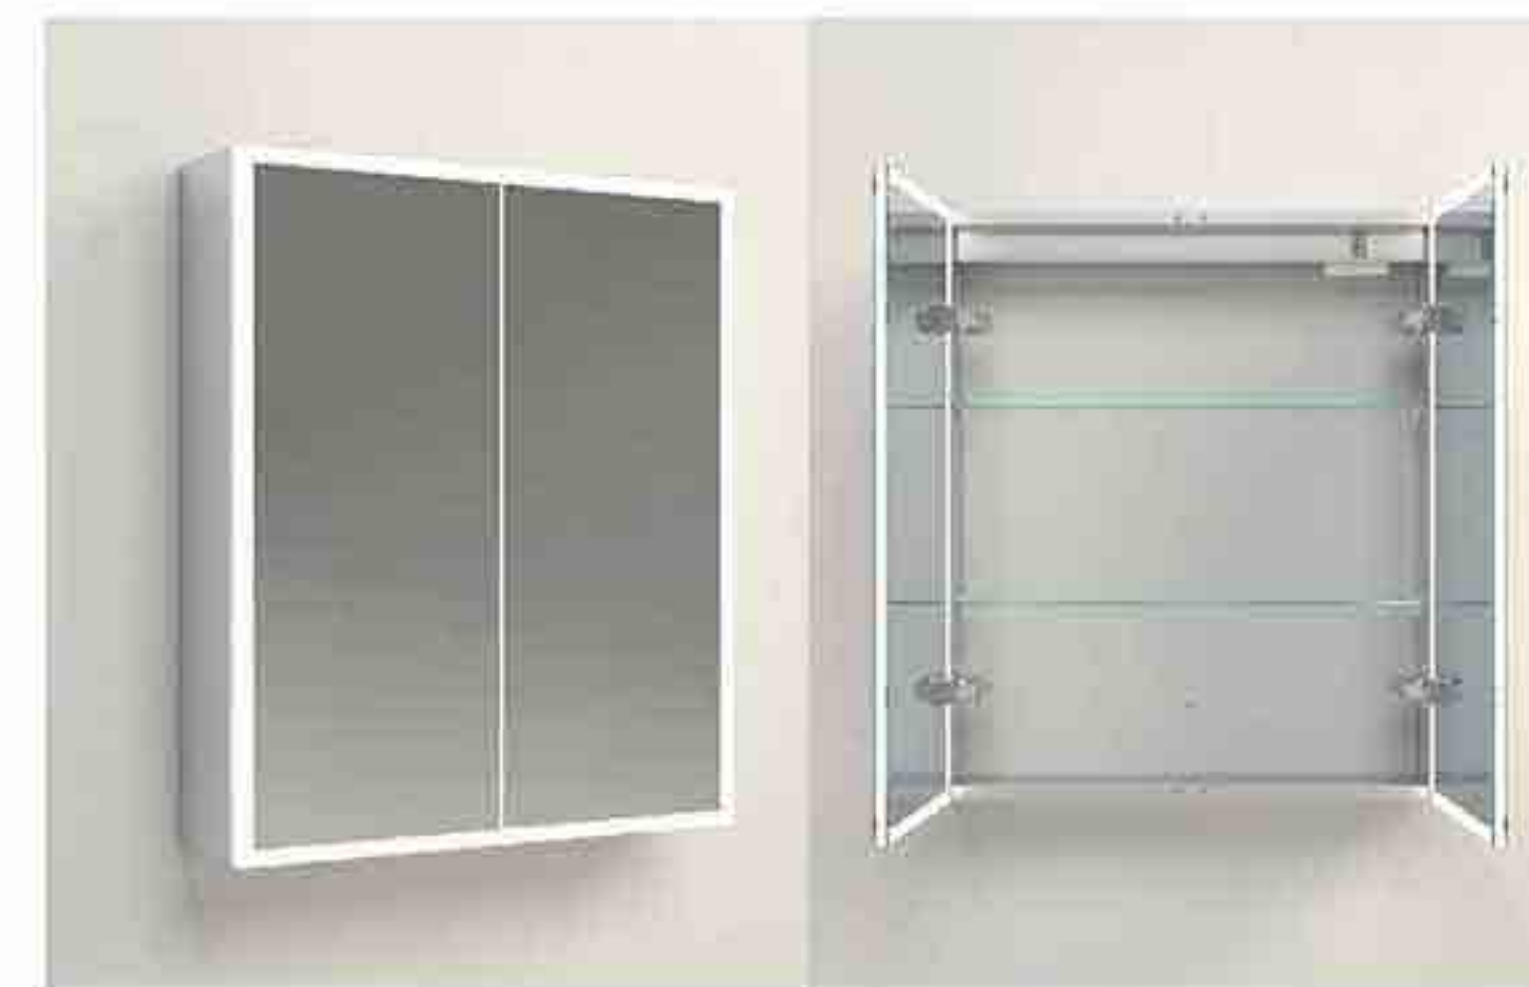

AMC-02 / Silver