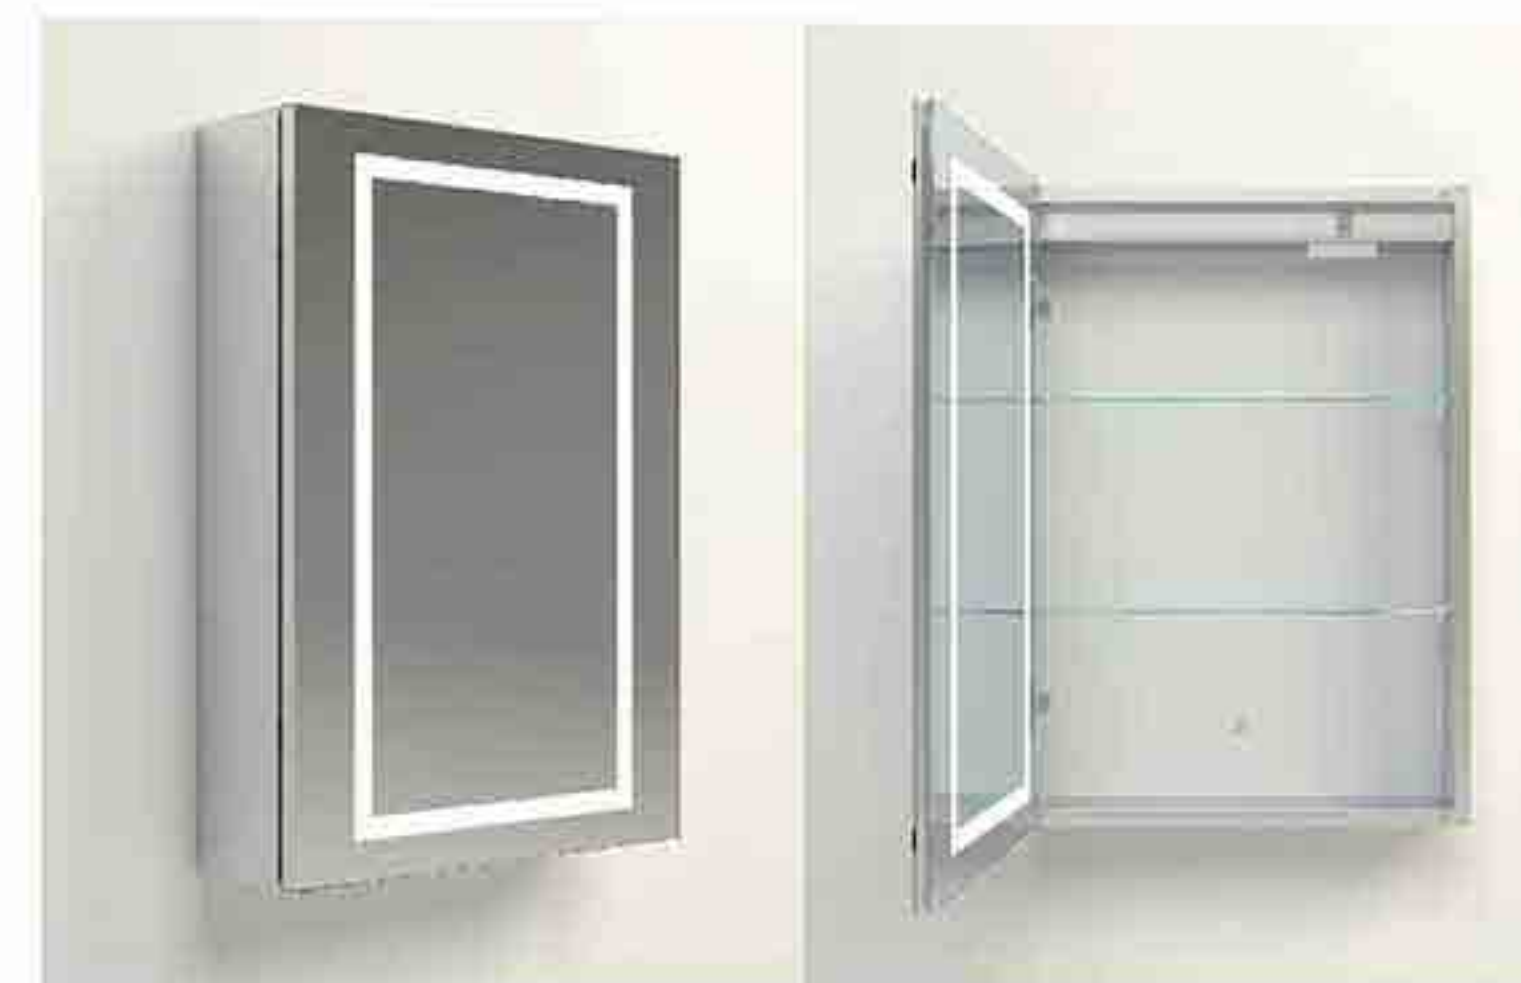

MC-02 / Silver