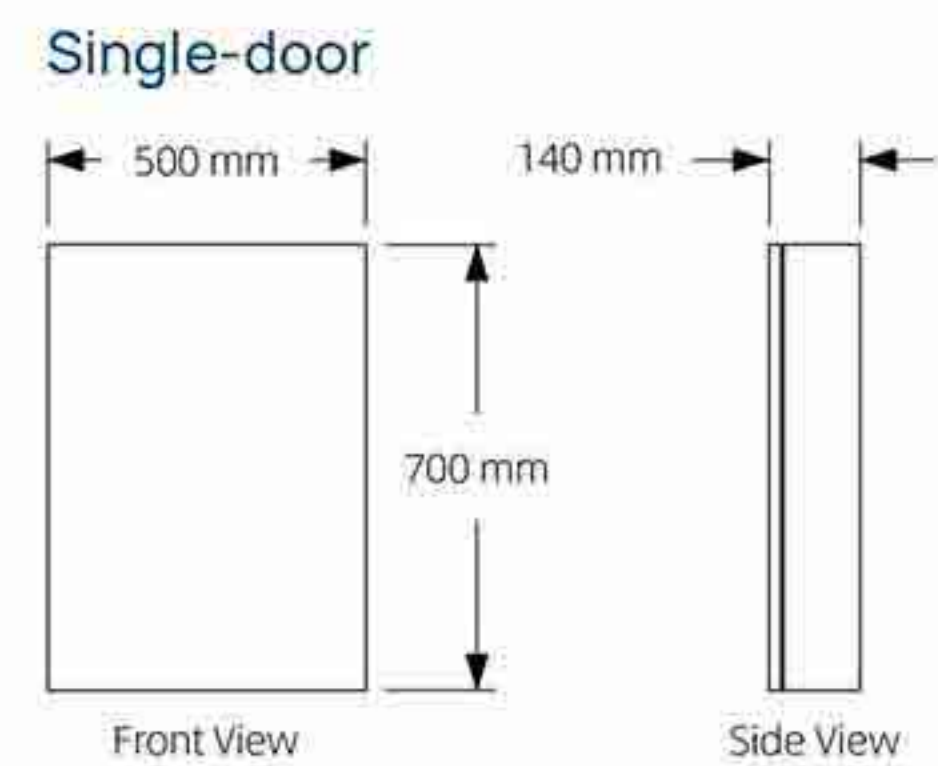

Acrylic door Mirror cabinet