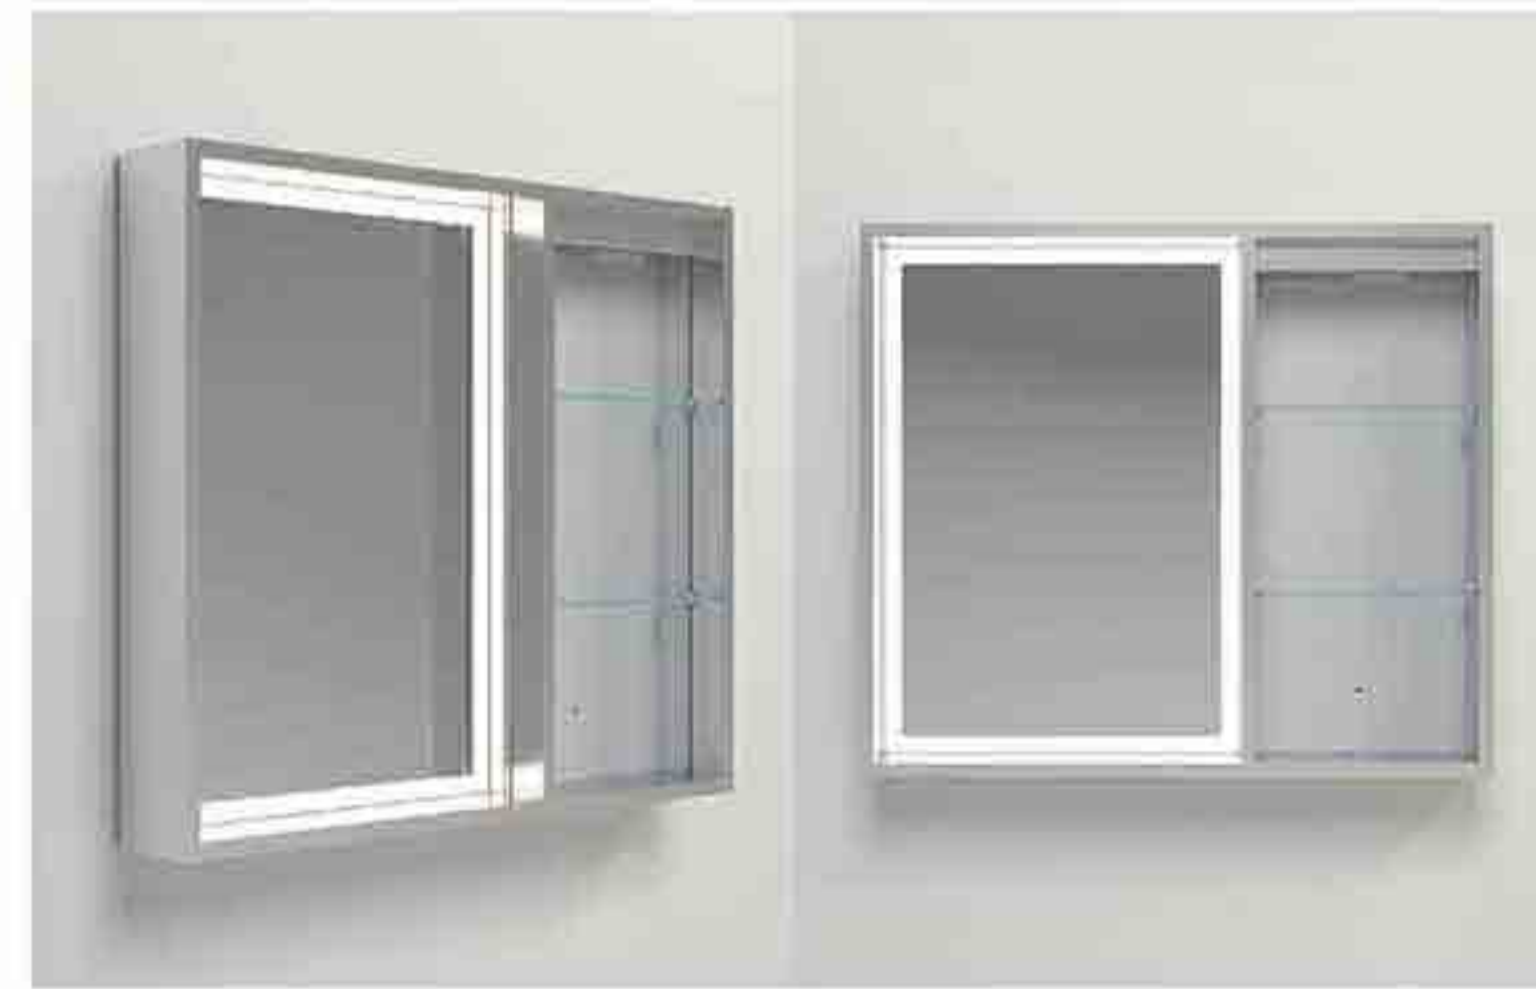

SMC-02 / Silver