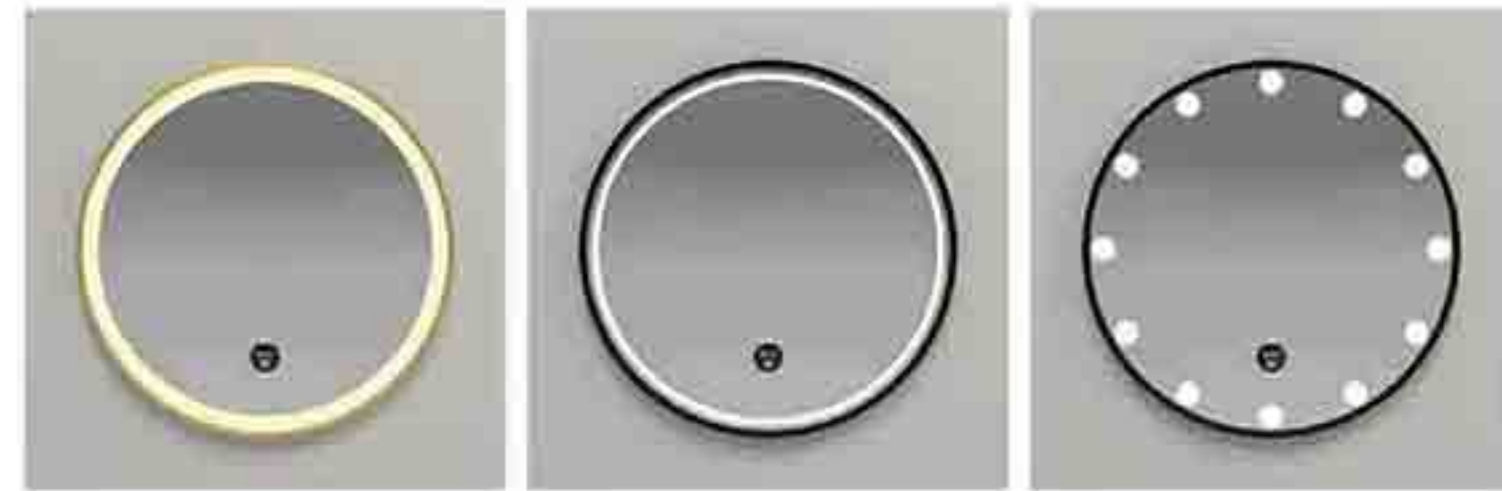

SMART KNOB SWITCH

- Dimming
- Demister
- Temperature/Humidity display
- Colour change
- Time/Date display

INFRA-RED SENSORS

Infrared sensors are activated with a simple wave of the hand. Advanced functionalities like dimming and color control, if present, are operated by hovering the hand near the sensor, located either under or in front of the mirror.

To activate, simply swipe your hand below or in front of the infrared sensor within its 80° induction range, with a distance of 50mm for induction.