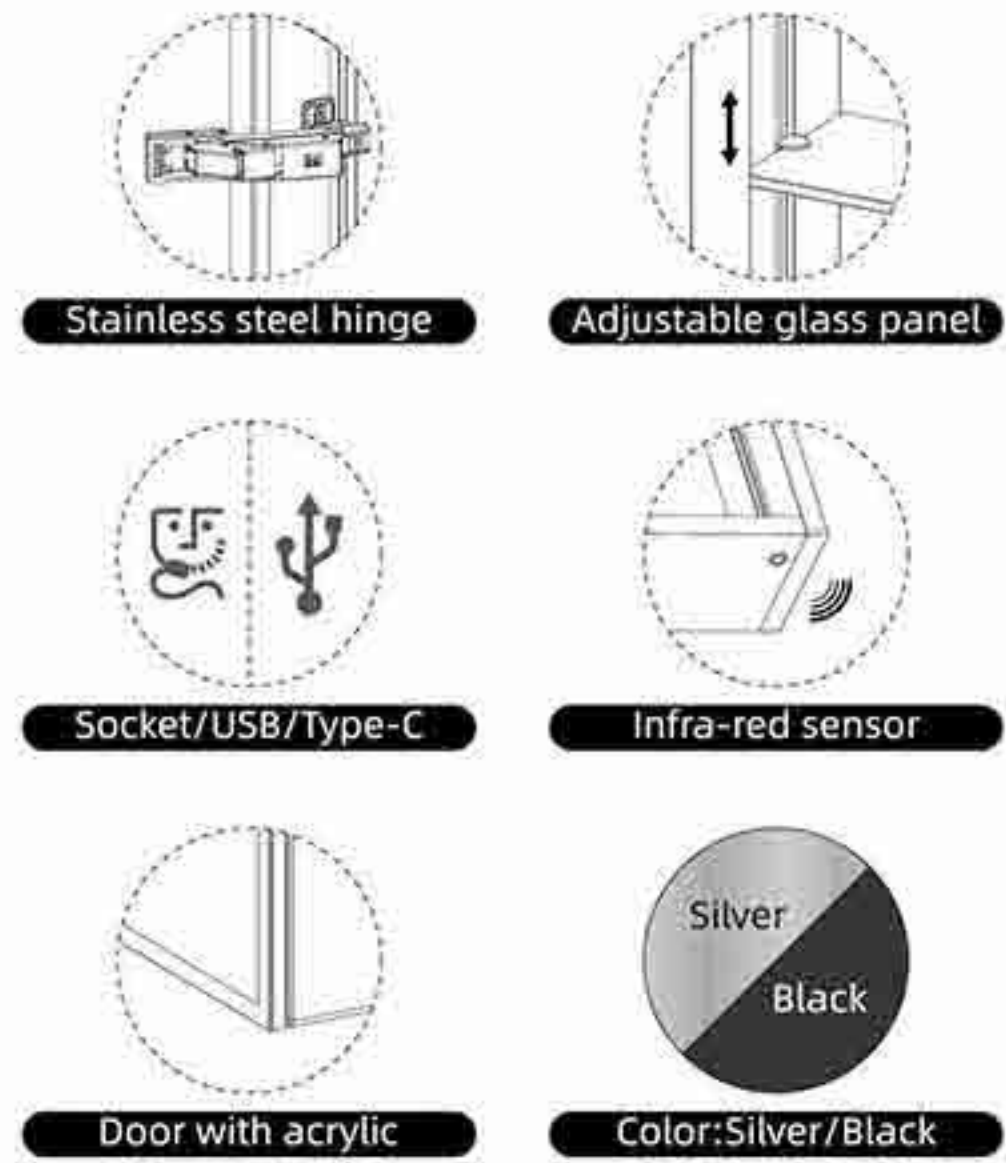

MC-08 / Silver

MC-08 / Black

SMC-02 / Silver

SMC-02 / Black

Acrylic door Mirror cabinet

Key features:

- IR sensor
- Demister+Light (Warm-Natural-Cool)
- Door with acrylic
- Socket/USB/Type-C Charging
- Extra thin and lightweight aluminium frame
- Rust resistant copper-free mirror
- Eco-friendly