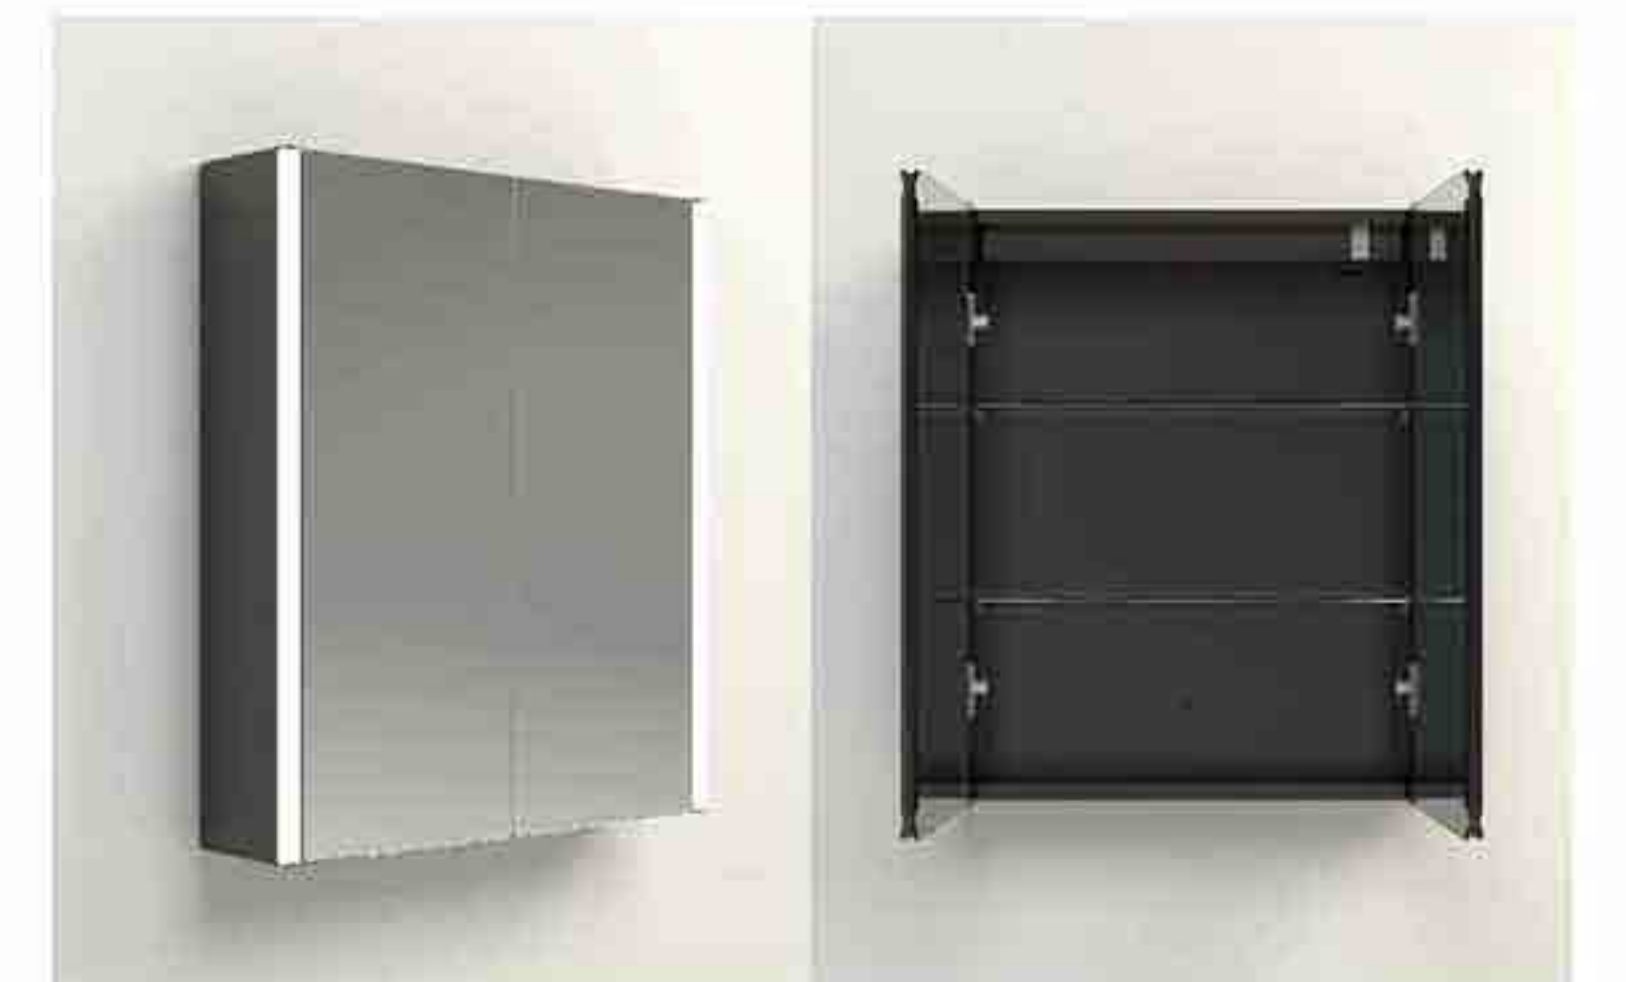

PMC-01 / Silver

PMC-01 / Black

PMC-02 / Silver

PMC-02 / Black

Acrylic door Recessed cabinet

Key features:

- Touch sensor
- Demister+Light (Warm-Natural-Cool)
- Recessed acrylic door enclosure
- Socket/USB/Type-C Charging
- Extra thin and lightweight aluminium frame
- Rust resistant copper-free mirror
- Eco-friendly