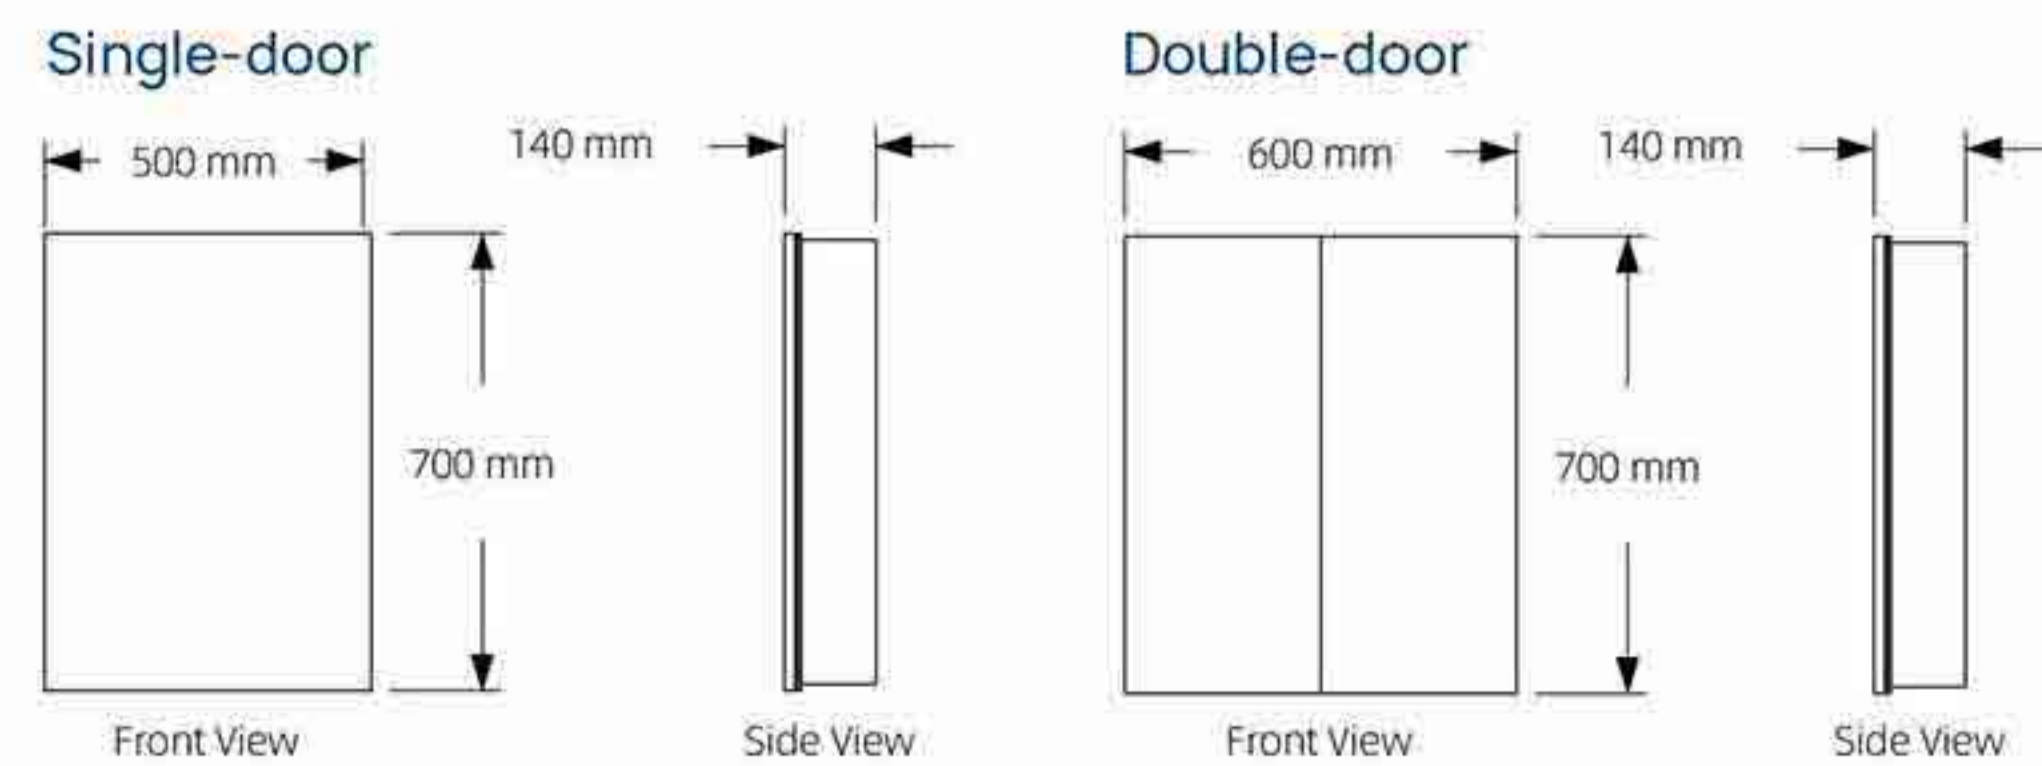

Acrylic door Recessed cabinet