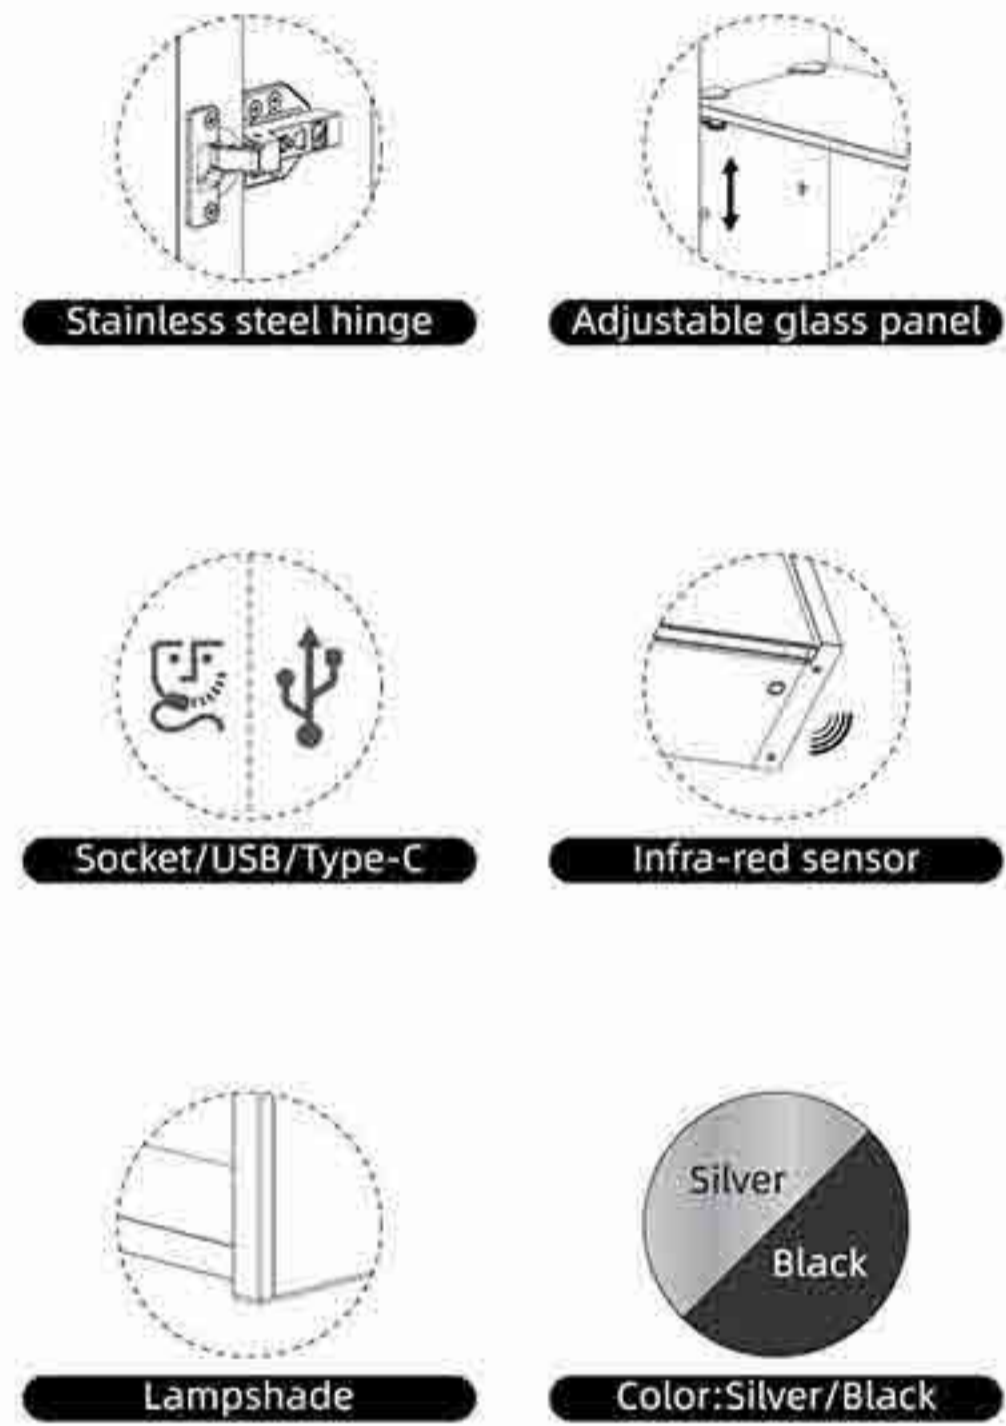

AMC-01 / Silver

AMC-01 / Black

AMC-02 / Silver

AMC-02 / Black

Lampshade Mirror cabinet

- Key features:**
- IR sensor
 - Demister+Light (Warm-Natural-Cool)
 - Lampshade
 - Socket/USB/Type-C Charging
 - Extra thin and lightweight aluminium frame
 - Rust resistant copper-free mirror
 - Eco-friendly

PMC-01 / Silver

PMC-01 / Black

PMC-02 / Silver

PMC-02 / Black

Acrylic door Recessed cabinet

Key features:

- Touch sensor
- Demister+Light (Warm-Natural-Cool)
- Recessed acrylic door enclosure
- Socket/USB/Type-C Charging
- Extra thin and lightweight aluminium frame
- Rust resistant copper-free mirror
- Eco-friendly