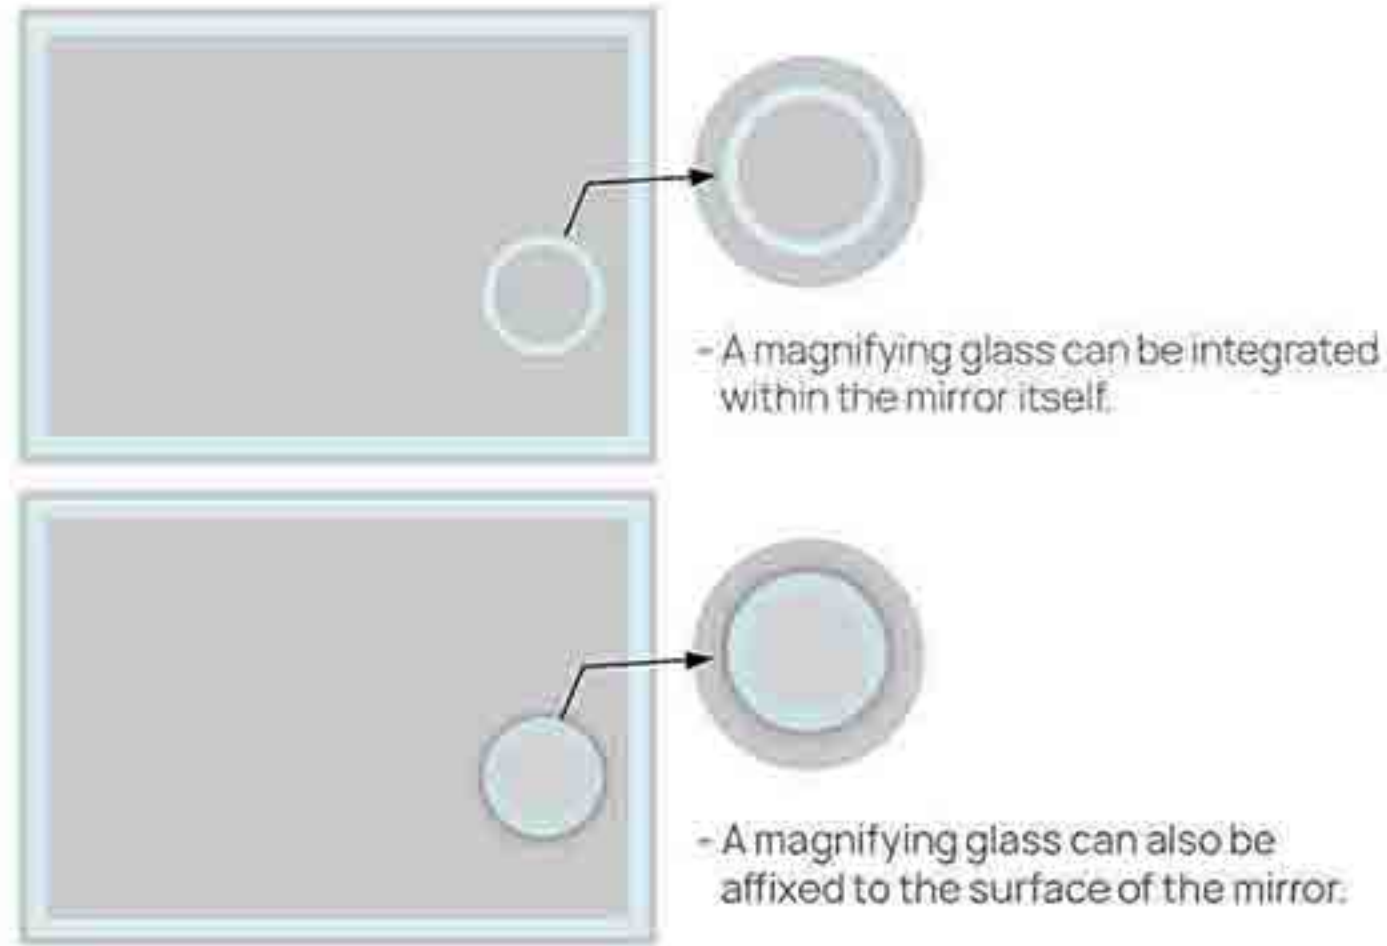

MAGNIFYING GLASS

Elevate your visibility with Yoway mirrors. Our mirrors offer two magnifier options to suit your preferences: a fixed magnifier and a suction-type magnifier.

The fixed magnifier is securely affixed to the mirror, providing consistent magnification.

Alternatively, the suction-type magnifier offers versatility, allowing for easy attachment and removal from the mirror surface. Adjust the magnification level according to your needs with this option.

BLUETOOTH SPEAKER

Yoway Bluetooth Mirrors feature high-fidelity stereo speakers that deliver rich bass and precise sound production, even at higher volumes. To further enhance the sound experience, we provide two speaker positions to accommodate different preferences: rear speakers for a more immersive sound environment and side speakers for direct and focused audio.