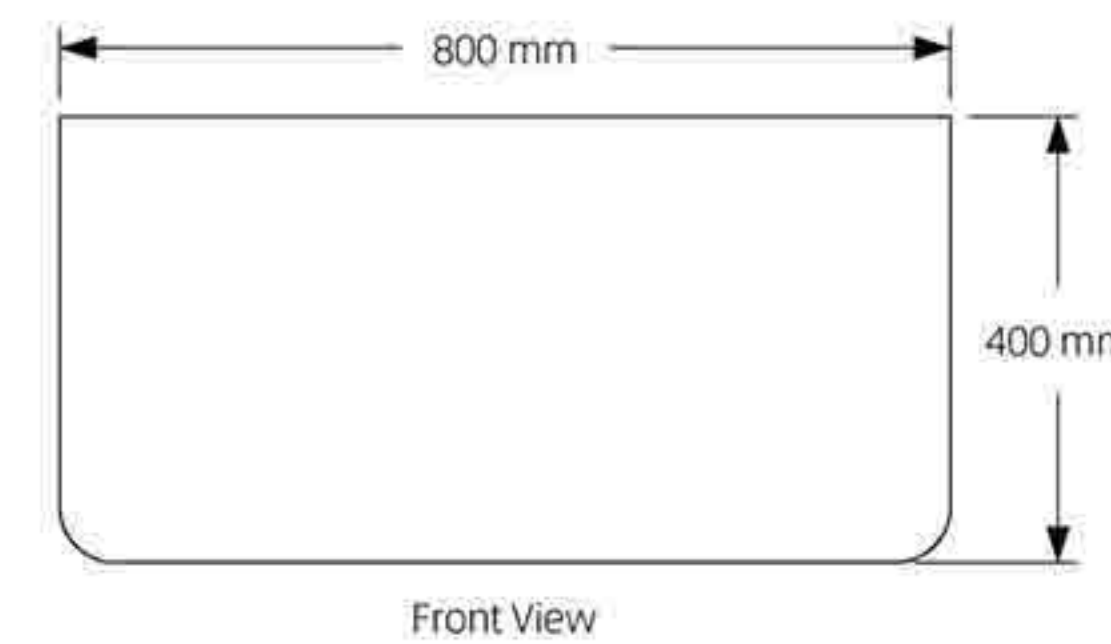

Elevating Mirror Cabinet

YEM01

- IR sensor
- Demister
- Light (Warm-Natural-Cool)
- Socket/USB/Type-C Charging
- Extra thin and lightweight aluminum frame
- Rust resistant copper-free mirror
- Eco-friendly