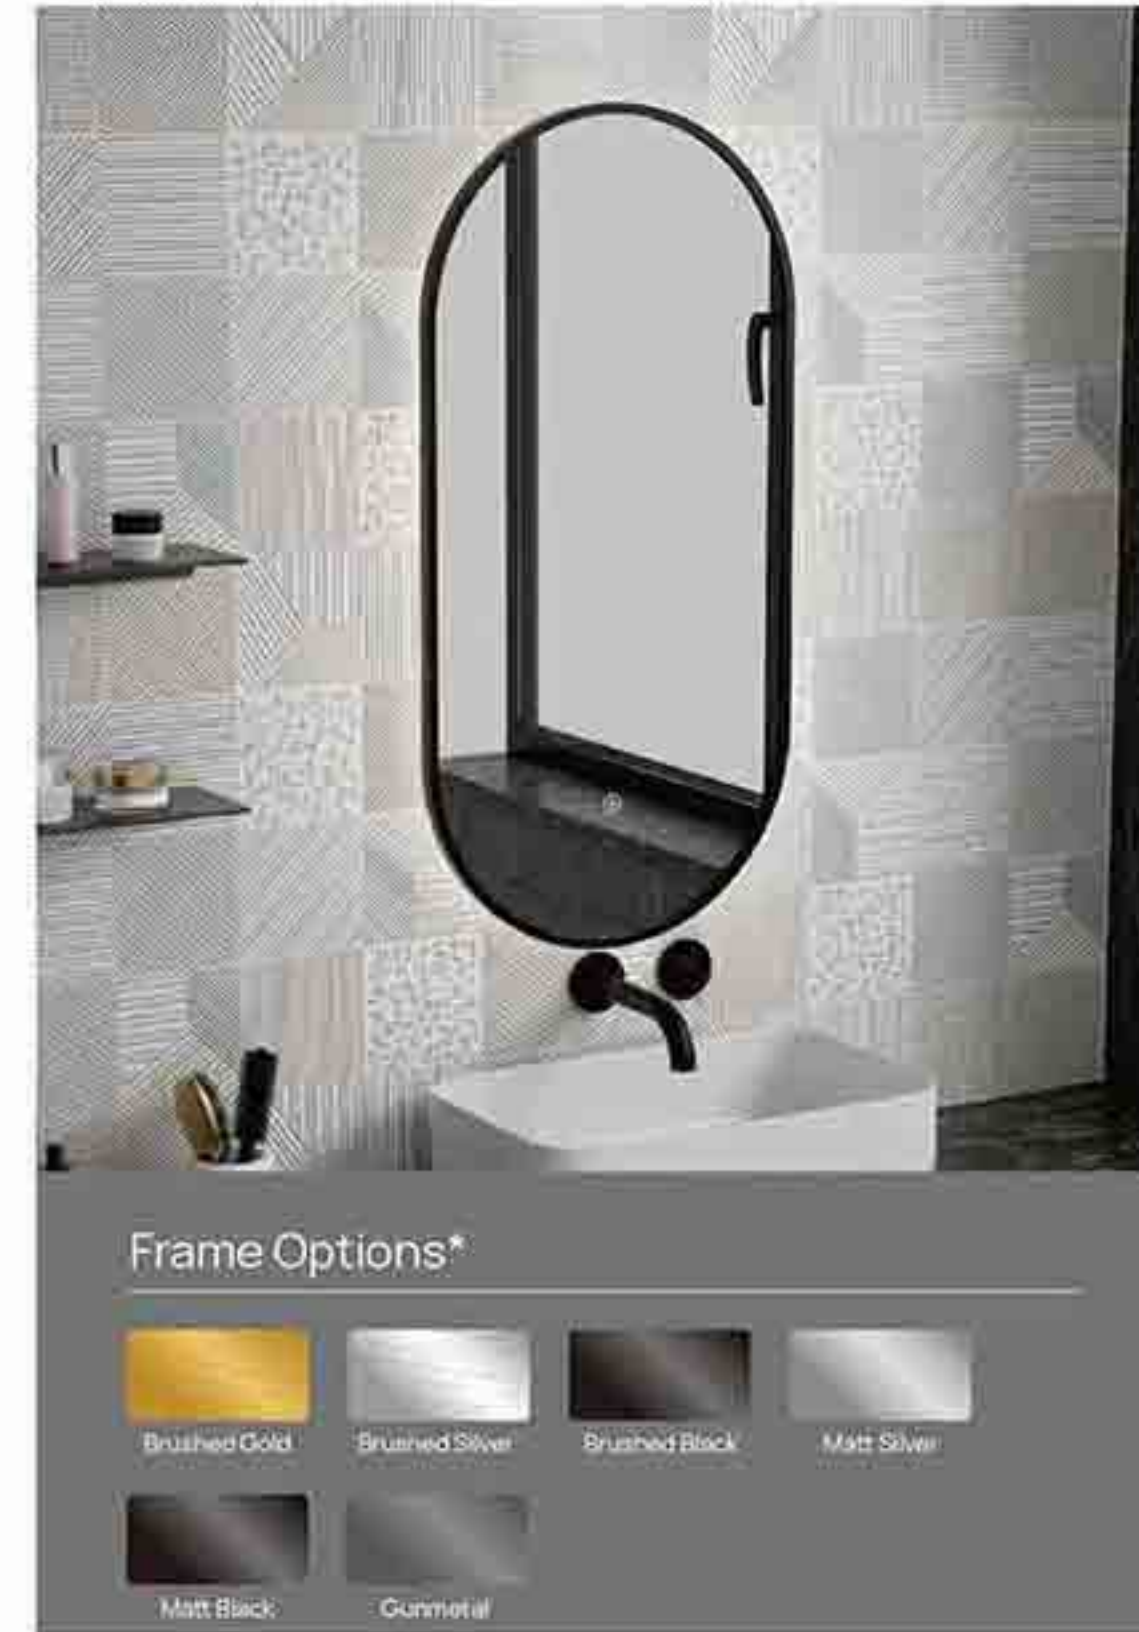

Framed Mirrors

Framed Mirrors

Item Code	Width	Height
YFR02	400	800
YFR02	500	800

Other sizes can be customized