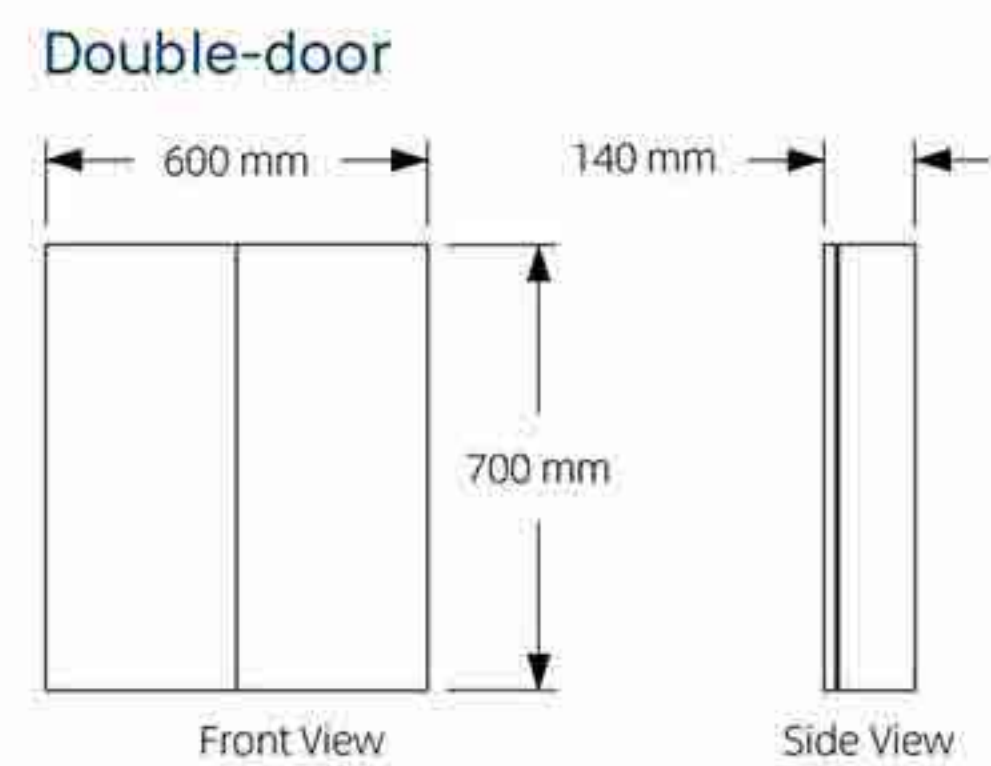

Acrylic door Mirror cabinet