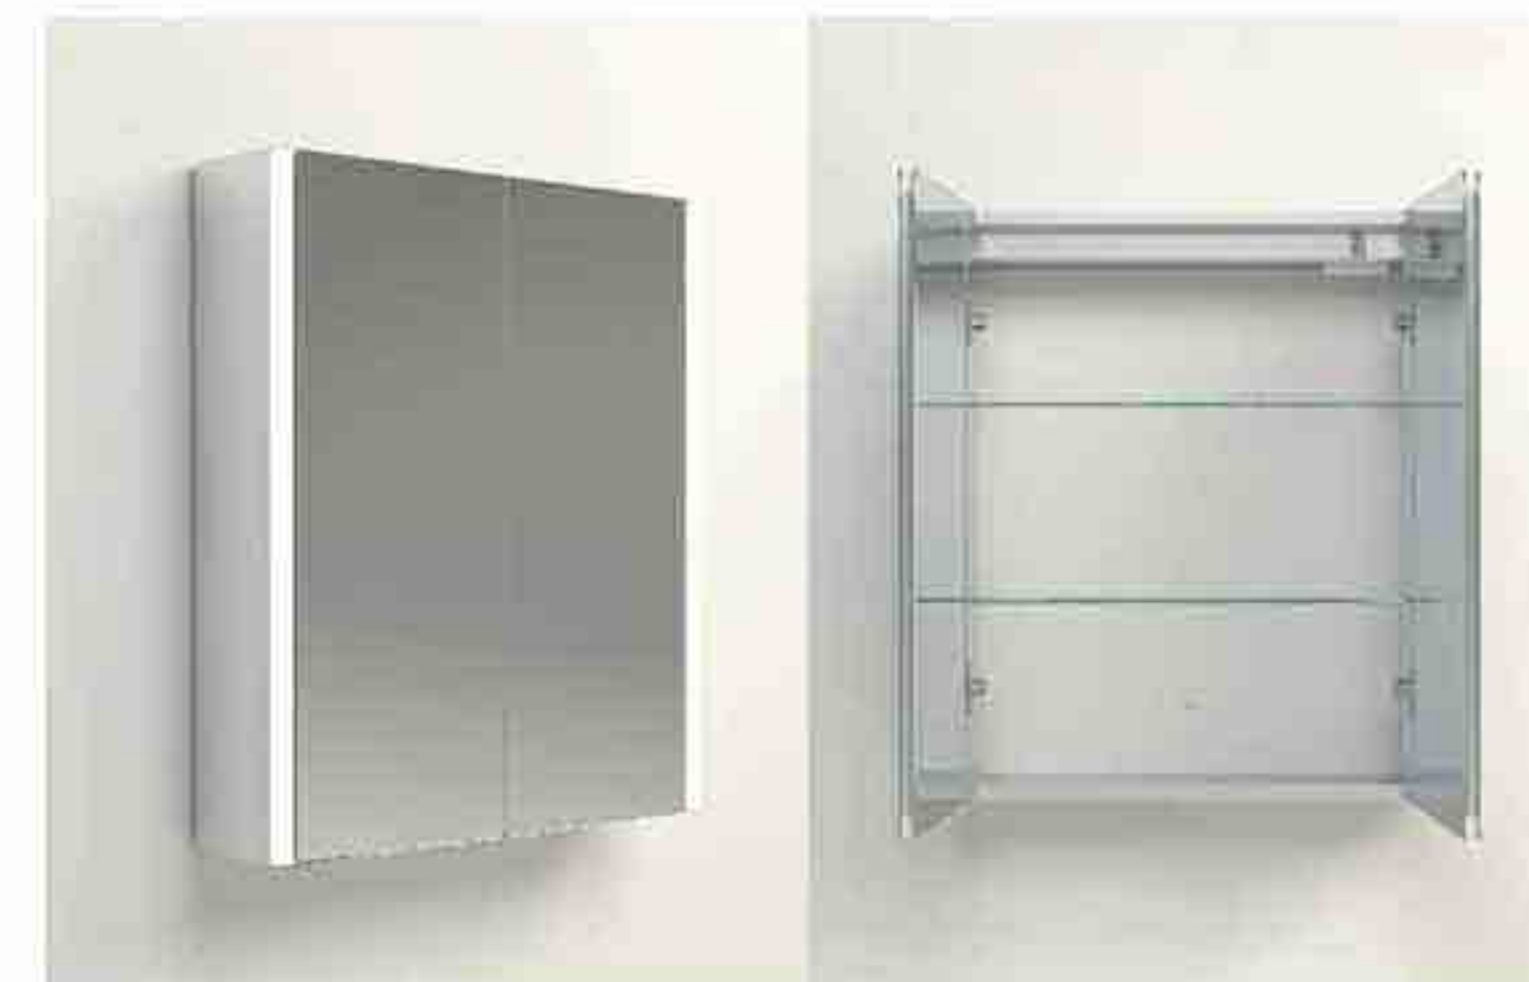

PMC-02 / Silver