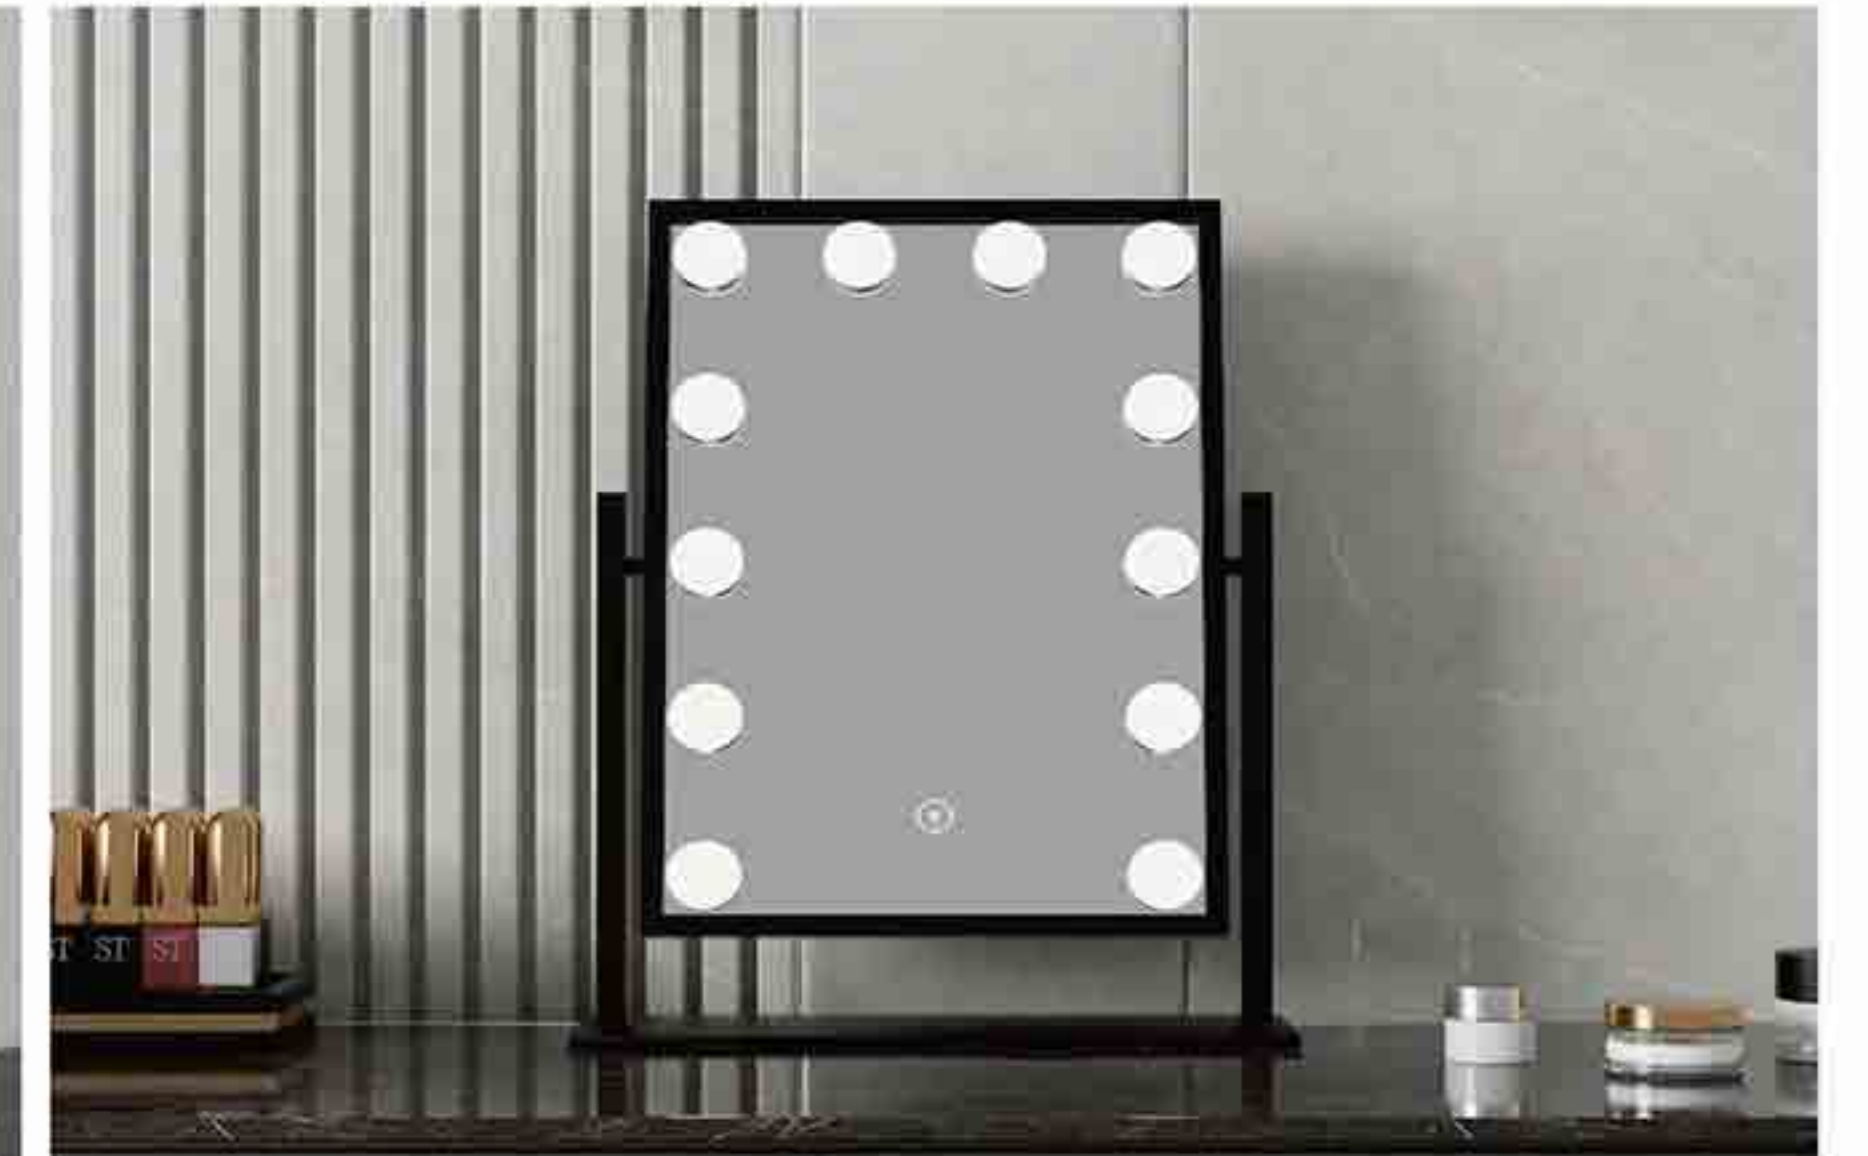

Other sizes can be customized

Additional Features

Other functions can be customized

Frame Options*

Brushed Gold	Brushed Silver	Brushed Black	Matt Silver
Matt Black	Gunmetal		

Item Code	Width	Height	Wled
YLB04	400	600	Each bulb is 1W
YLB04	500	700	Each bulb is 1W