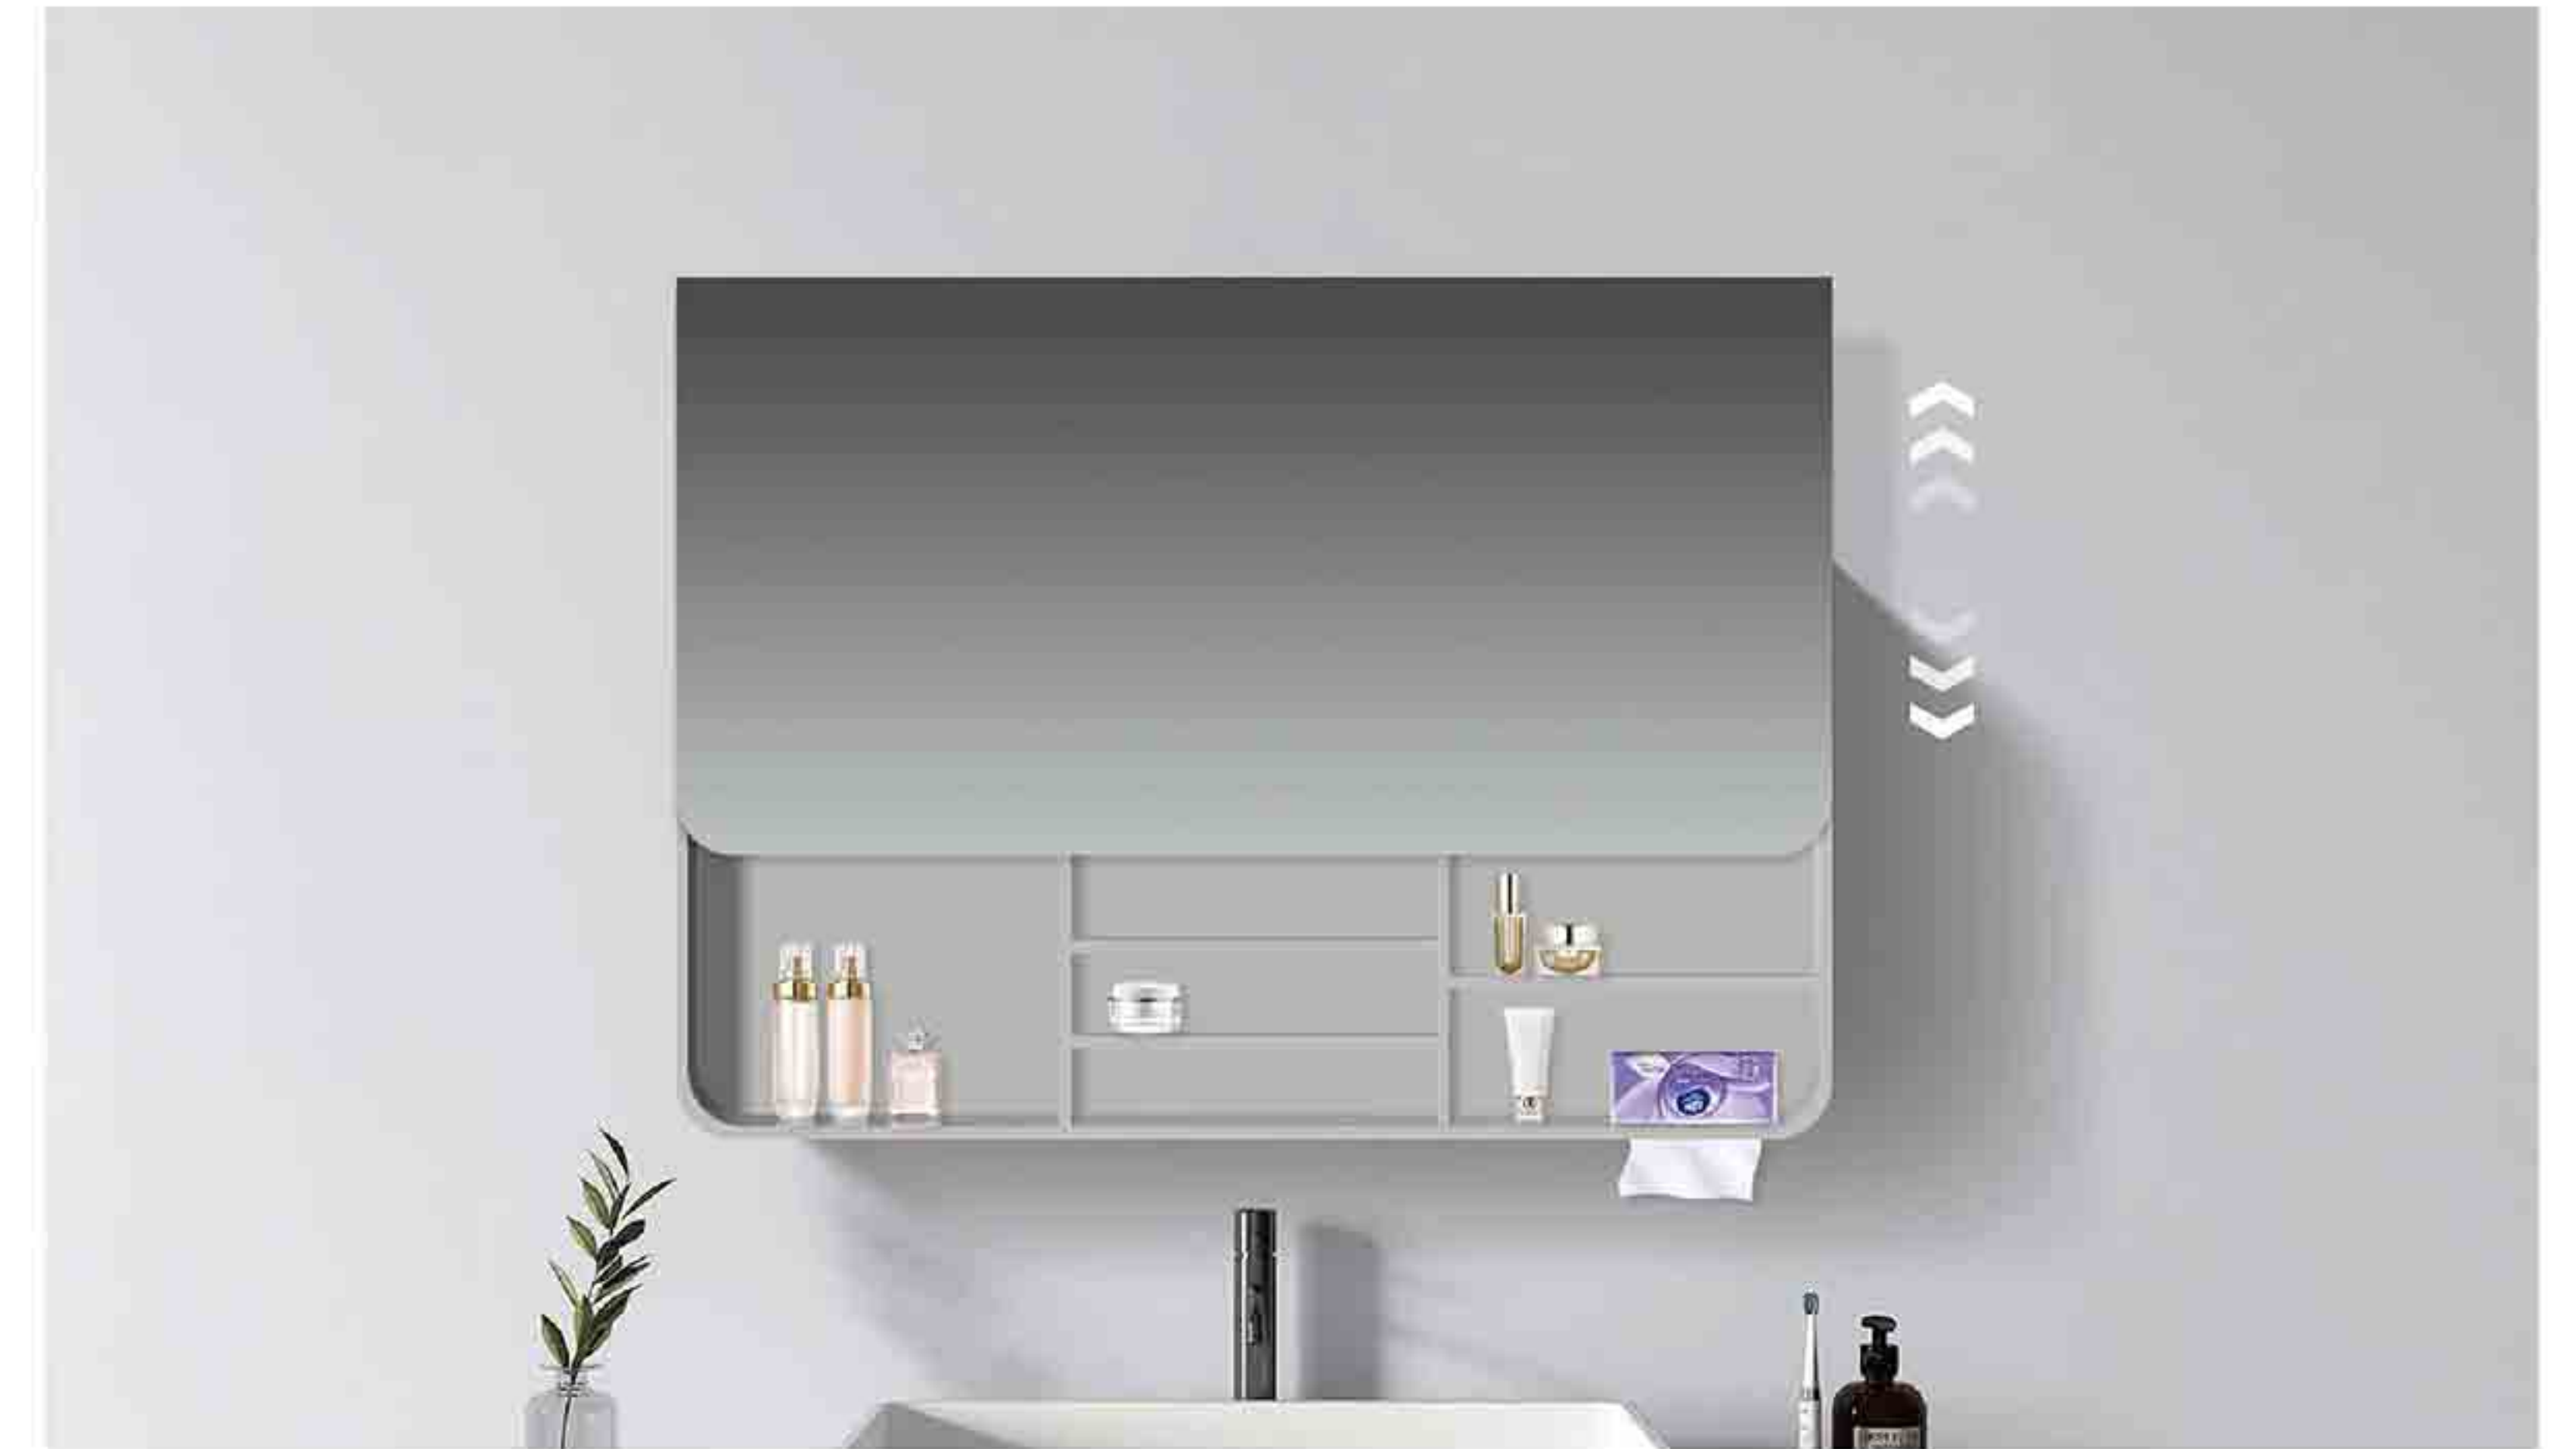

- Key features:**
- Touch sensor
 - Demister+Light (Warm-Natural-Cool)
 - Socket/USB/Type-C Charging
 - Multilayer board
 - Color: wood grain
 - Rust resistant copper-free mirror
 - Eco-friendly

MBC-01 / Wood grain

MBC-02 / Wood grain

MBC-03 / Wood grain

Reversible Door Cabinet

Door can be opened from both the left and right sides.

Elevating Mirror Cabinet

YEM01

- IR sensor
- Demister
- Light (Warm-Natural-Cool)
- Socket/USB/Type-C Charging
- Extra thin and lightweight aluminum frame
- Rust resistant copper-free mirror
- Eco-friendly

BATHROOM VANITIES

In a humid bathroom space, a high-quality bathroom cabinet is the key to improving the quality of life. Our aluminum alloy bathroom cabinets create an ideal bathroom experience for you with excellent quality.