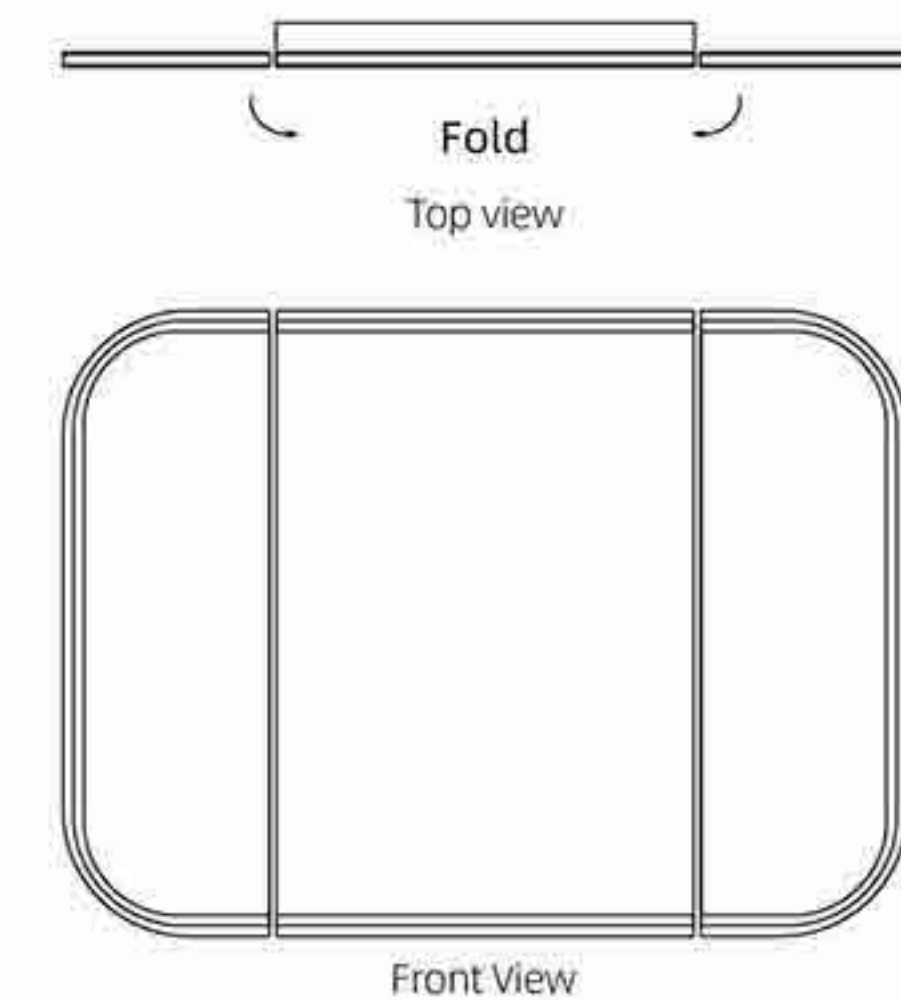

Tri-Fold Mirror

Item Code	Width	Height	Depth
YWT01	800	600	43

Other sizes can be customized

Additional Features

Other functions can be customized

Foldable

Illuminate your beauty from all directions