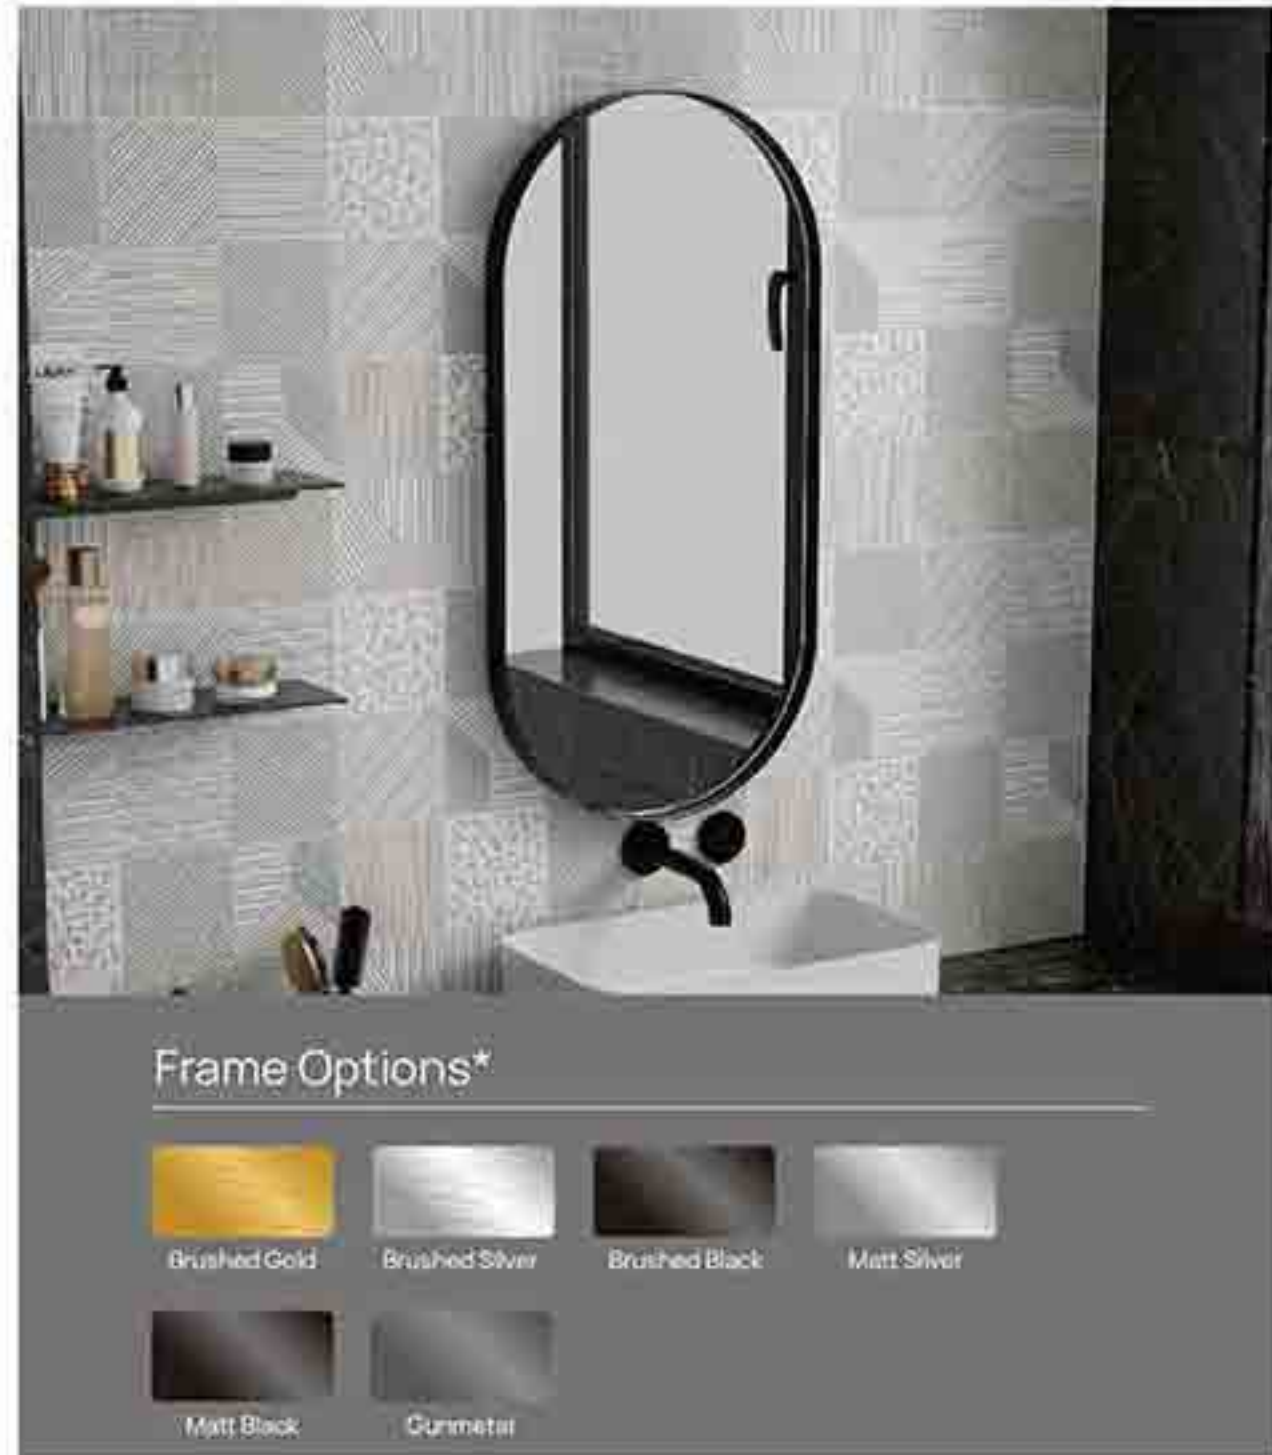

Framed Mirrors

Framed Mirrors

Item Code	Width	Height
YFR02	400	800
YFR02	500	800

Other sizes can be customized