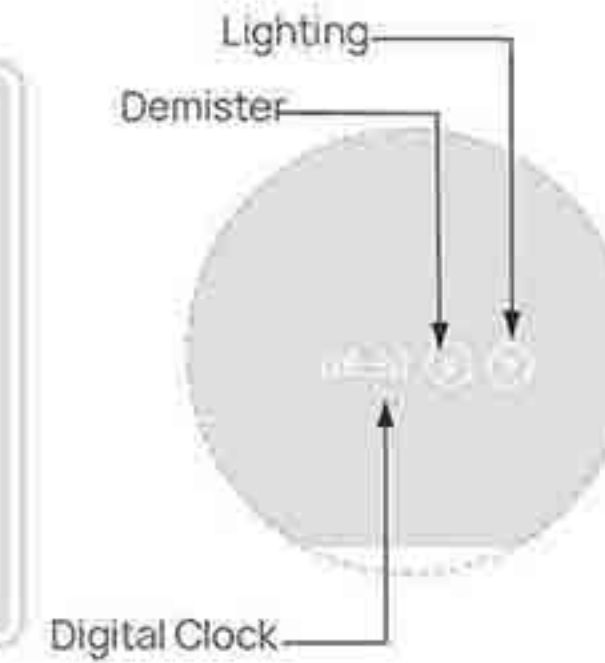

DIGITAL CLOCK