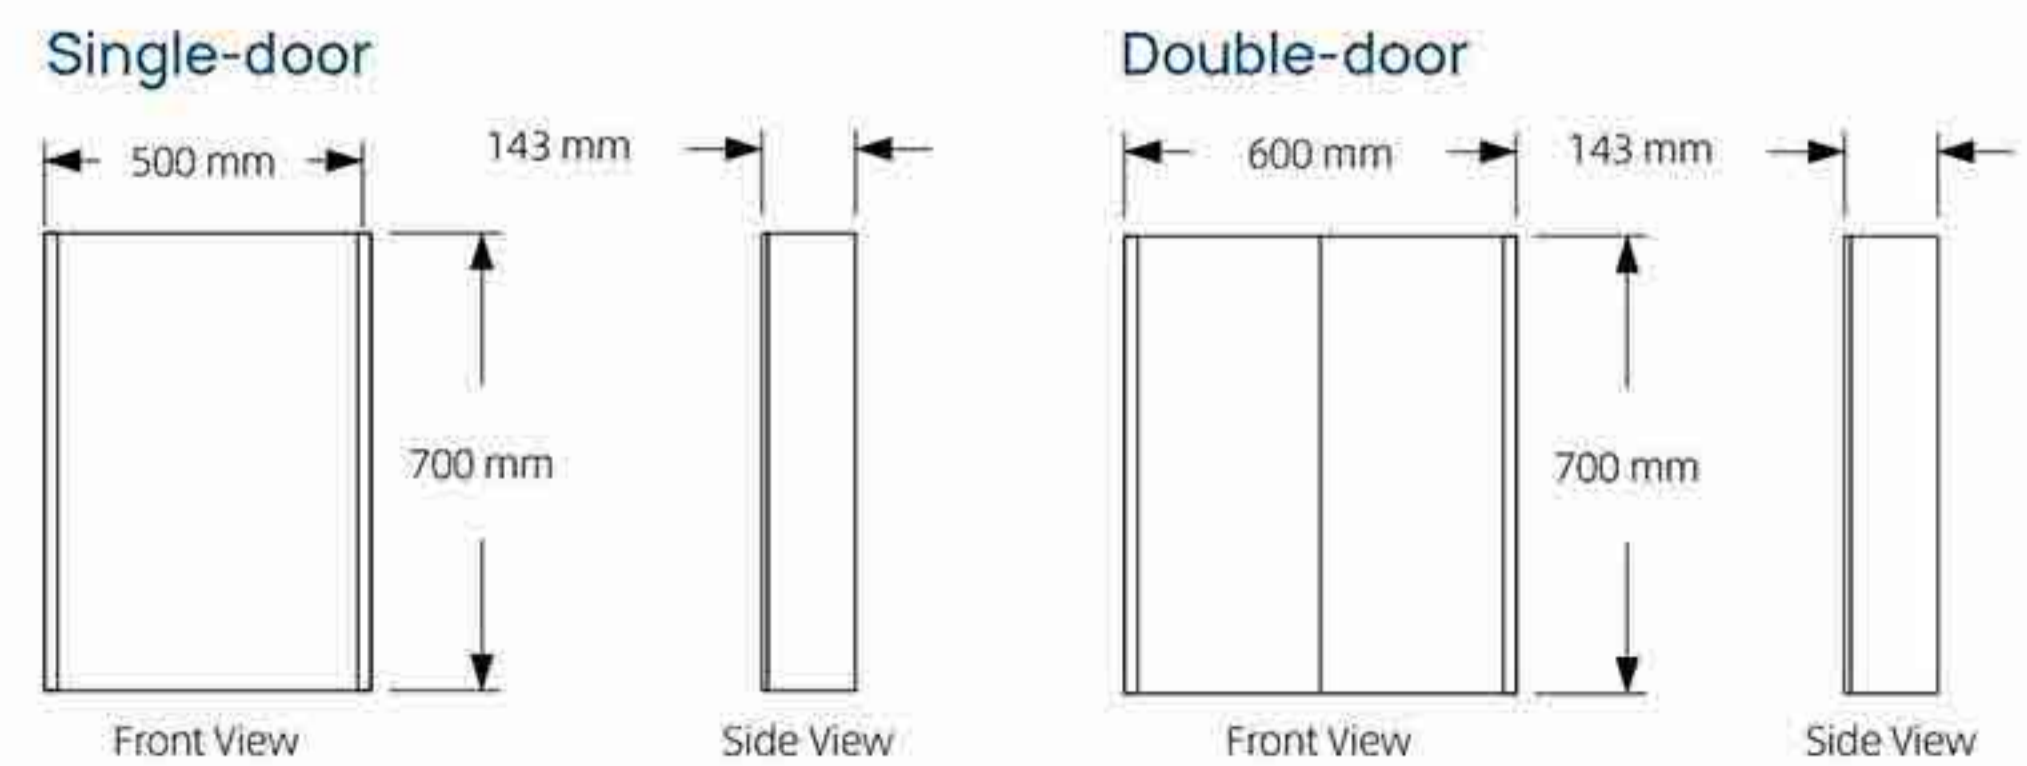

Lampshade Mirror cabinet