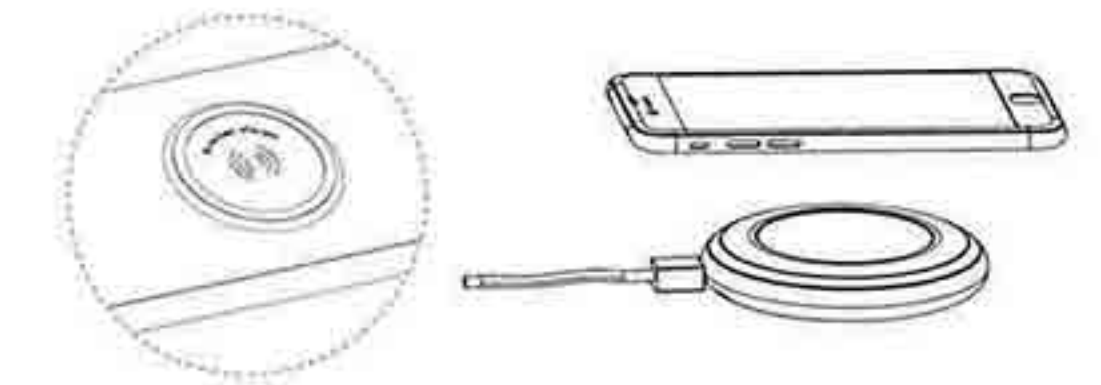

BLUETOOTH SPEAKER

Yoway Bluetooth Mirrors feature high-fidelity stereo speakers that deliver rich bass and precise sound production, even at higher volumes. To further enhance the sound experience, we provide two speaker positions to accommodate different preferences: rear speakers for a more immersive sound environment and side speakers for direct and focused audio.

USB/Type-C CHARGING

WIRELESS CHARGING

Charging mobile and toothbrush capable of wireless charging

SHAVER SOCKET

E-012

Higher classification of waterproof with flip

E-012

Smaller width and suitable for narrow borders