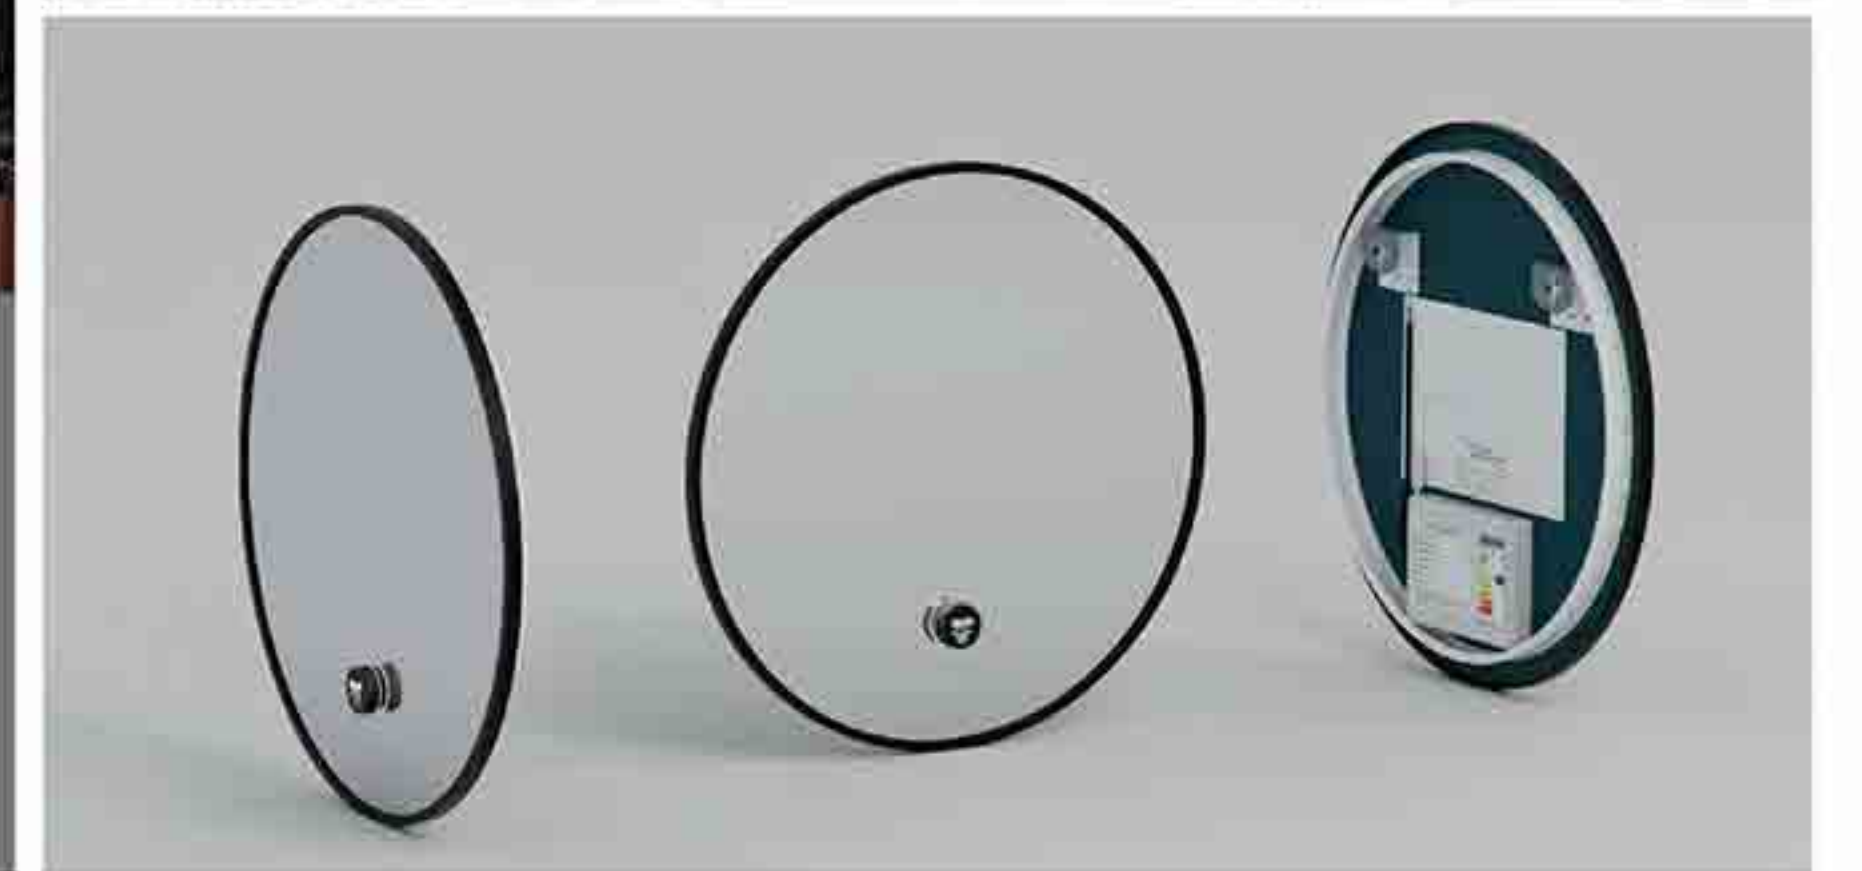

Other sizes can be customized

Additional Features

Other functions can be customized

Frame Options*

Item Code	Diameter	Wled
YFR11	600	19W
YFR11	700	22W
YFR11	800	26W
YFR11	900	29W

Other sizes can be customized