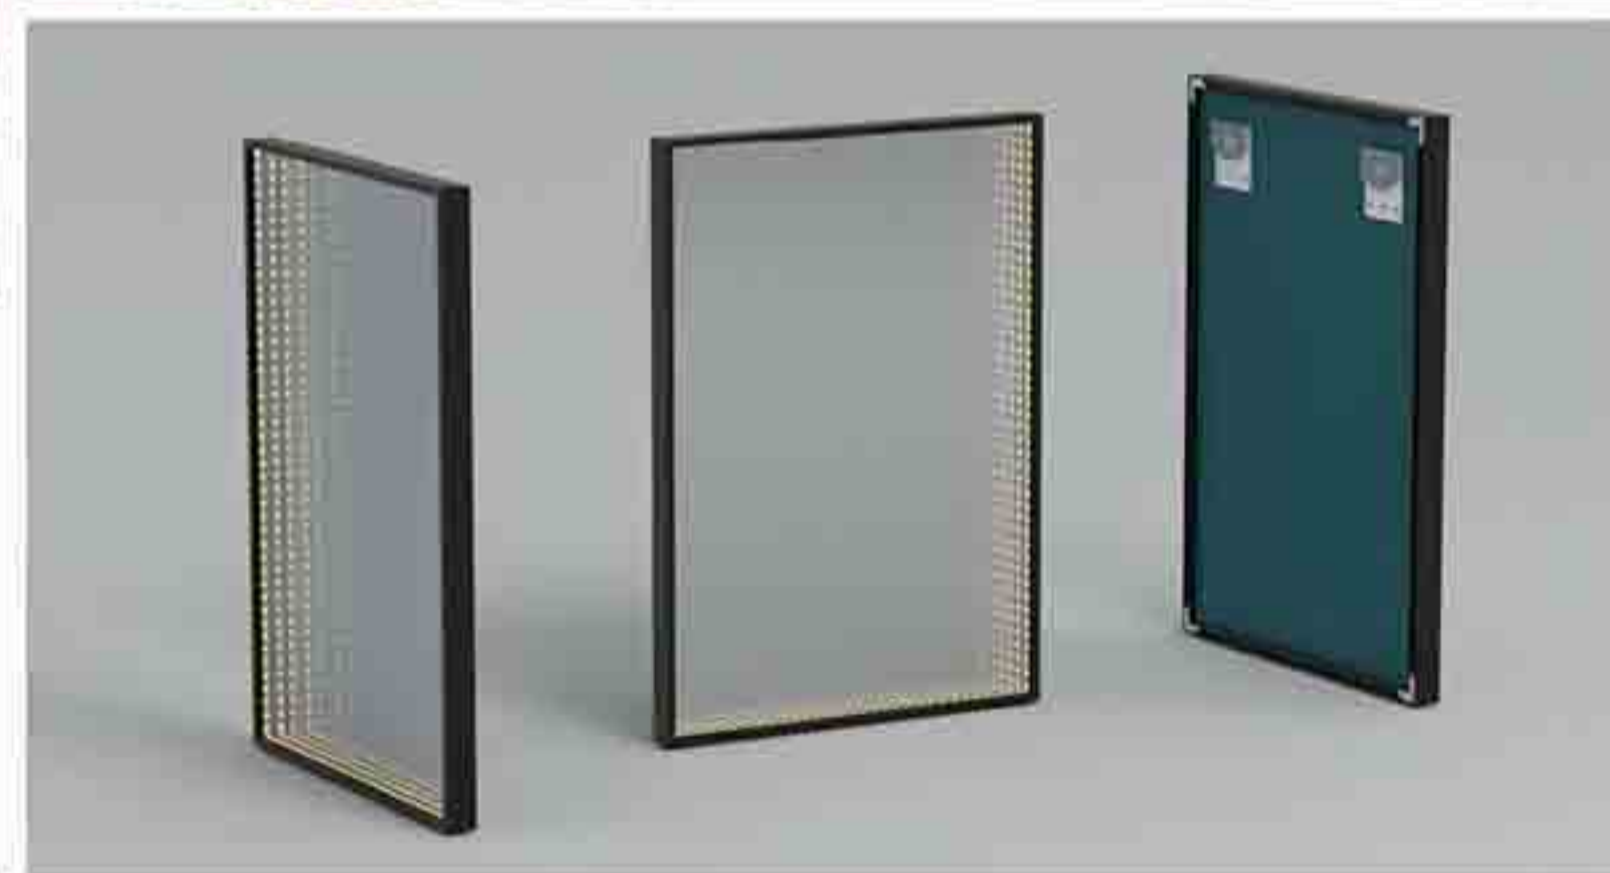

Frame Options*

Item Code	Width	Height	Wled
YFR07	500	700	14W
YFR07	600	800	16W
YFR07	600	1000	20W
YFR07	600	1200	24W

Other sizes can be customized

Additional Features

Other functions can be customized

Framed Mirrors