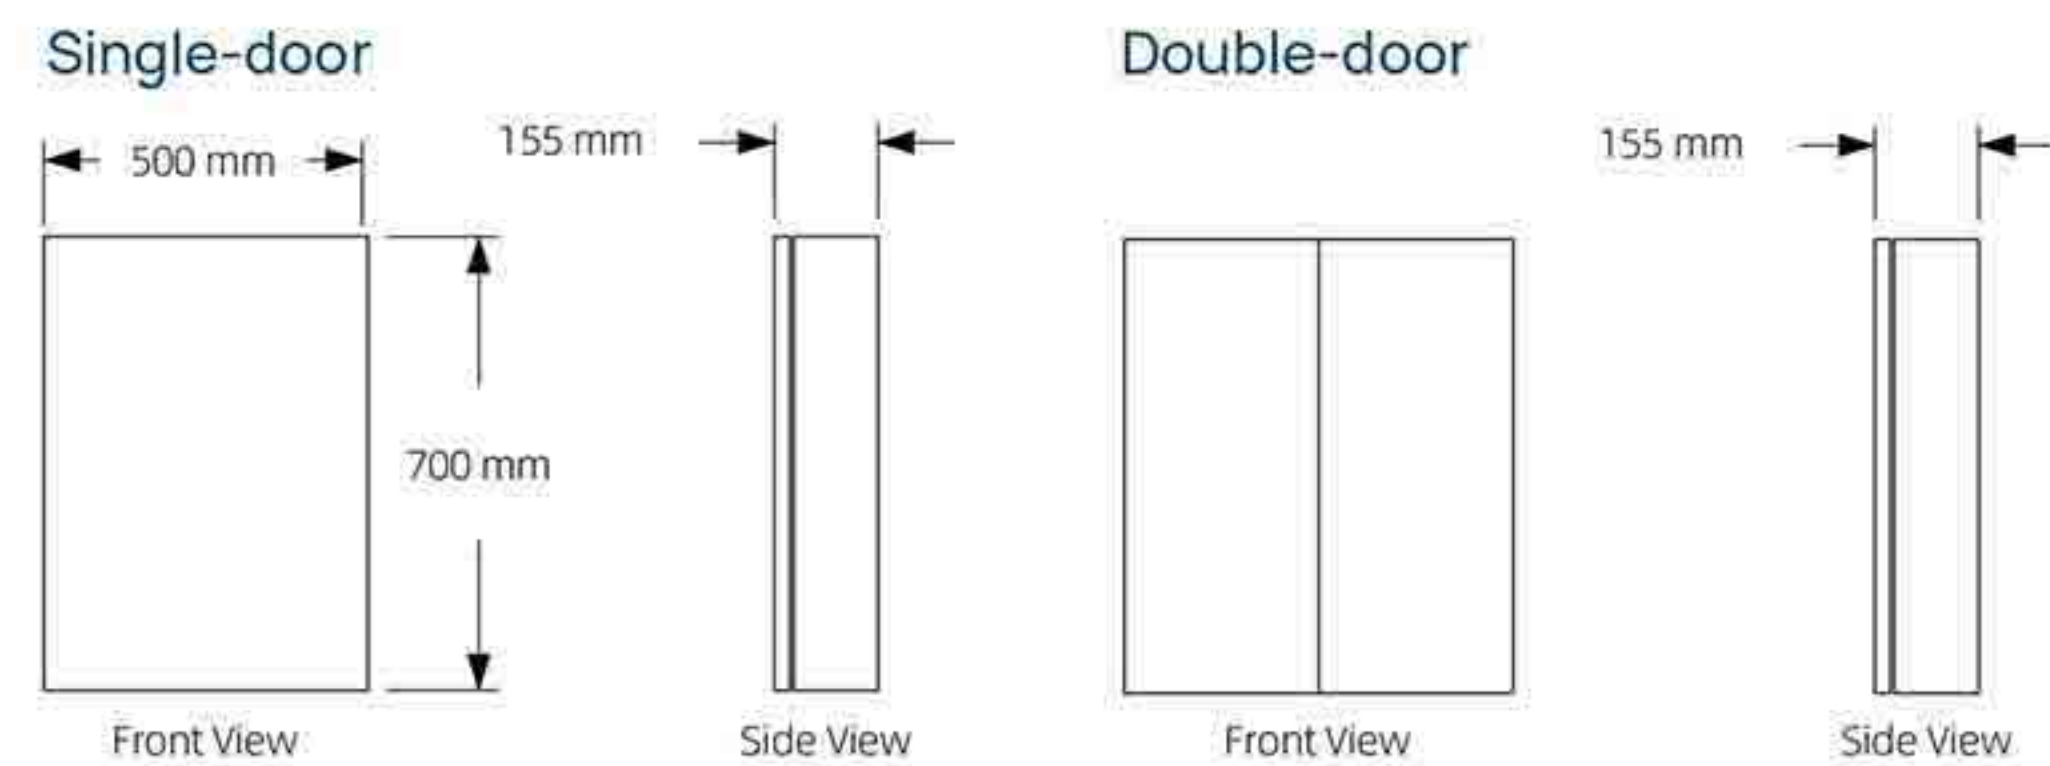

Hardboard Mirror cabinet