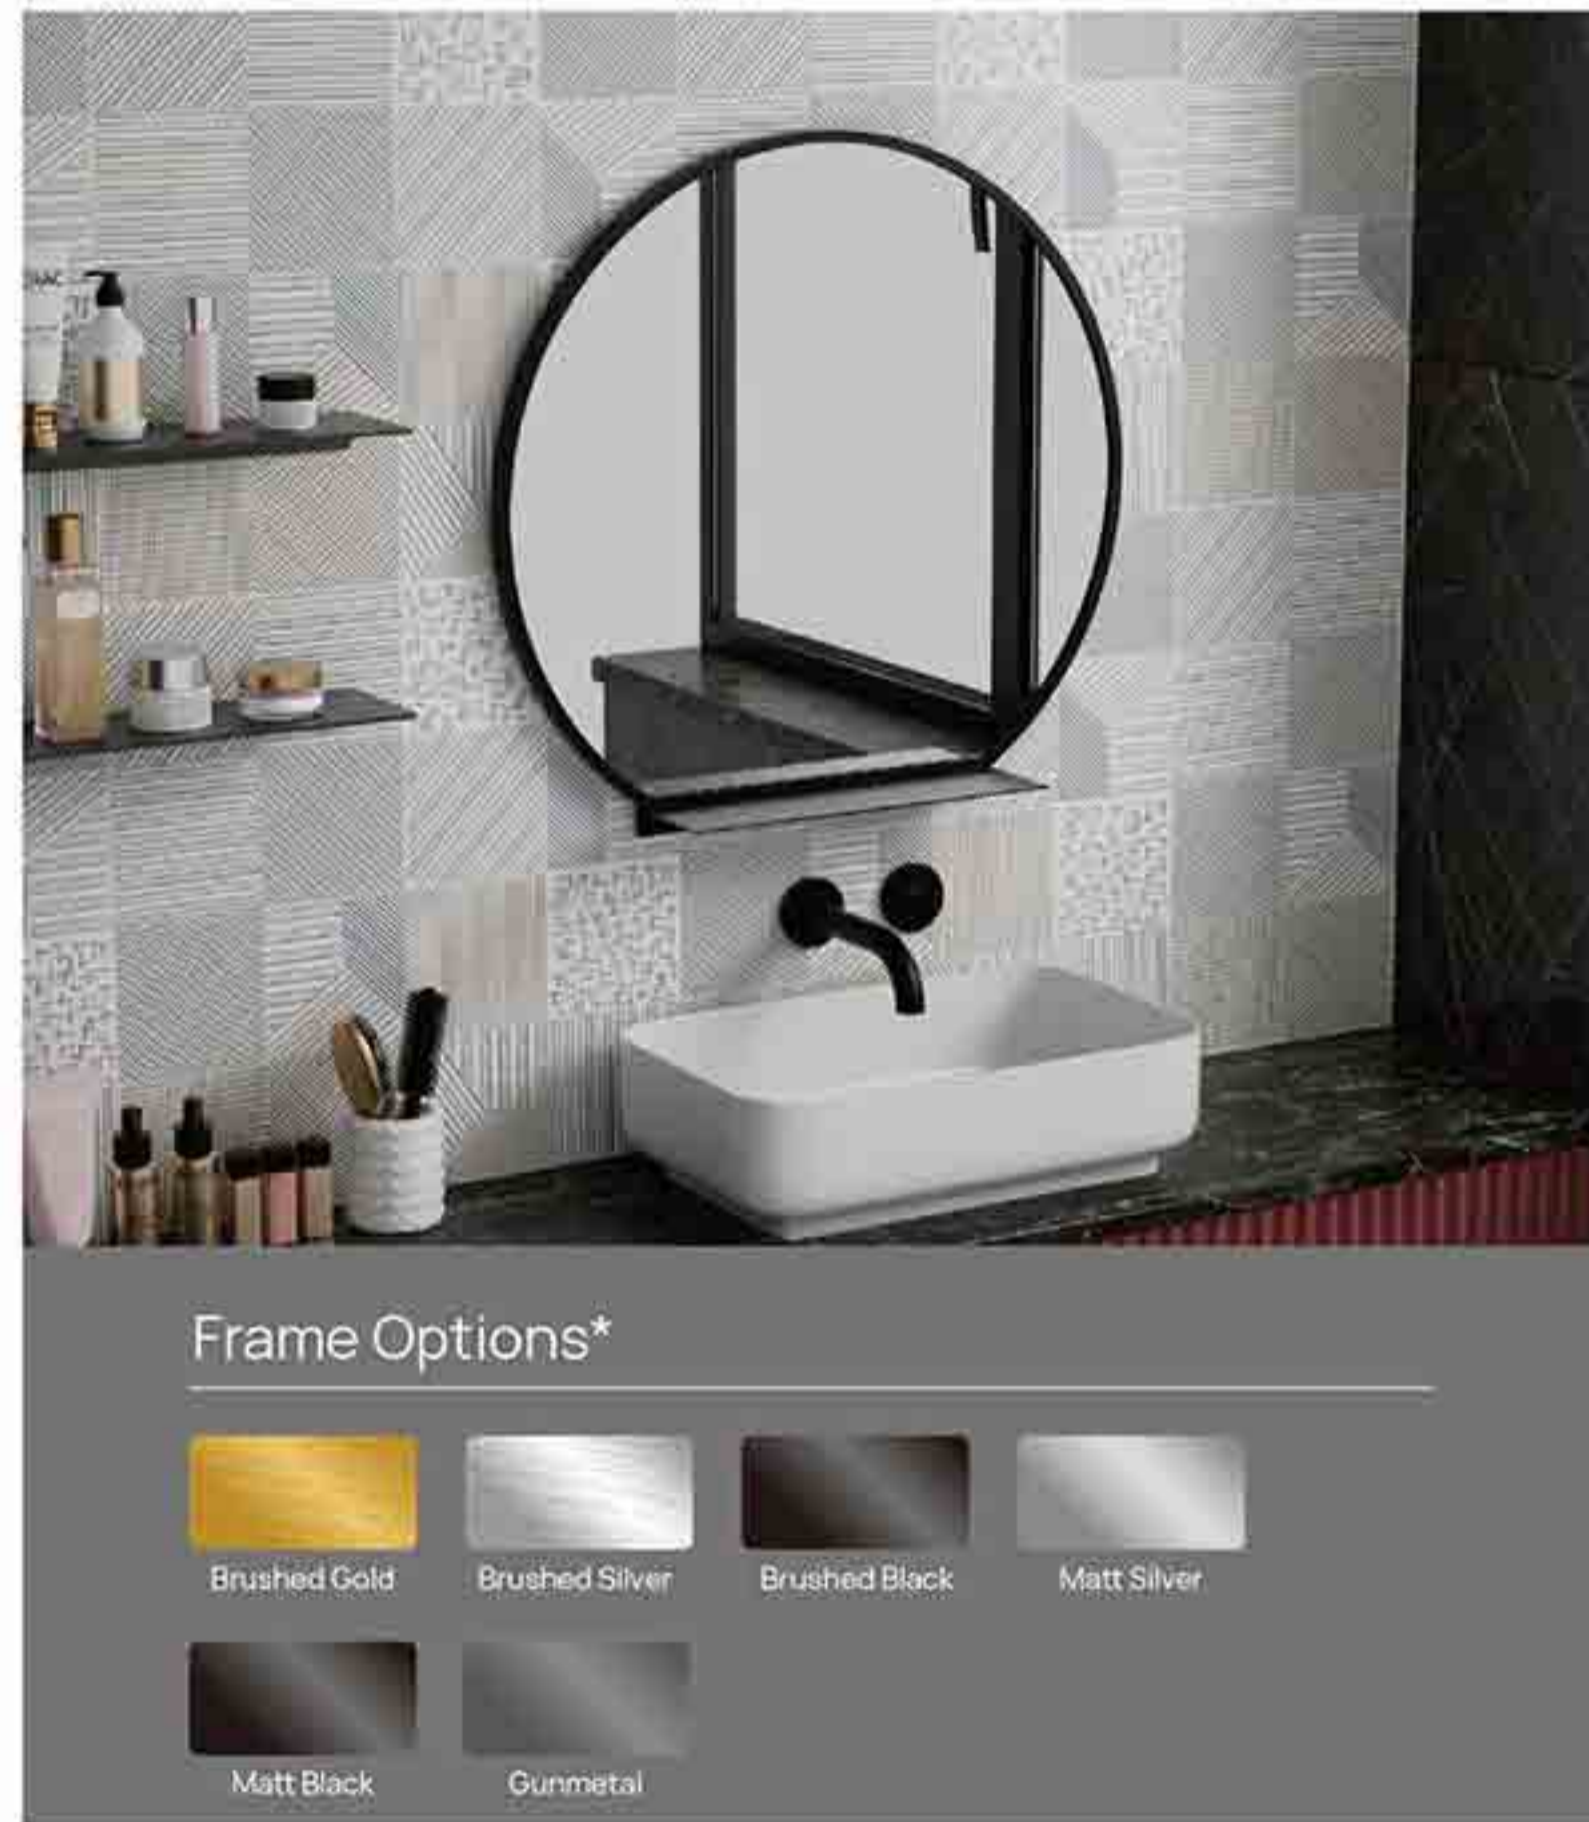

Framed Mirrors

Frame Options*

Item Code	Width	Height	Wled
YFR14	600	512	0W
YFR14	800	683	0W
YFR14	1000	854	0W
YFR14	1200	1024	0W

Other sizes can be customized