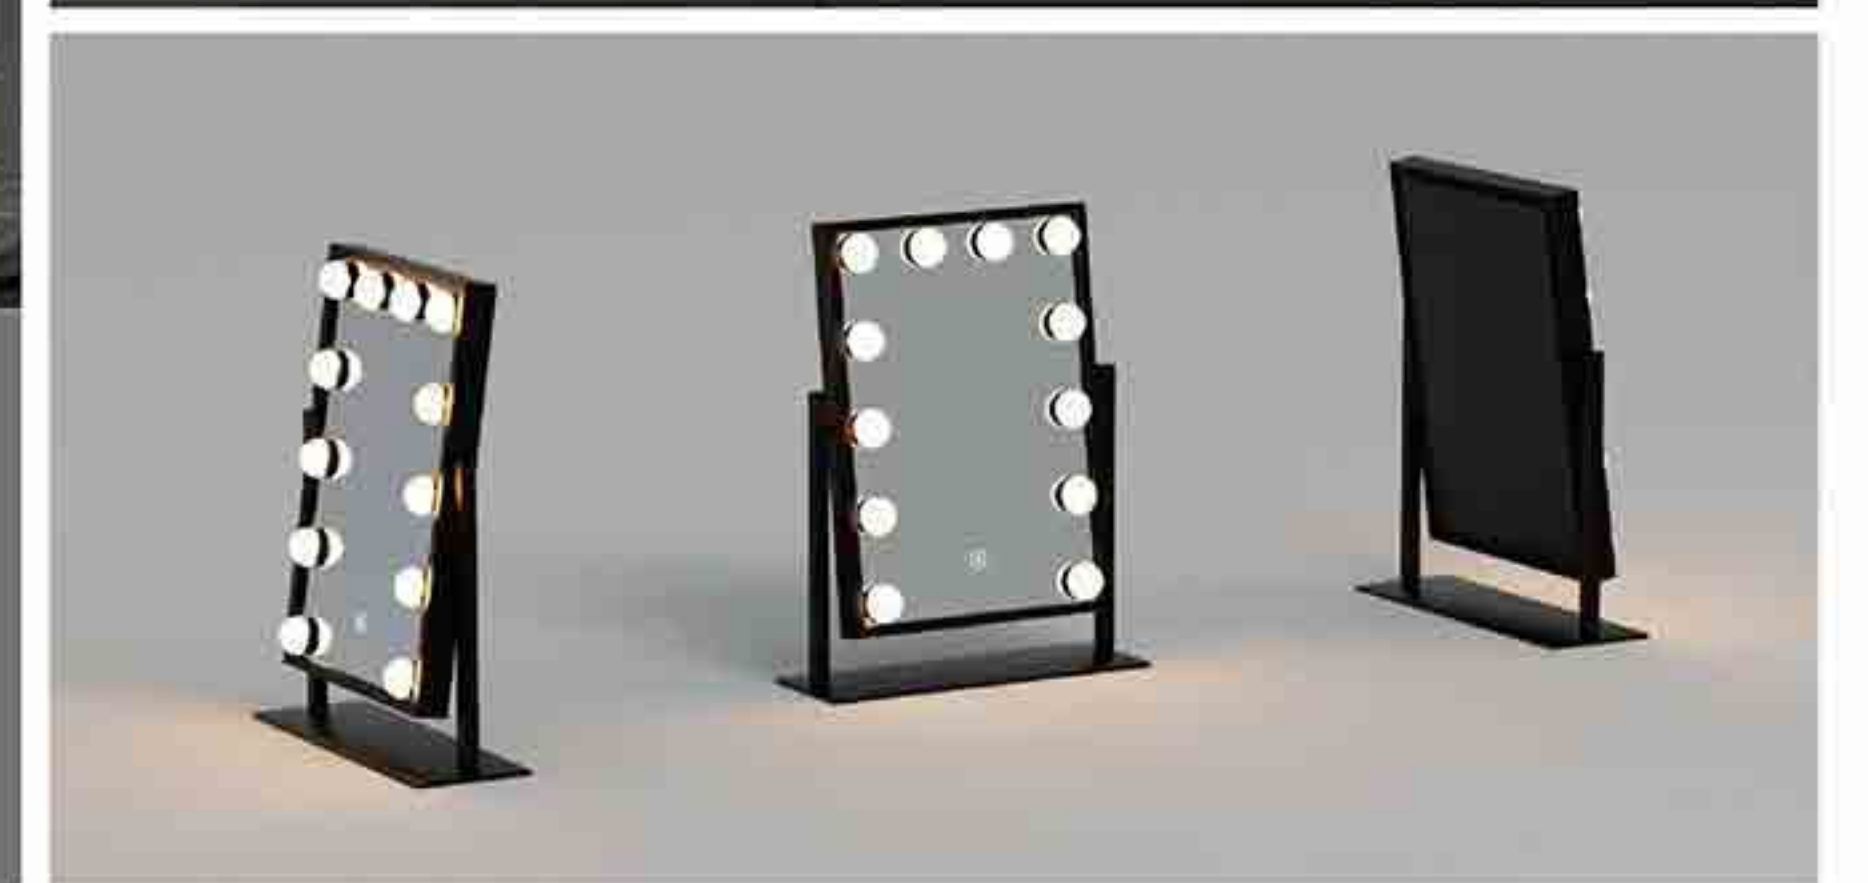

Other sizes can be customized

Additional Features

Other functions can be customized

Frame Options*

Brushed Gold	Brushed Silver	Brushed Black	Matt Silver
Matt Black	Gunmetal		

Item Code	Width	Height	Wled
YLB04	400	600	Each bulb is 1W
YLB04	500	700	Each bulb is 1W