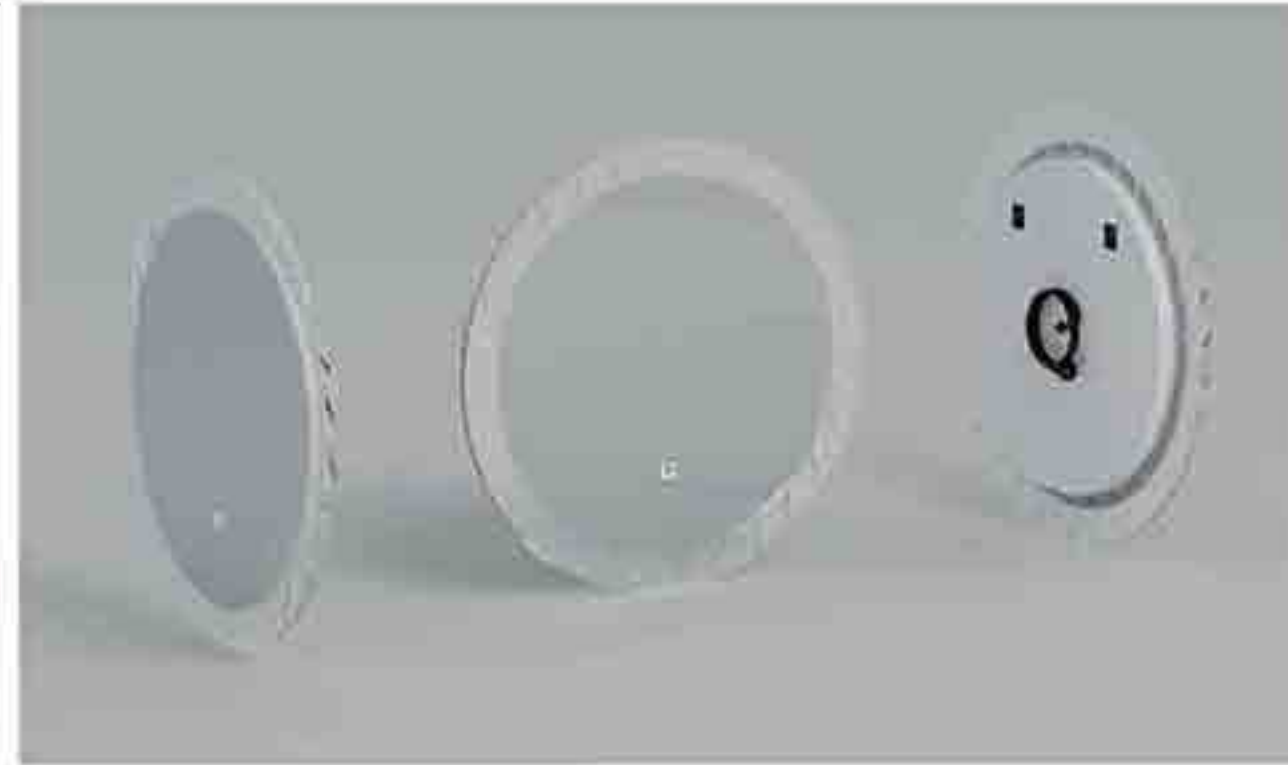

Acrylic Mirrors