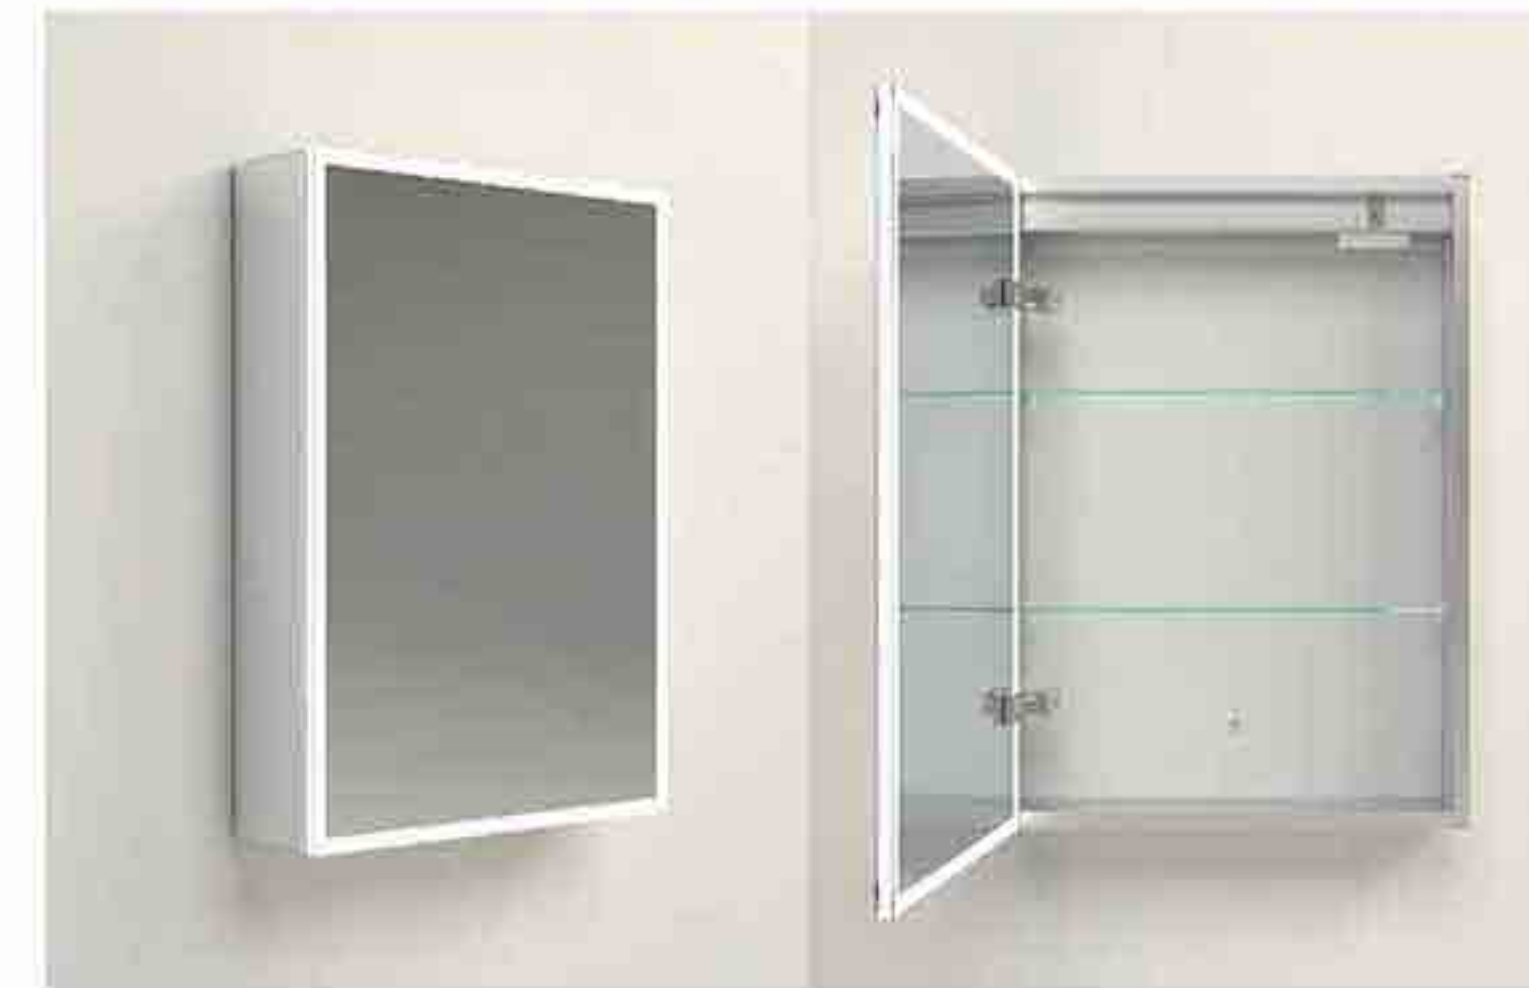

Key features:

- IR sensor
- Demister+Light (Warm-Natural-Cool)
- Door with acrylic
- Socket/USB/Type-C Charging
- Extra thin and lightweight aluminium frame
- Rust resistant copper-free mirror
- Eco-friendly

AMC-01 / Silver