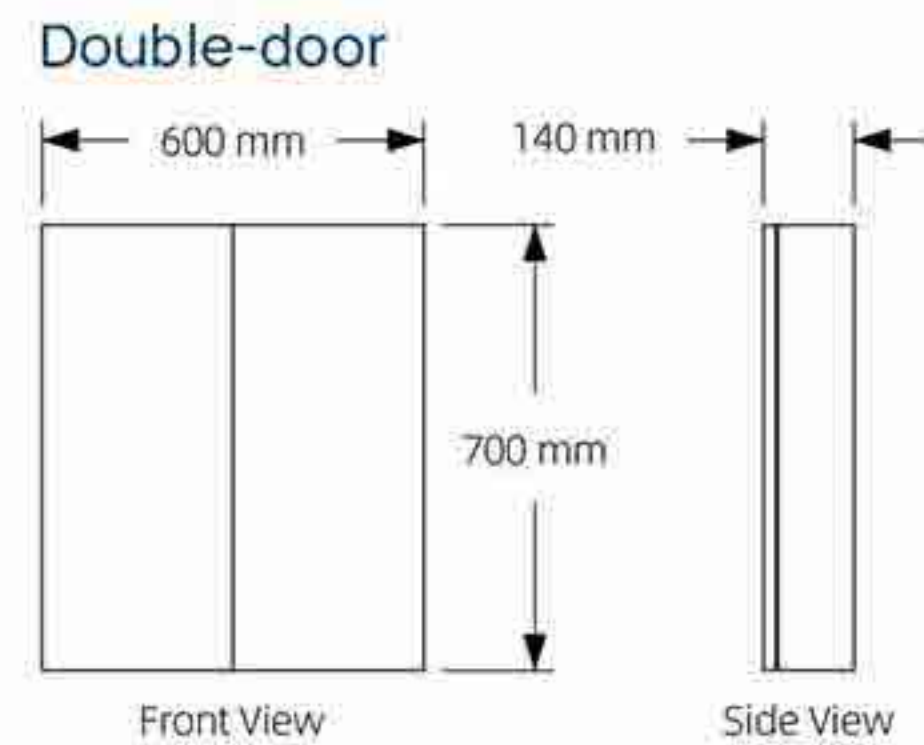

Aluminium Mirror Cabinet