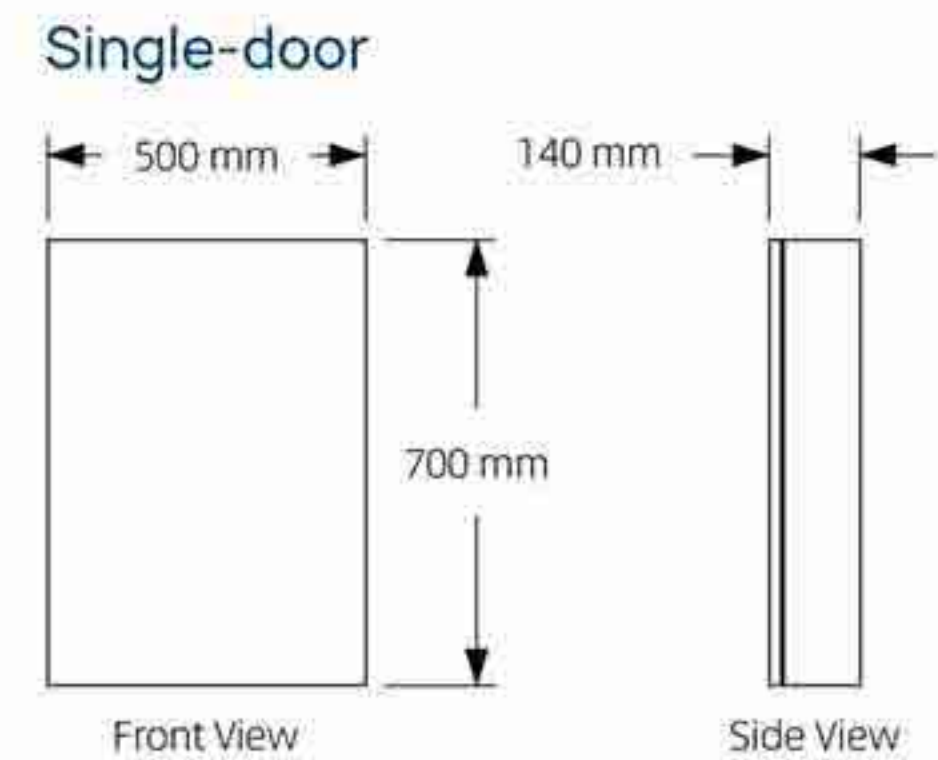

Aluminium Mirror Cabinet