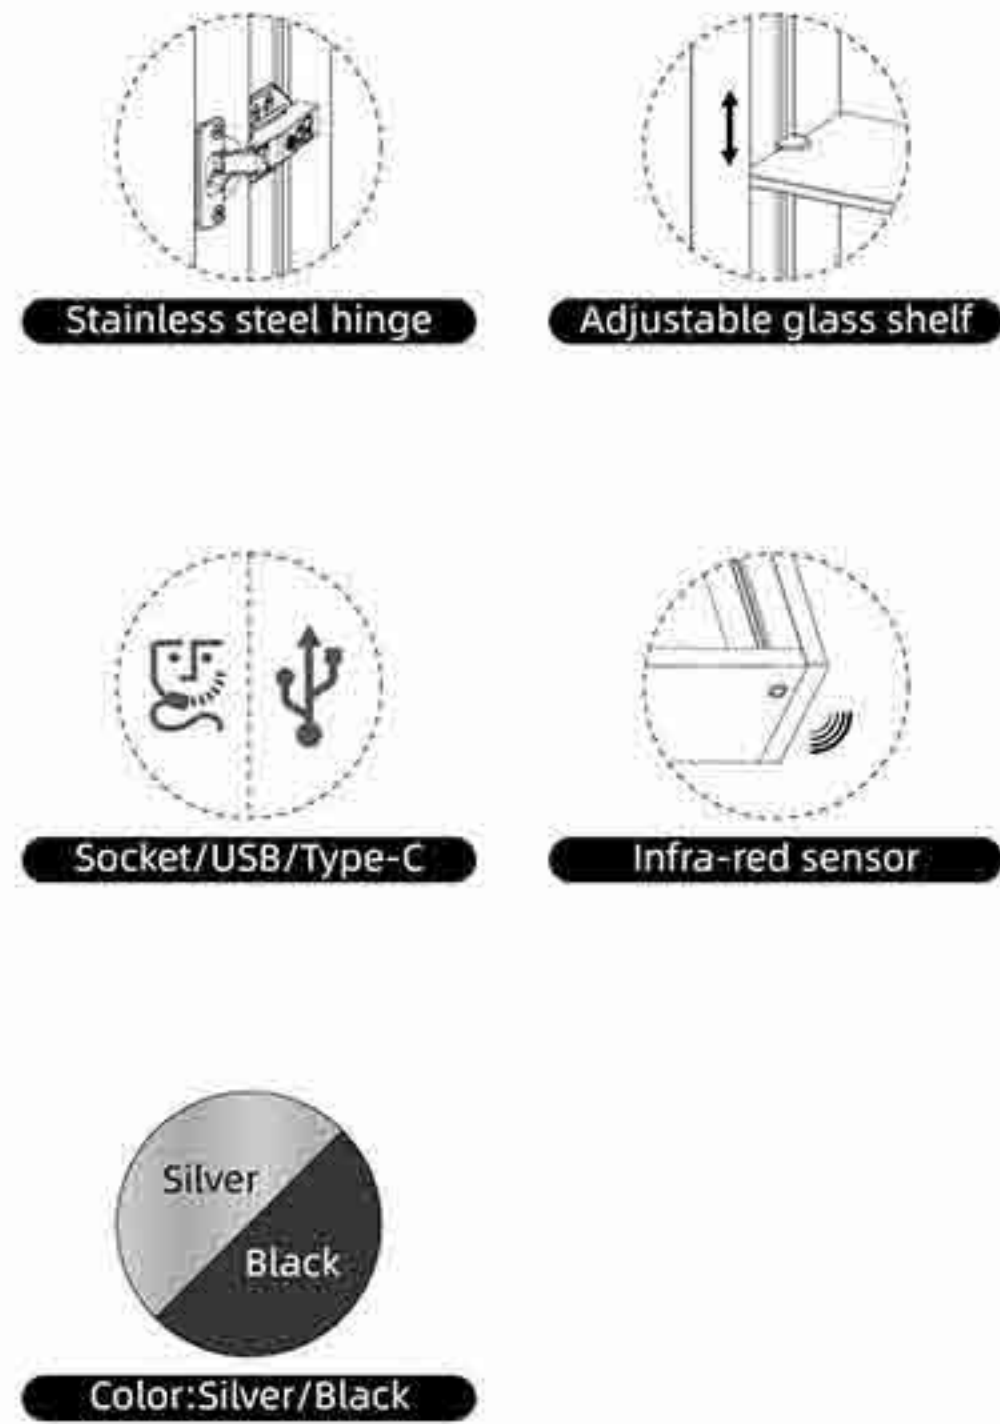

Aluminium Mirror Cabinet