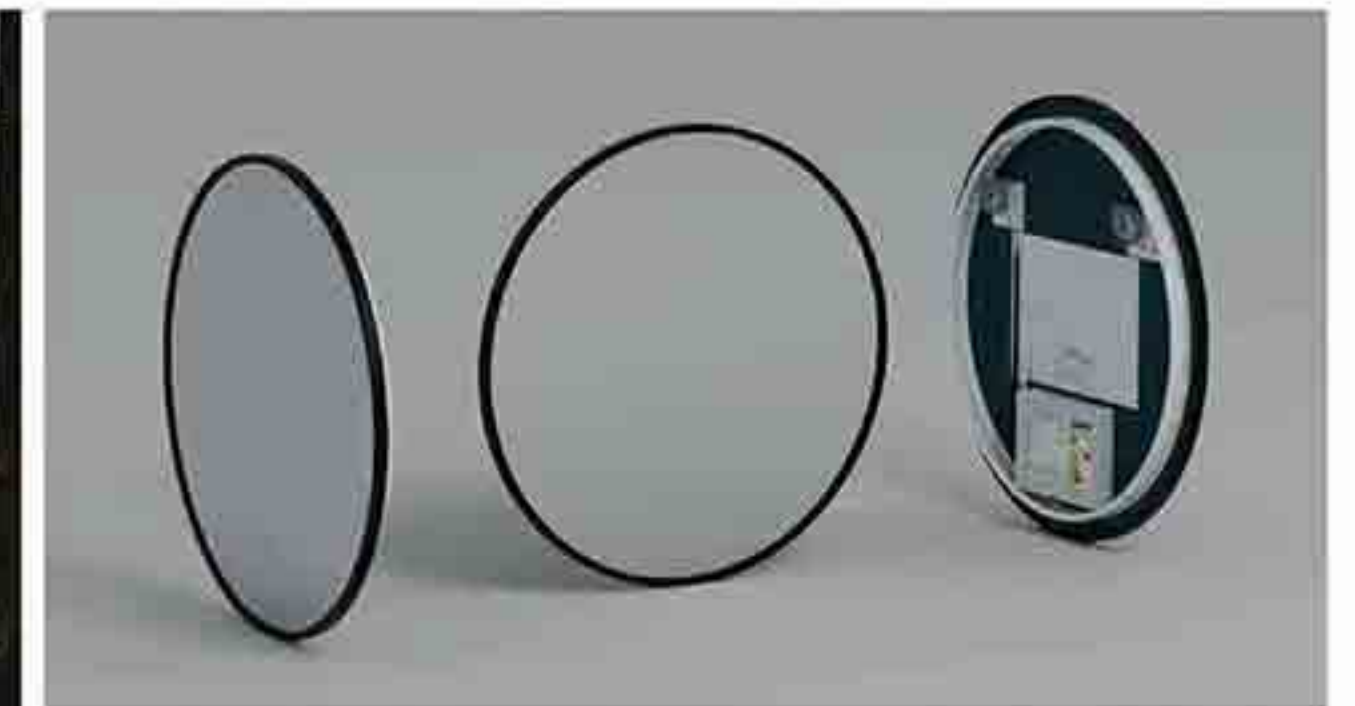

Acrylic Mirrors

Item Code	Diameter	Wled
YAC04	600	19W
YAC04	700	22W
YAC04	800	26W
YAC04	900	29W

Other sizes can be customized

Additional Features

Other functions can be customized

Framed Mirrors

Framed Mirrors

Item Code	Diameter	Wled
YFR01	600	19W
YFR01	700	22W
YFR01	800	26W
YFR01	900	29W

Other sizes can be customized

Additional Features

Other functions can be customized