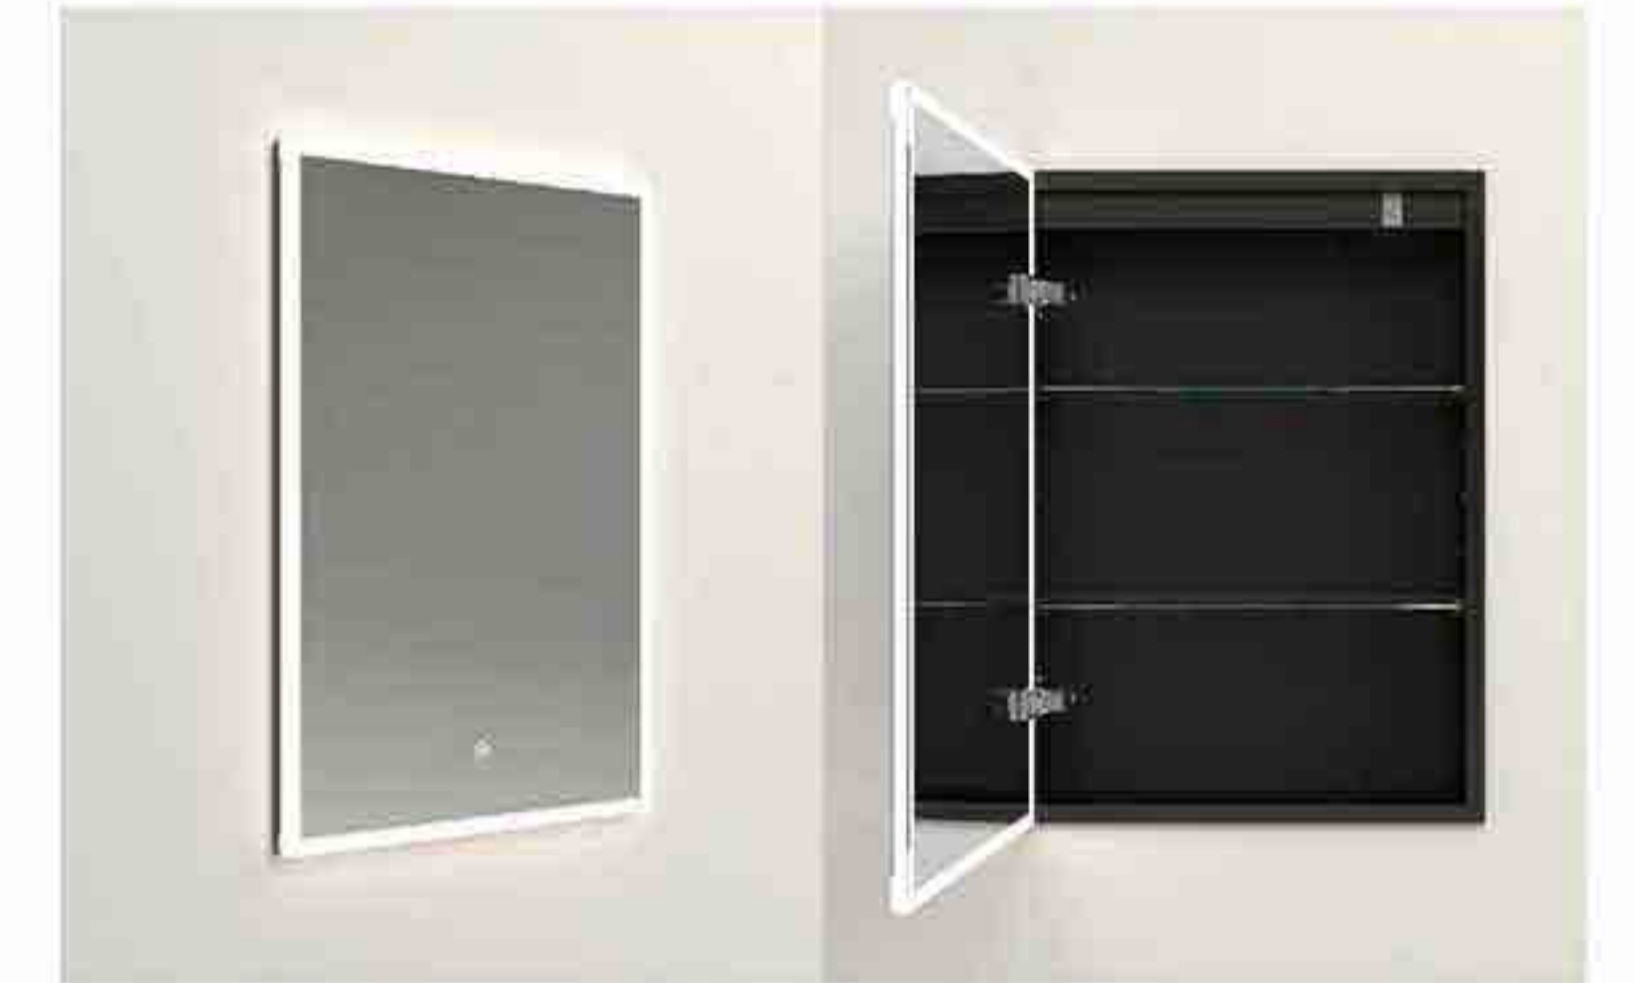

ABC-01 / Black