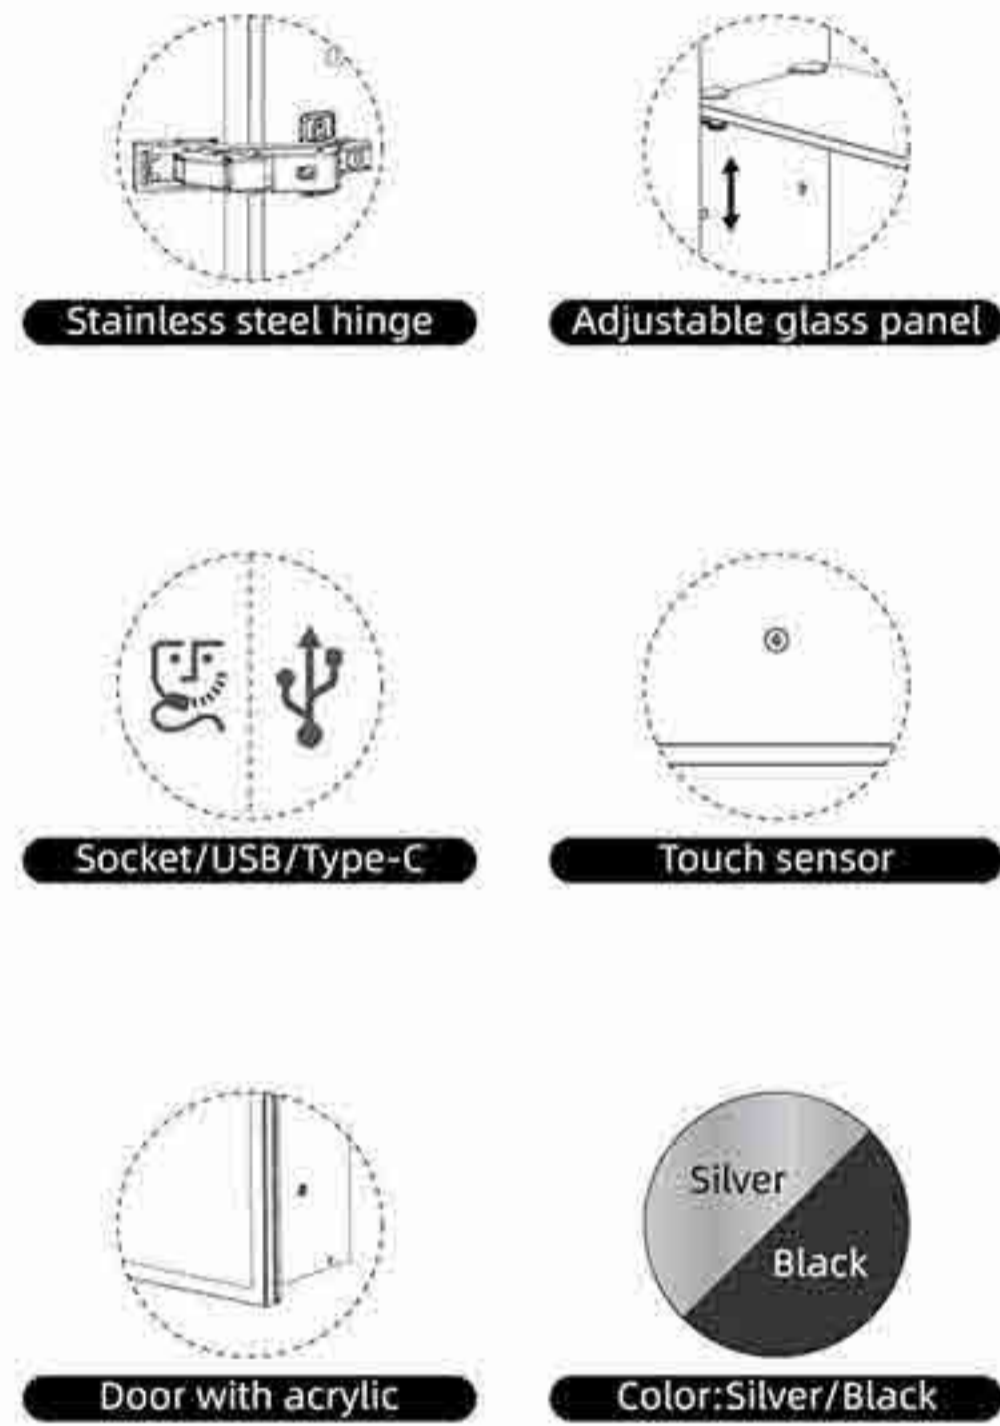

PMC-01 / Silver

PMC-01 / Black

PMC-02 / Silver

PMC-02 / Black

Acrylic door Recessed cabinet

Key features:

- Touch sensor
- Demister+Light (Warm-Natural-Cool)
- Recessed acrylic door enclosure
- Socket/USB/Type-C Charging
- Extra thin and lightweight aluminium frame
- Rust resistant copper-free mirror
- Eco-friendly

ABC-01 / Silver

ABC-01 / Black

ABC-02 / Silver

ABC-02 / Black

Aluminium Recessed cabinet

- Key features:**
- Touch sensor
 - Demister+Light (Warm-Natural-Cool)
 - Recessed body
 - Socket/USB/Type-C Charging
 - Extra thin and lightweight aluminium frame
 - Rust resistant copper-free mirror
 - Eco-friendly