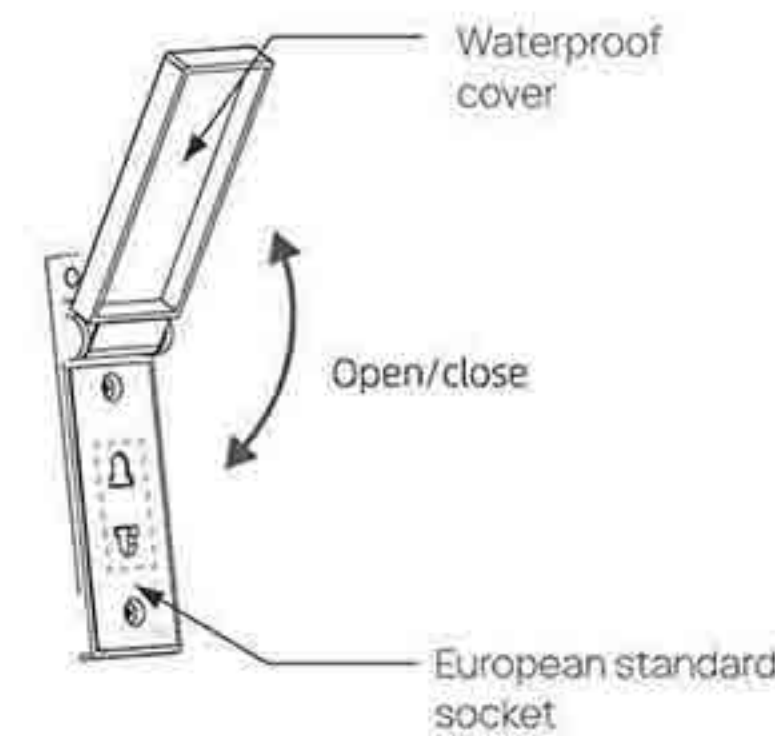

USB/Type-C CHARGING

WIRELESS CHARGING

Charging mobile and toothbrush capable of wireless charging

SHAVER SOCKET

E-012

Higher classification of waterproof with flip

E-012

Smaller width and suitable for narrow borders