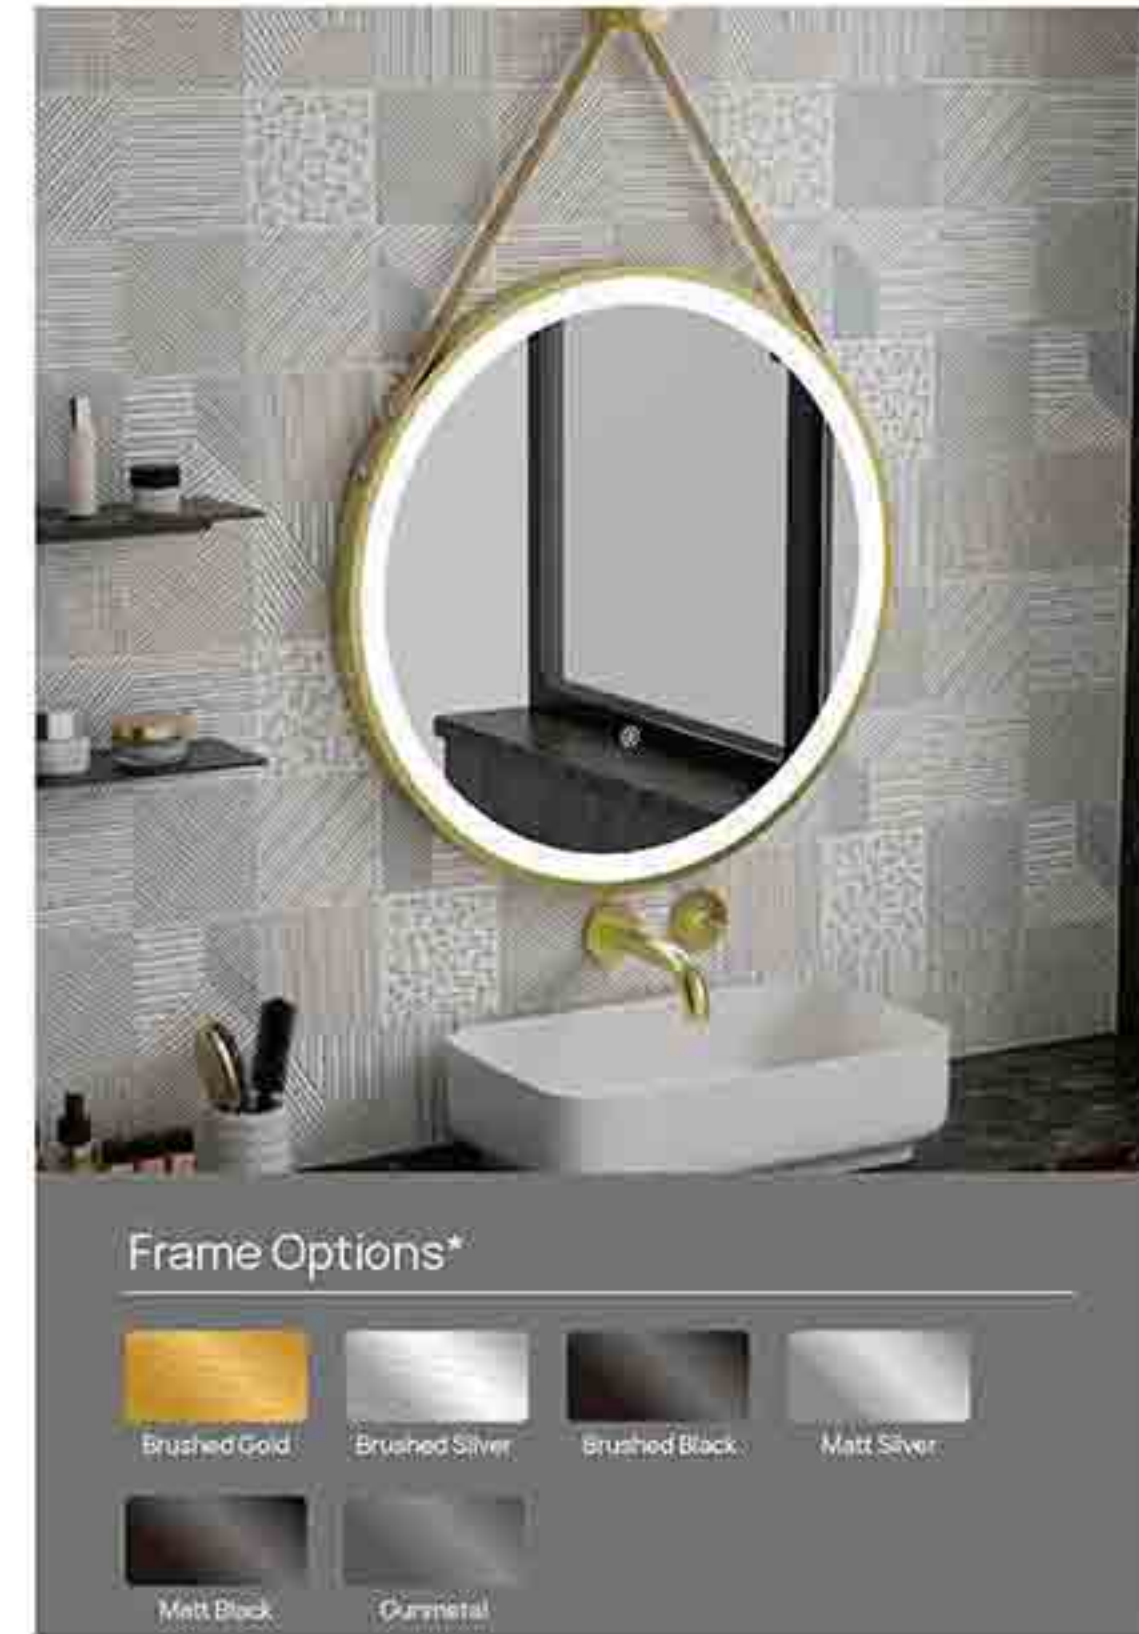

Framed Mirrors

Item Code	Diameter	Wled
YFR04	600	19W
YFR04	700	22W
YFR04	800	26W
YFR04	900	29W

Other sizes can be customized

Additional Features

Other functions can be customized

Item Code	Diameter	Wled
YFR05	600	19W
YFR05	700	22W
YFR05	800	26W
YFR05	900	29W

Other sizes can be customized

Additional Features

Other functions can be customized