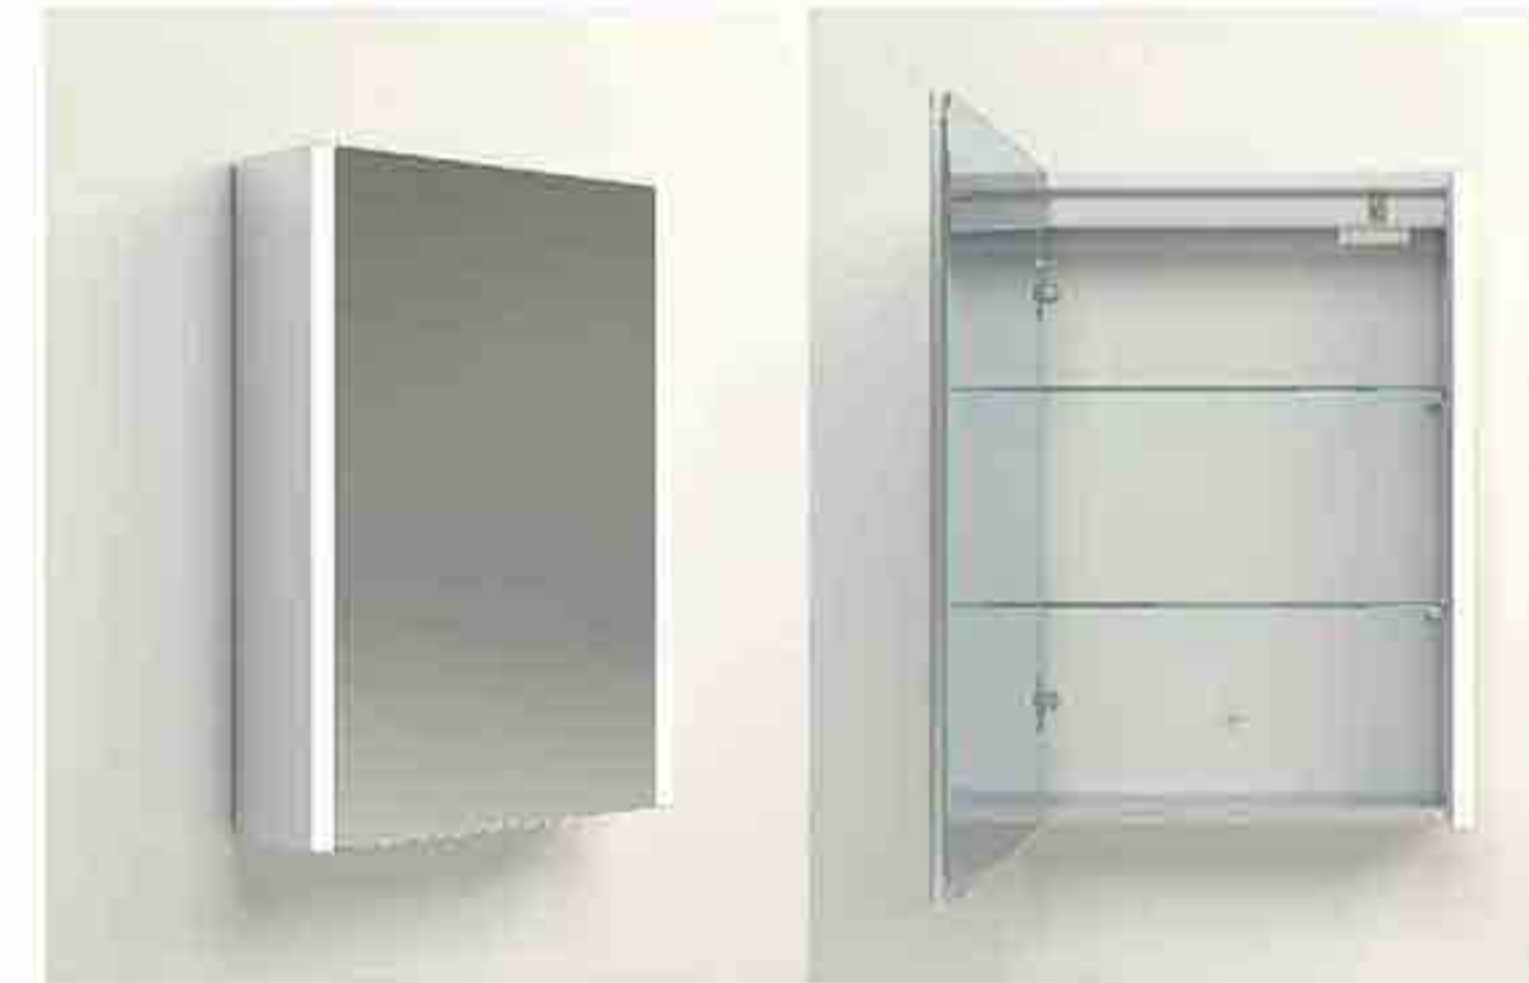

1. **Key features:**
2. IR sensor
   - Demister+Light (Warm-Natural-Cool)
   - Lampshade
   - Socket/USB/Type-C Charging
   - Extra thin and lightweight aluminium frame
   - Rust resistant copper-free mirror
   - Eco-friendly

PMC-01 / Silver