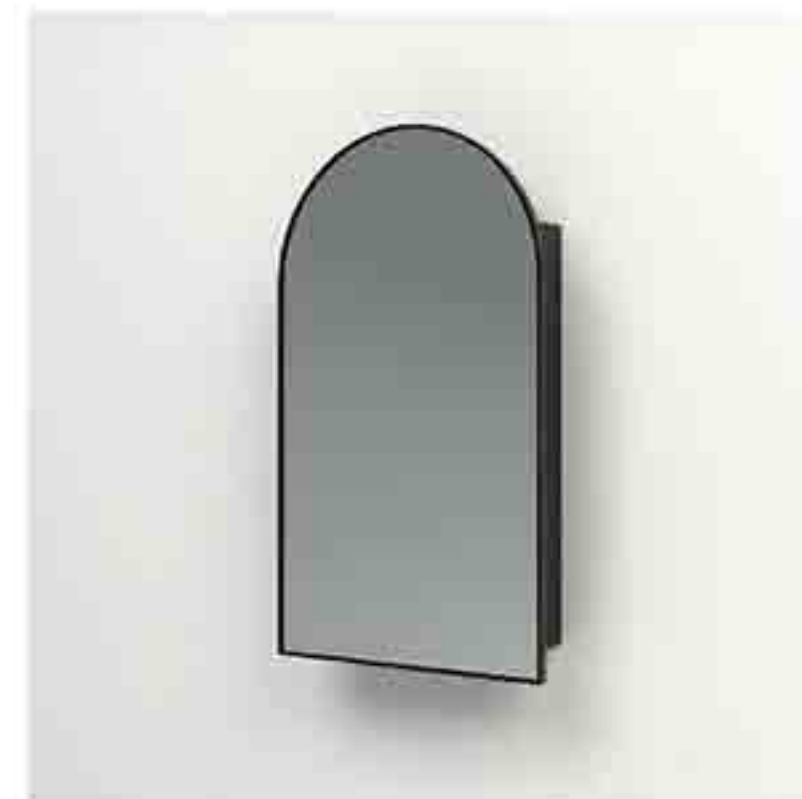

MBC-02 / Wood grain

MBC-03 / Wood grain

Reversible Door Cabinet

Door can be opened from both the left and right sides.

Elevating Mirror Cabinet

YEM01

- IR sensor
- Demister
- Light (Warm-Natural-Cool)
- Socket/USB/Type-C Charging
- Extra thin and lightweight aluminum frame
- Rust resistant copper-free mirror
- Eco-friendly