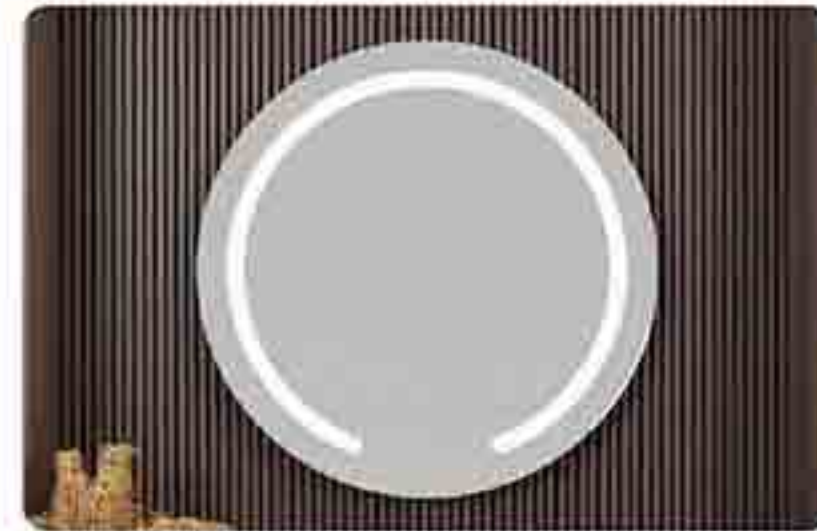

Round Series Best Sellers

Functions and dimensions can be customized

YMR-08

Oval Series

Oval Series

Item Code	Width	Height	Wled
YMO01	500	700	16W
YMO01	600	800	19W
YMO01	600	900	20W
YMO01	700	1000	22W

Other sizes can be customized

Additional Features

Other functions can be customized