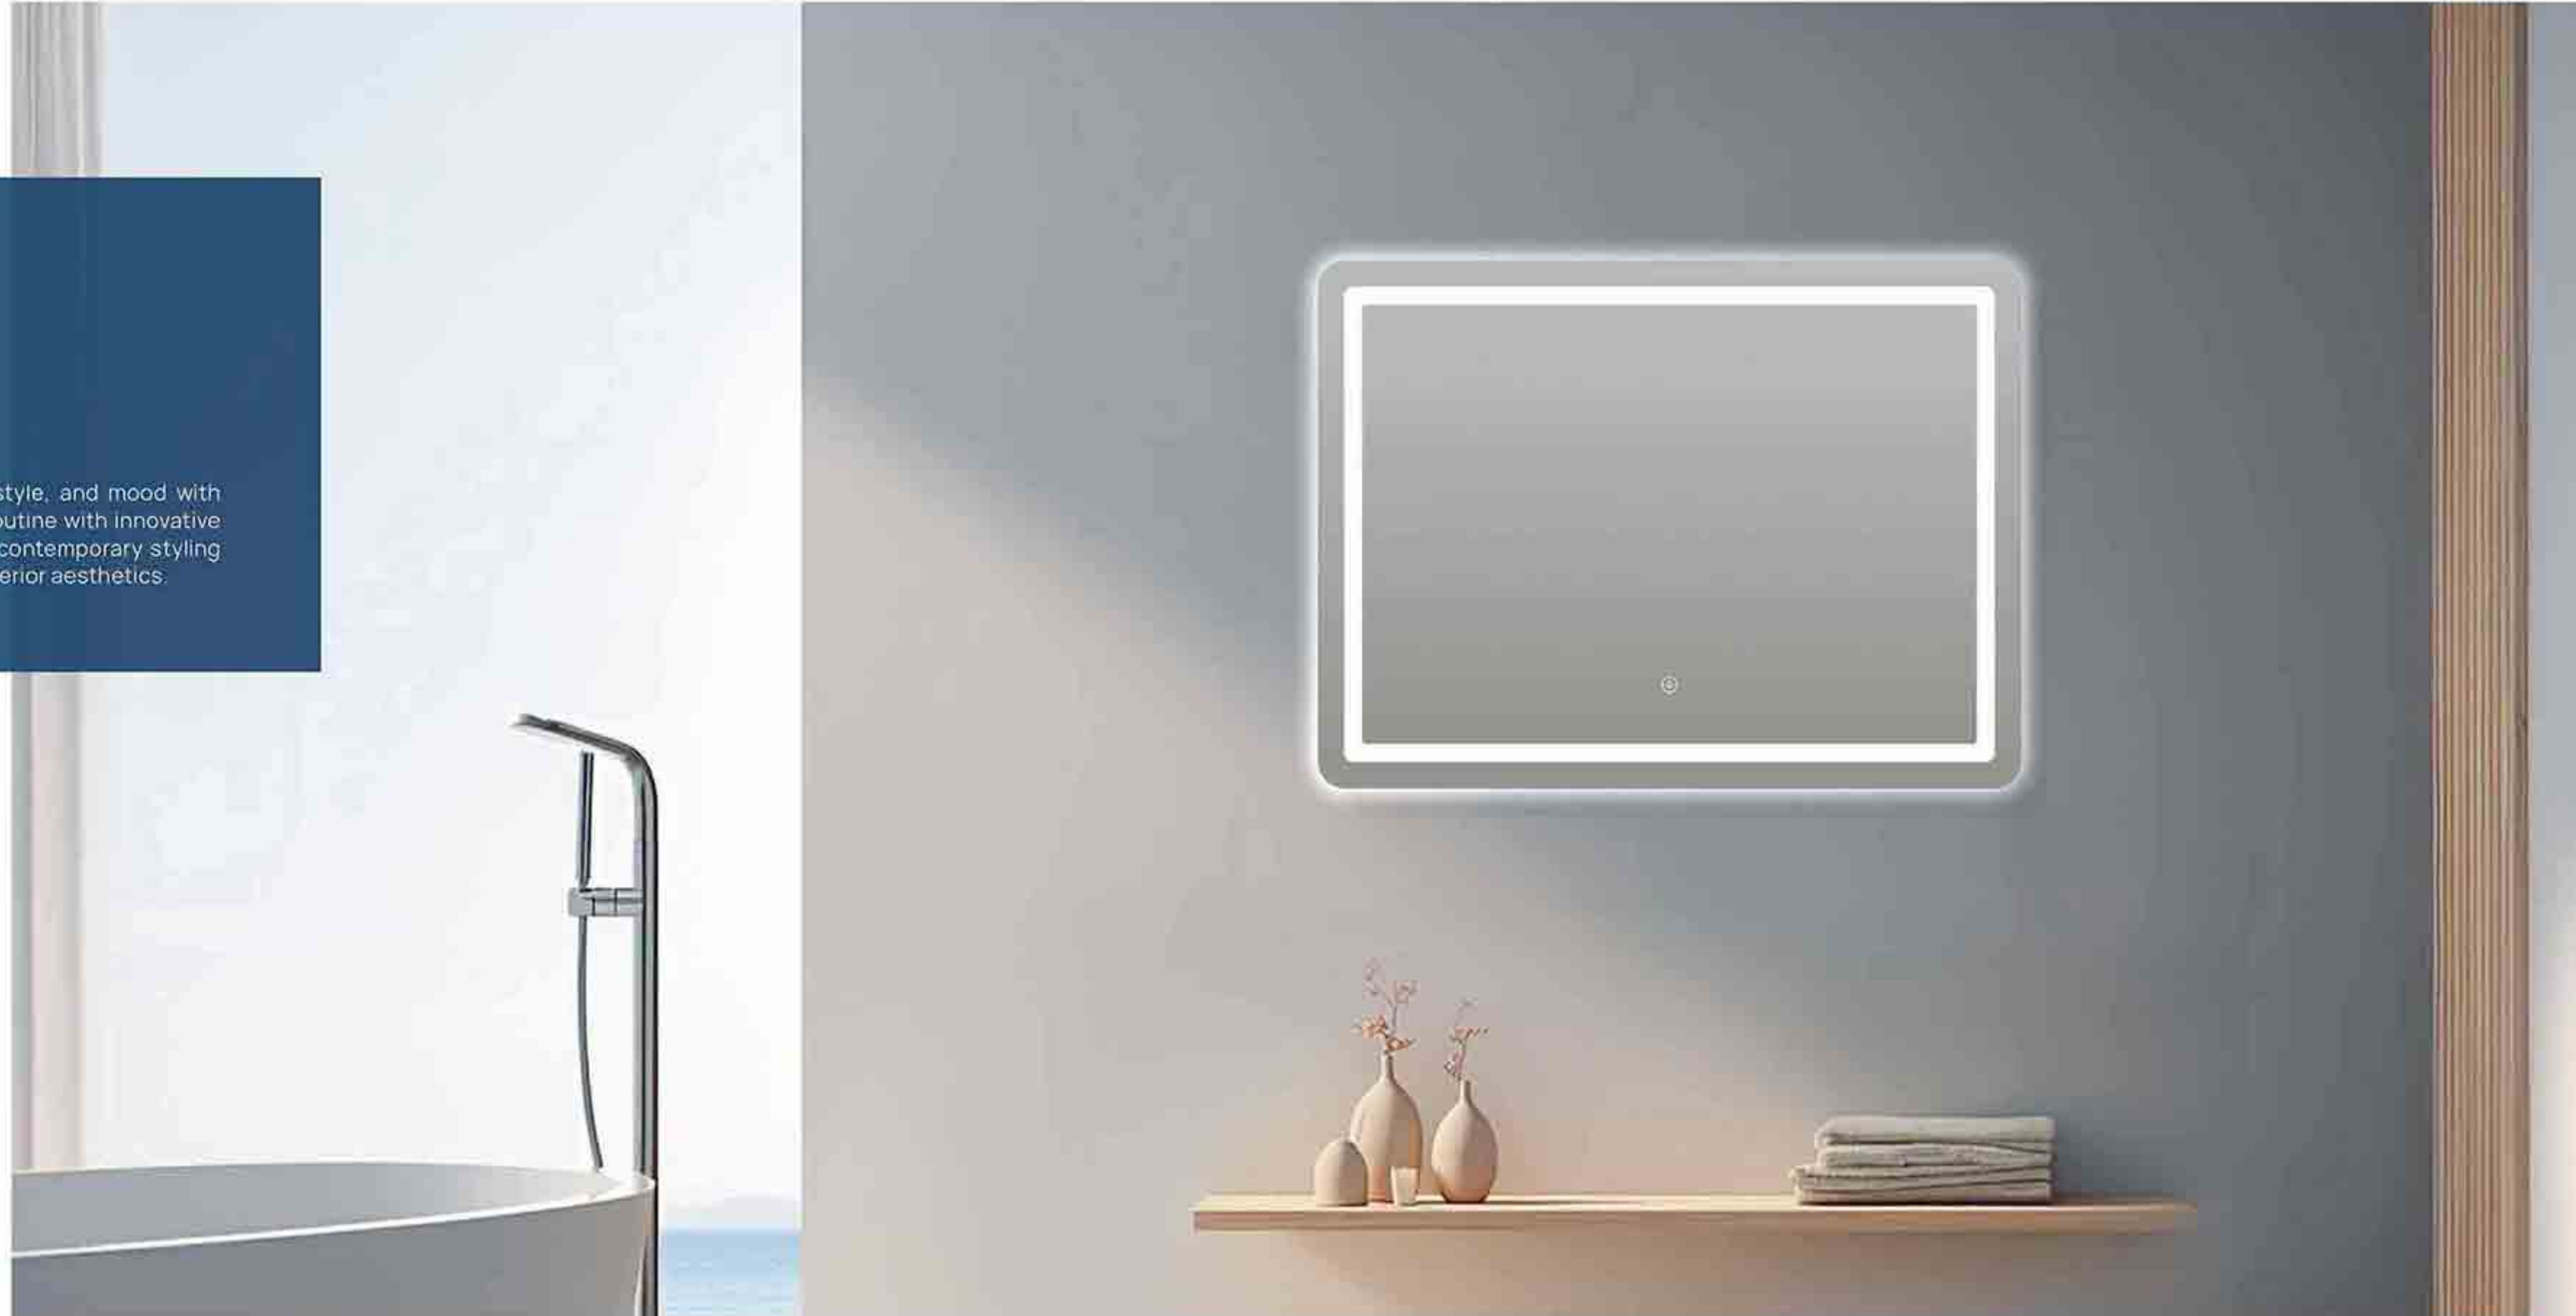

LIGHTED MIRRORS

Tailor your lighting to match your interior, style, and mood with personalized options. Streamline your daily routine with innovative features like integrated shaver sockets. Our contemporary styling complements both traditional and modern interior aesthetics.

02