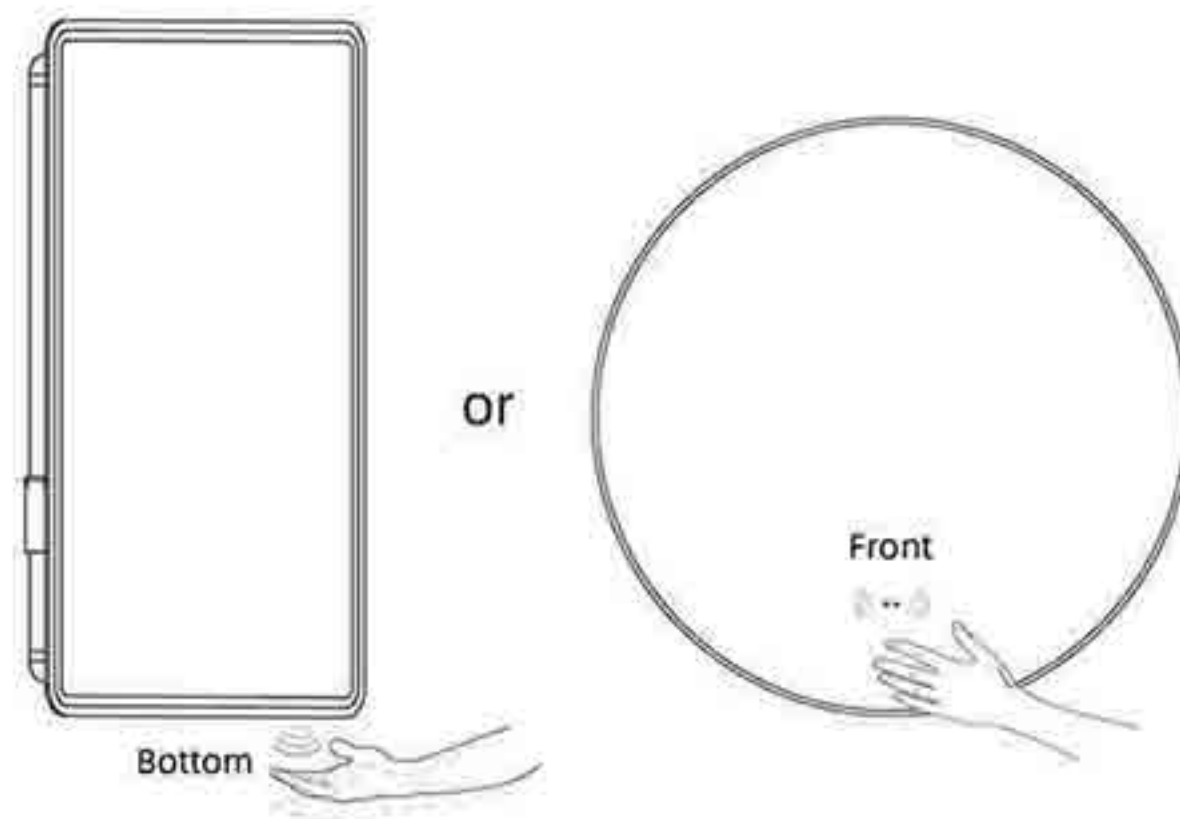

SMART KNOB SWITCH

- Dimming
- Demister
- Temperature/Humidity display
- Colour change
- Time/Date display

INFRA-RED SENSORS

Infrared sensors are activated with a simple wave of the hand. Advanced functionalities like dimming and color control, if present, are operated by hovering the hand near the sensor, located either under or in front of the mirror.

To activate, simply swipe your hand below or in front of the infrared sensor within its 80° induction range, with a distance of 50mm for induction.

DIGITAL CLOCK

MULTIPLE SENSOR

NIGHT LIGHT (TWO TOUCH BUTTON)

⏻ PWR Button:

- Quick tap to activate light and defogger (heating element activates for 15 minutes and then automatically switches off).
- Press and hold to dim.

🌙 Night Light Button:

- The first quick touch activates the light at the lowest dimming setting (10%).
- The second quick touch turns off the light and returns to the previous state.