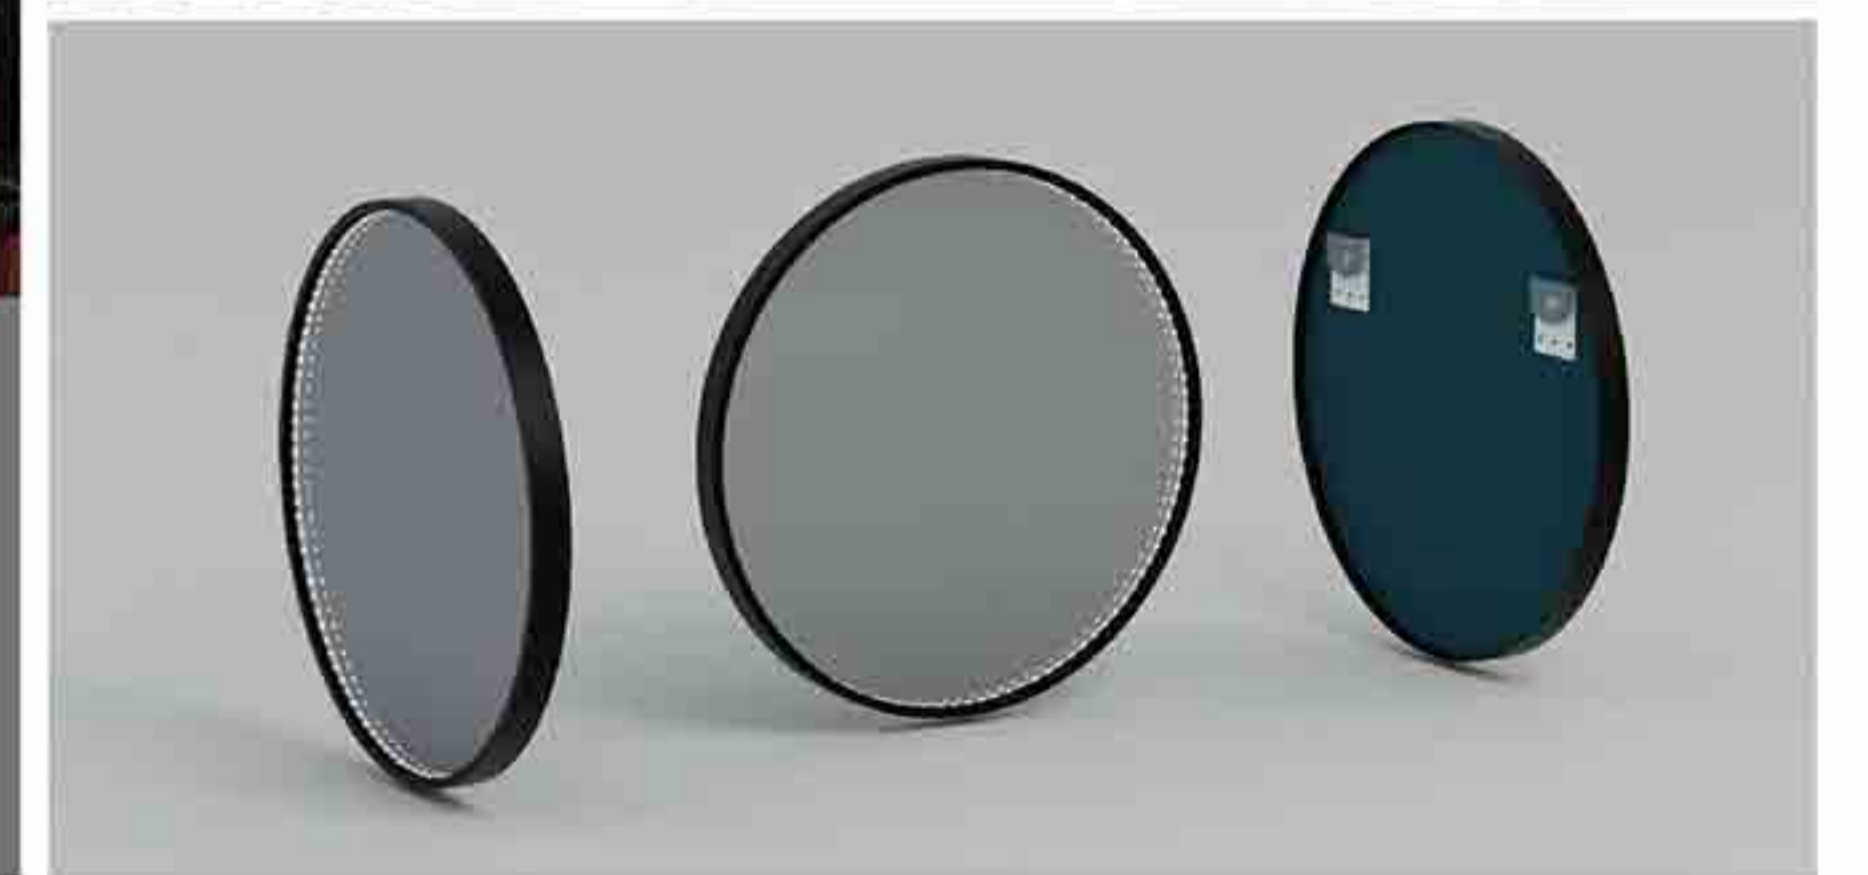

Frame Options*

Item Code	Width	Height	Wled
YFR08	500	700	24W
YFR08	600	800	28W
YFR08	600	1000	32W
YFR08	600	1200	36W

Other sizes can be customized

Additional Features

Other functions can be customized

Frame Options*