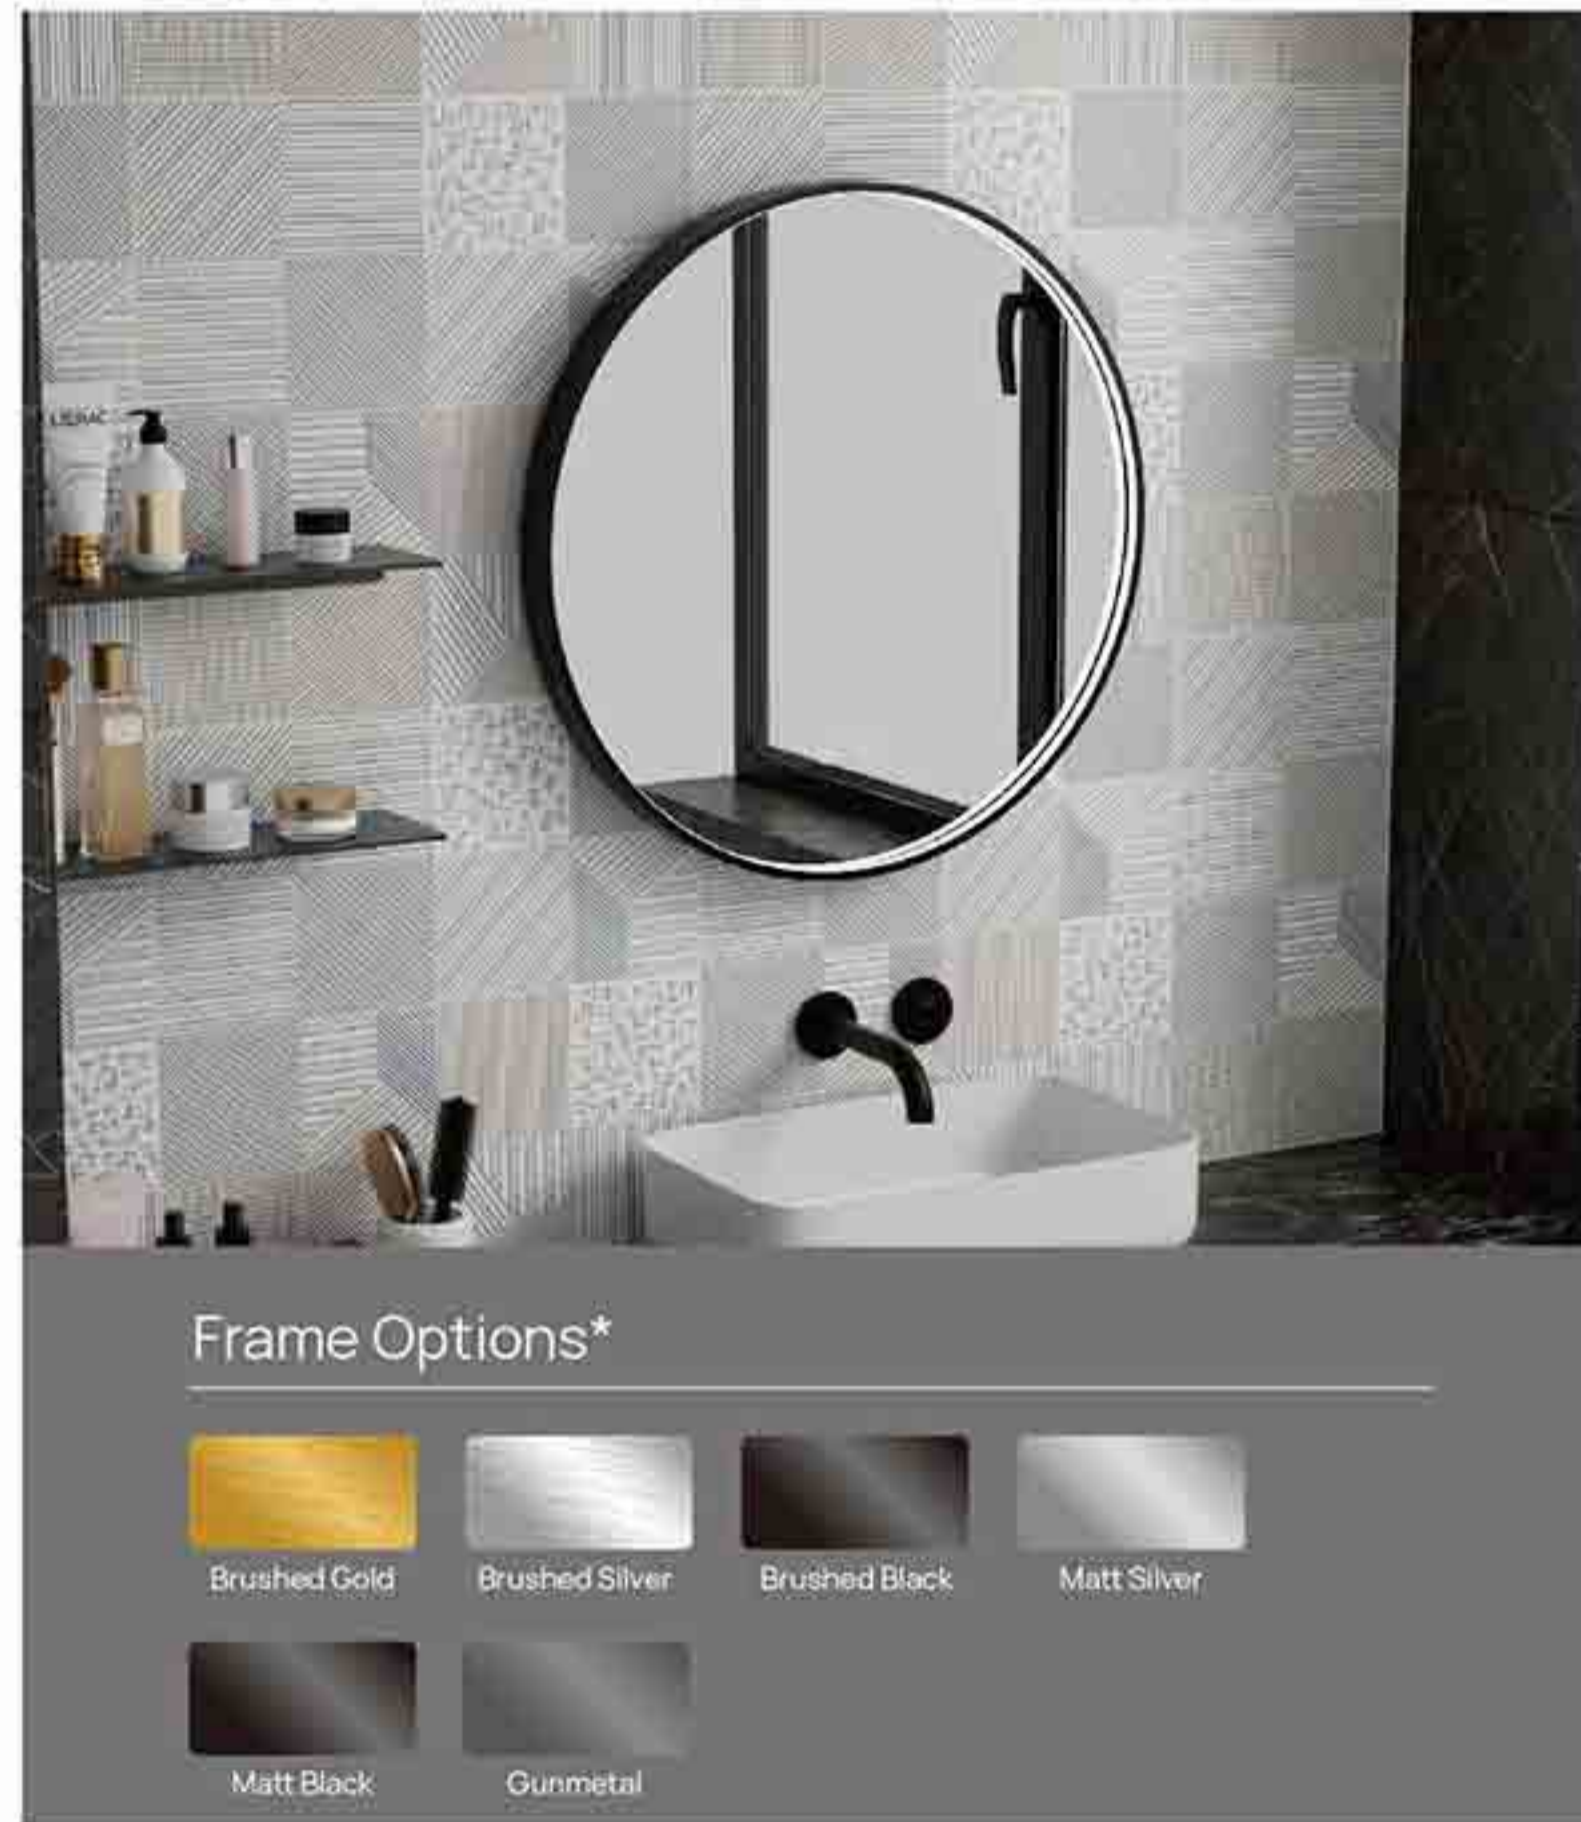

Framed Mirrors

Item Code	Diameter	Wled
YFR12	600	19W
YFR12	700	22W
YFR12	800	26W
YFR12	900	29W

Other sizes can be customized

Additional Features

Other functions can be customized

Item Code	Diameter	Wled
YFR13	600	19W
YFR13	700	22W
YFR13	800	26W
YFR13	900	29W

Other sizes can be customized

Additional Features

Other functions can be customized