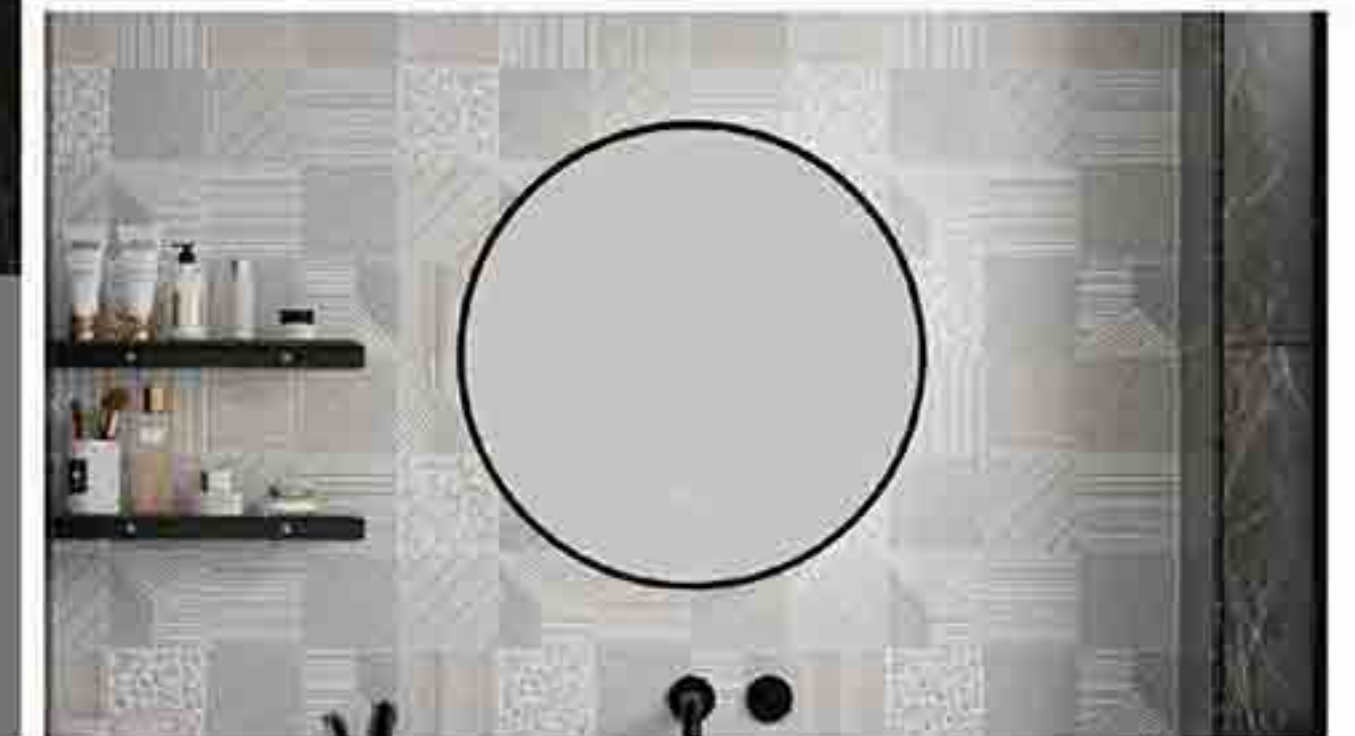

Acrylic Mirrors

Item Code	Diameter	Wled
YAC04	600	19W
YAC04	700	22W
YAC04	800	26W
YAC04	900	29W

Other sizes can be customized

Additional Features

Other functions can be customized

Framed Mirrors

Framed Mirrors

Item Code	Diameter	Wled
YFR01	600	19W
YFR01	700	22W
YFR01	800	26W
YFR01	900	29W

Other sizes can be customized

Additional Features

Other functions can be customized