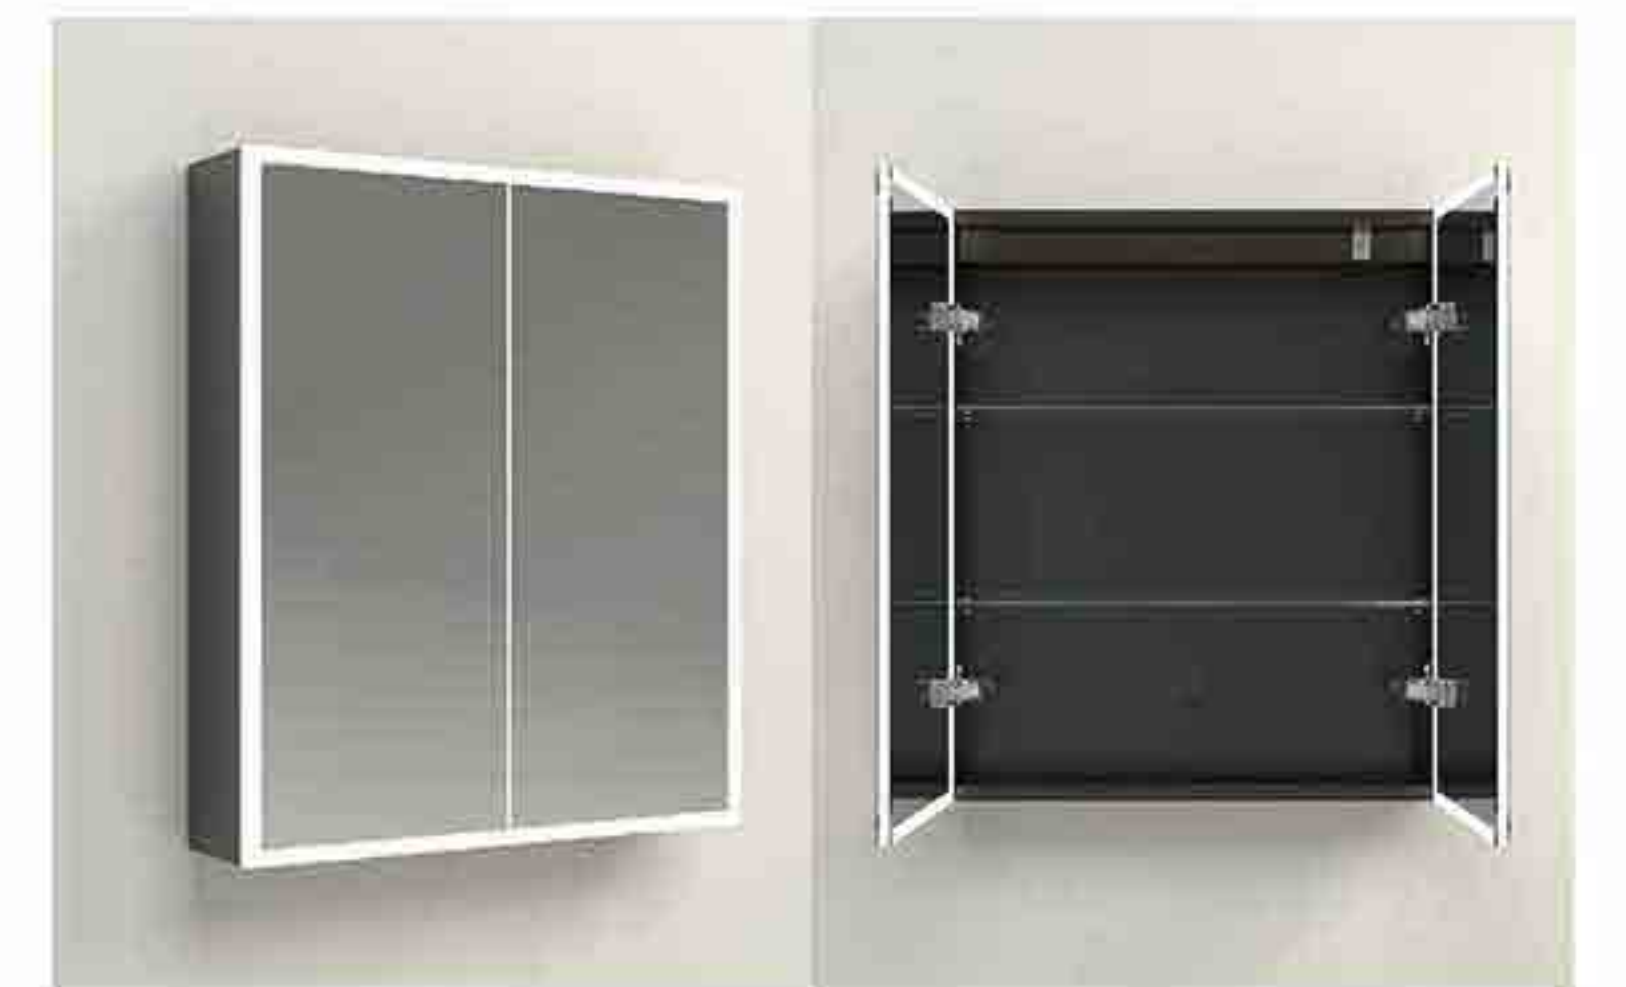

AMC-01 / Silver

AMC-01 / Black

AMC-02 / Silver

AMC-02 / Black

Lampshade Mirror cabinet

- Key features:**
- IR sensor
 - Demister+Light (Warm-Natural-Cool)
 - Lampshade
 - Socket/USB/Type-C Charging
 - Extra thin and lightweight aluminium frame
 - Rust resistant copper-free mirror
 - Eco-friendly