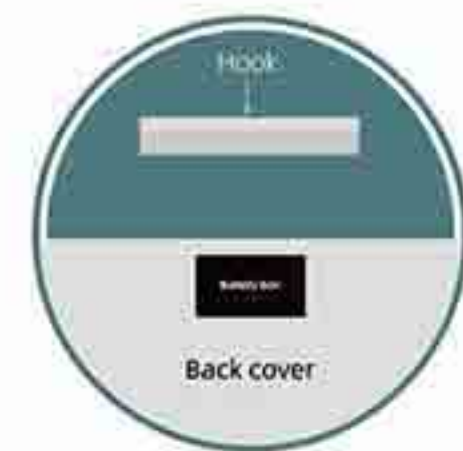

Battery Mirrors

Type-C port for power supply

Item Code	Diameter	Wled
YBT03	600	19W
YBT03	700	22W
YBT03	800	26W
YBT03	900	29W

Other sizes can be customized

Front view

Back view

Side view

Item Code	Diameter	Wled
YBT04	600	19W
YBT04	700	22W
YBT04	800	26W
YBT04	900	29W