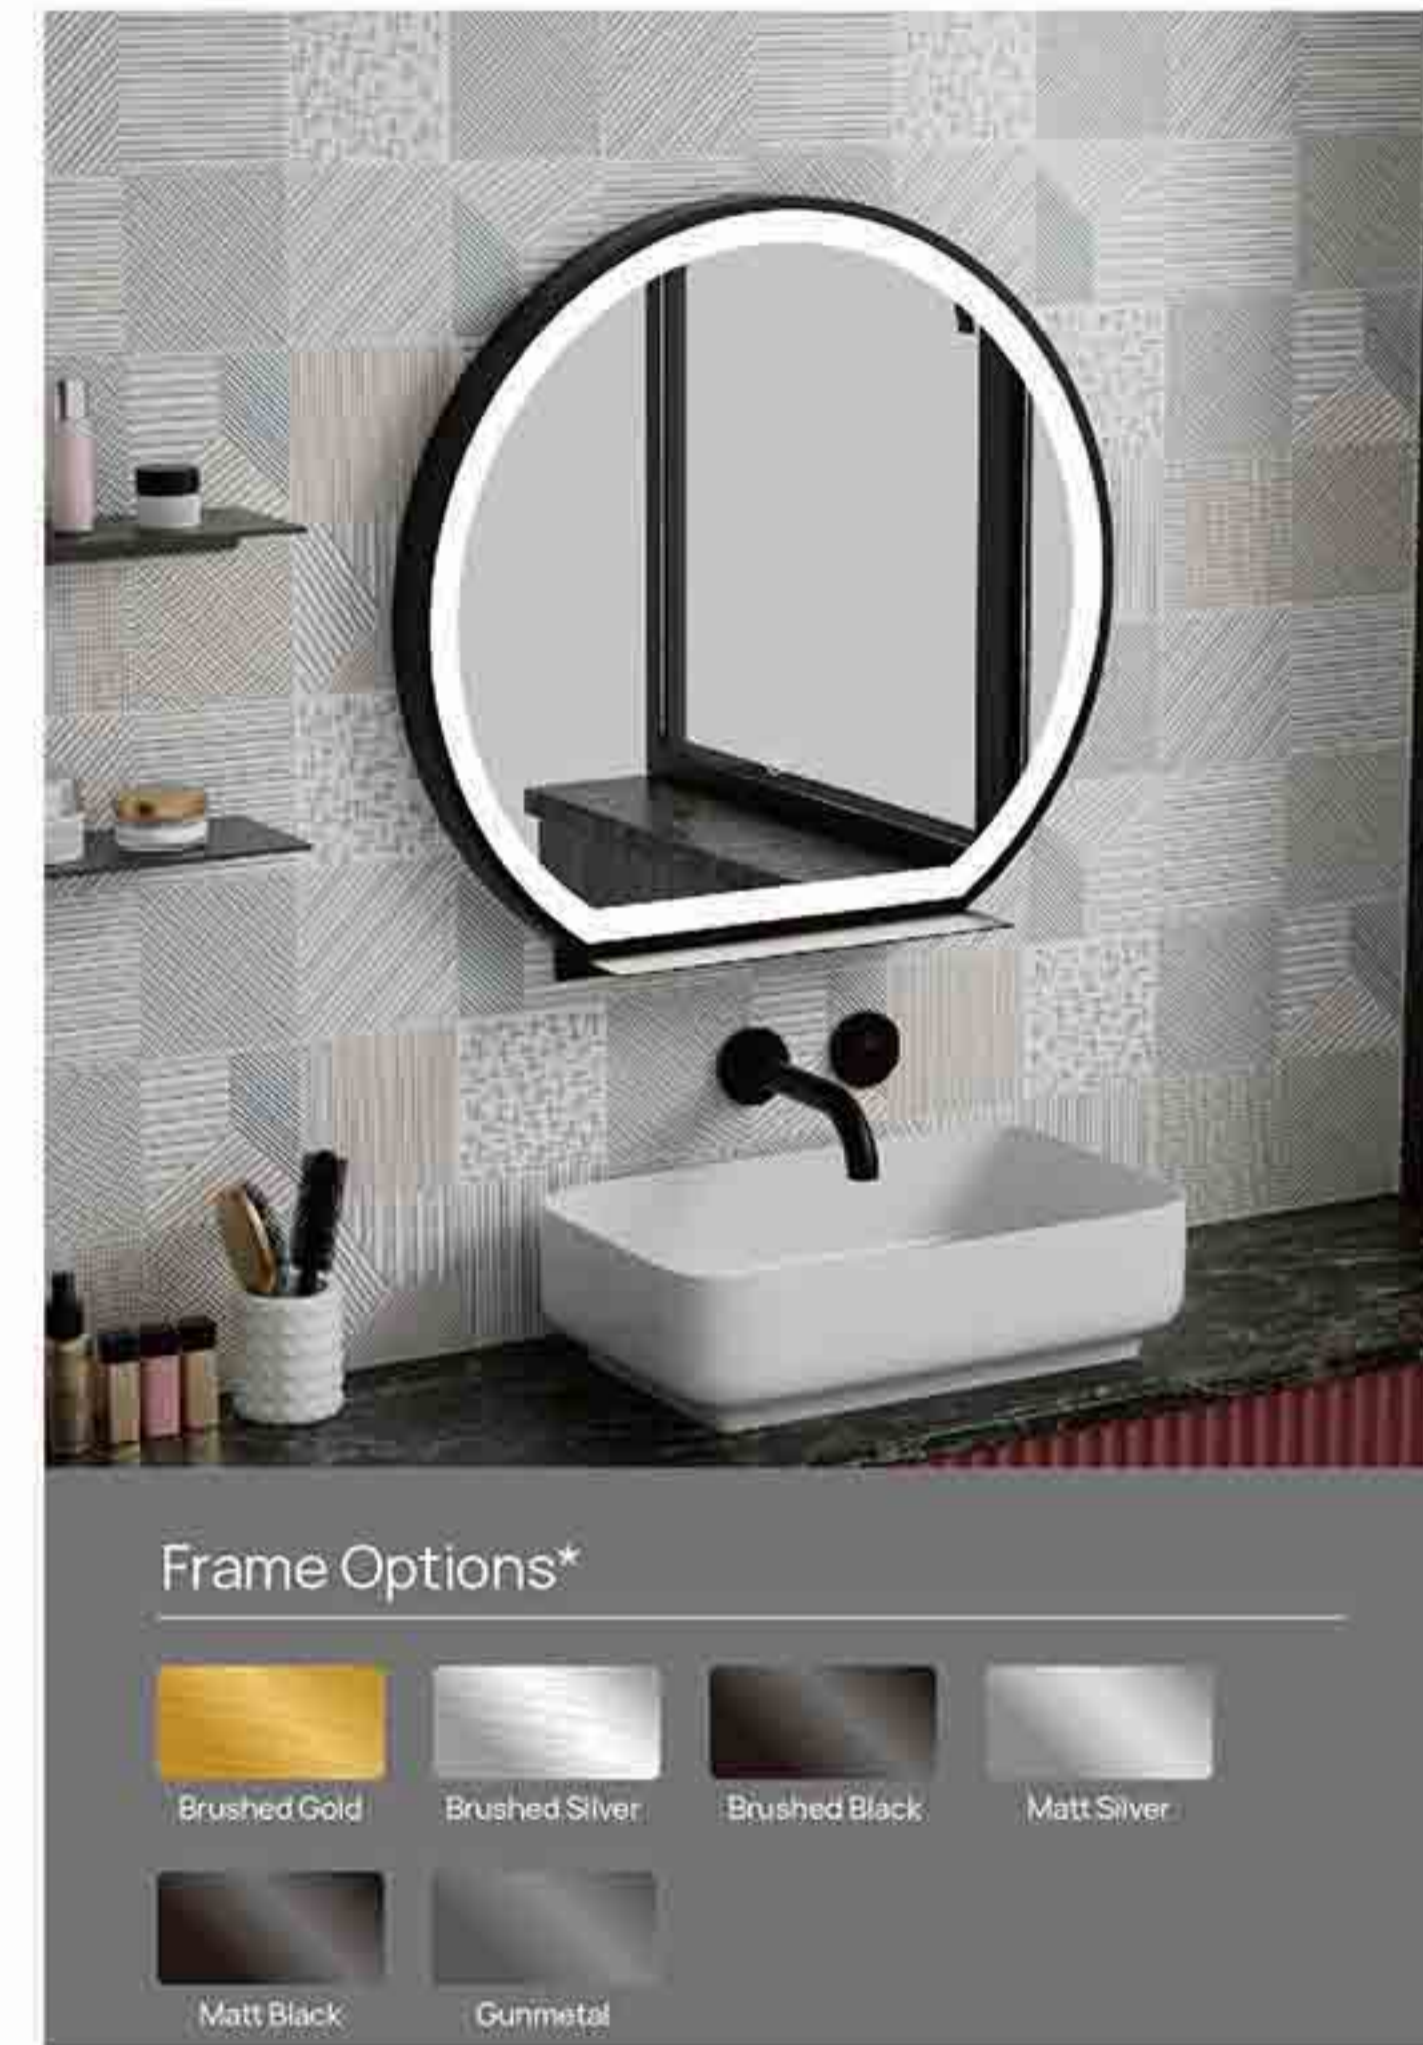

Frame Options*

Item Code	Width	Height	Wled
YFR15	600	512	19W
YFR15	800	683	26W
YFR15	1000	854	32W
YFR15	1200	1024	38W

Other sizes can be customized