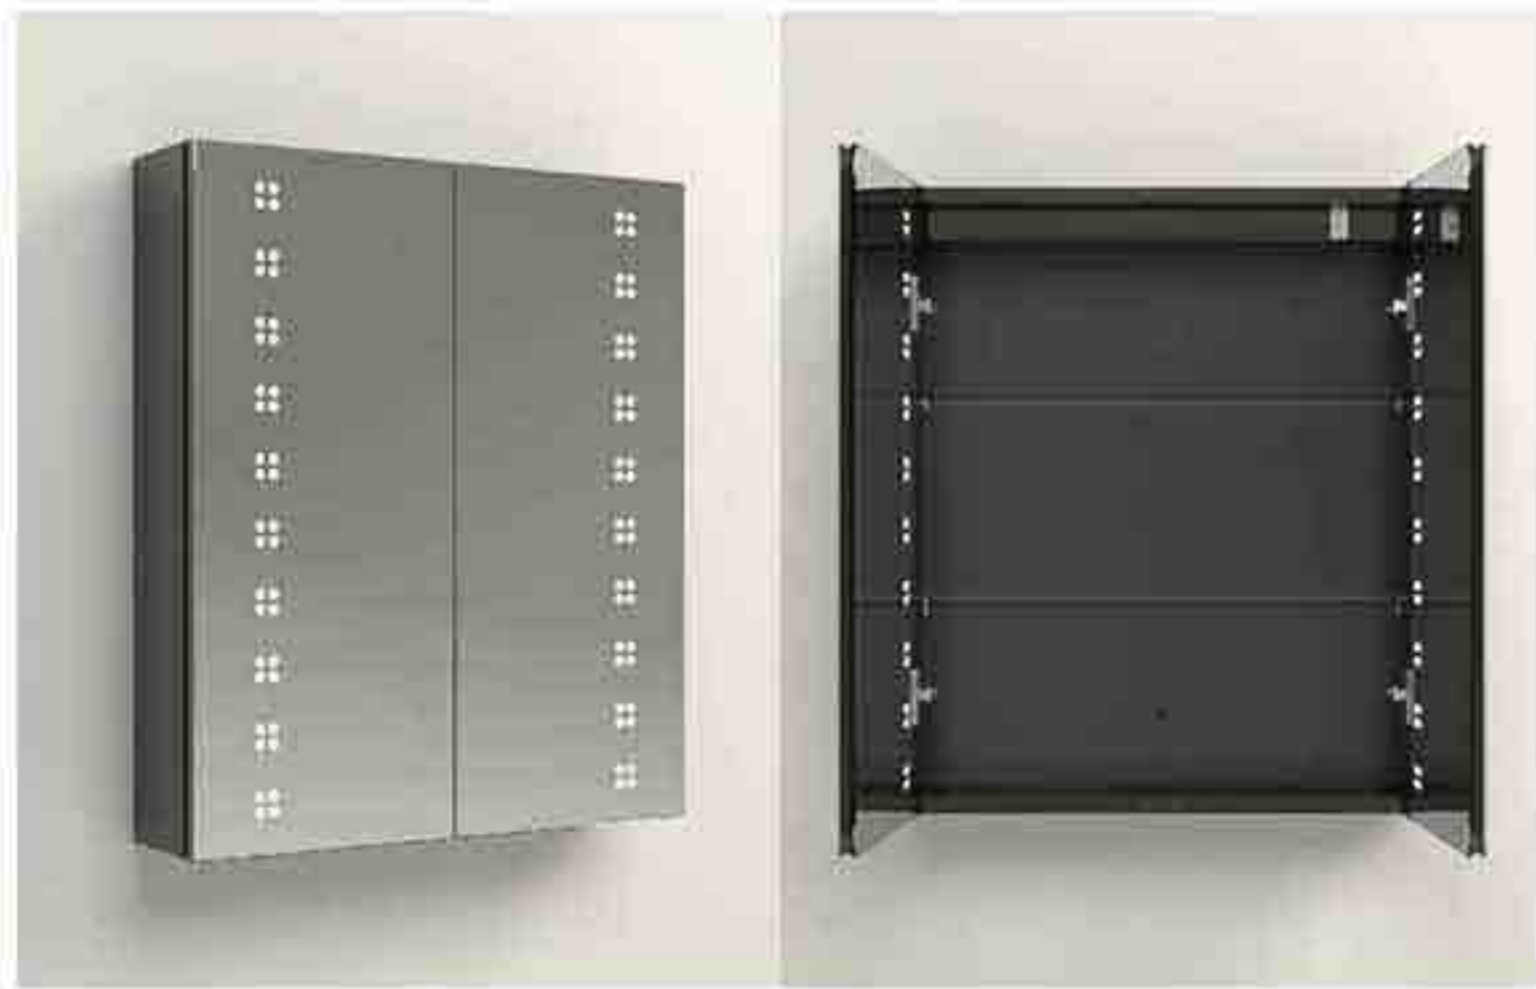

MC-08 / Black