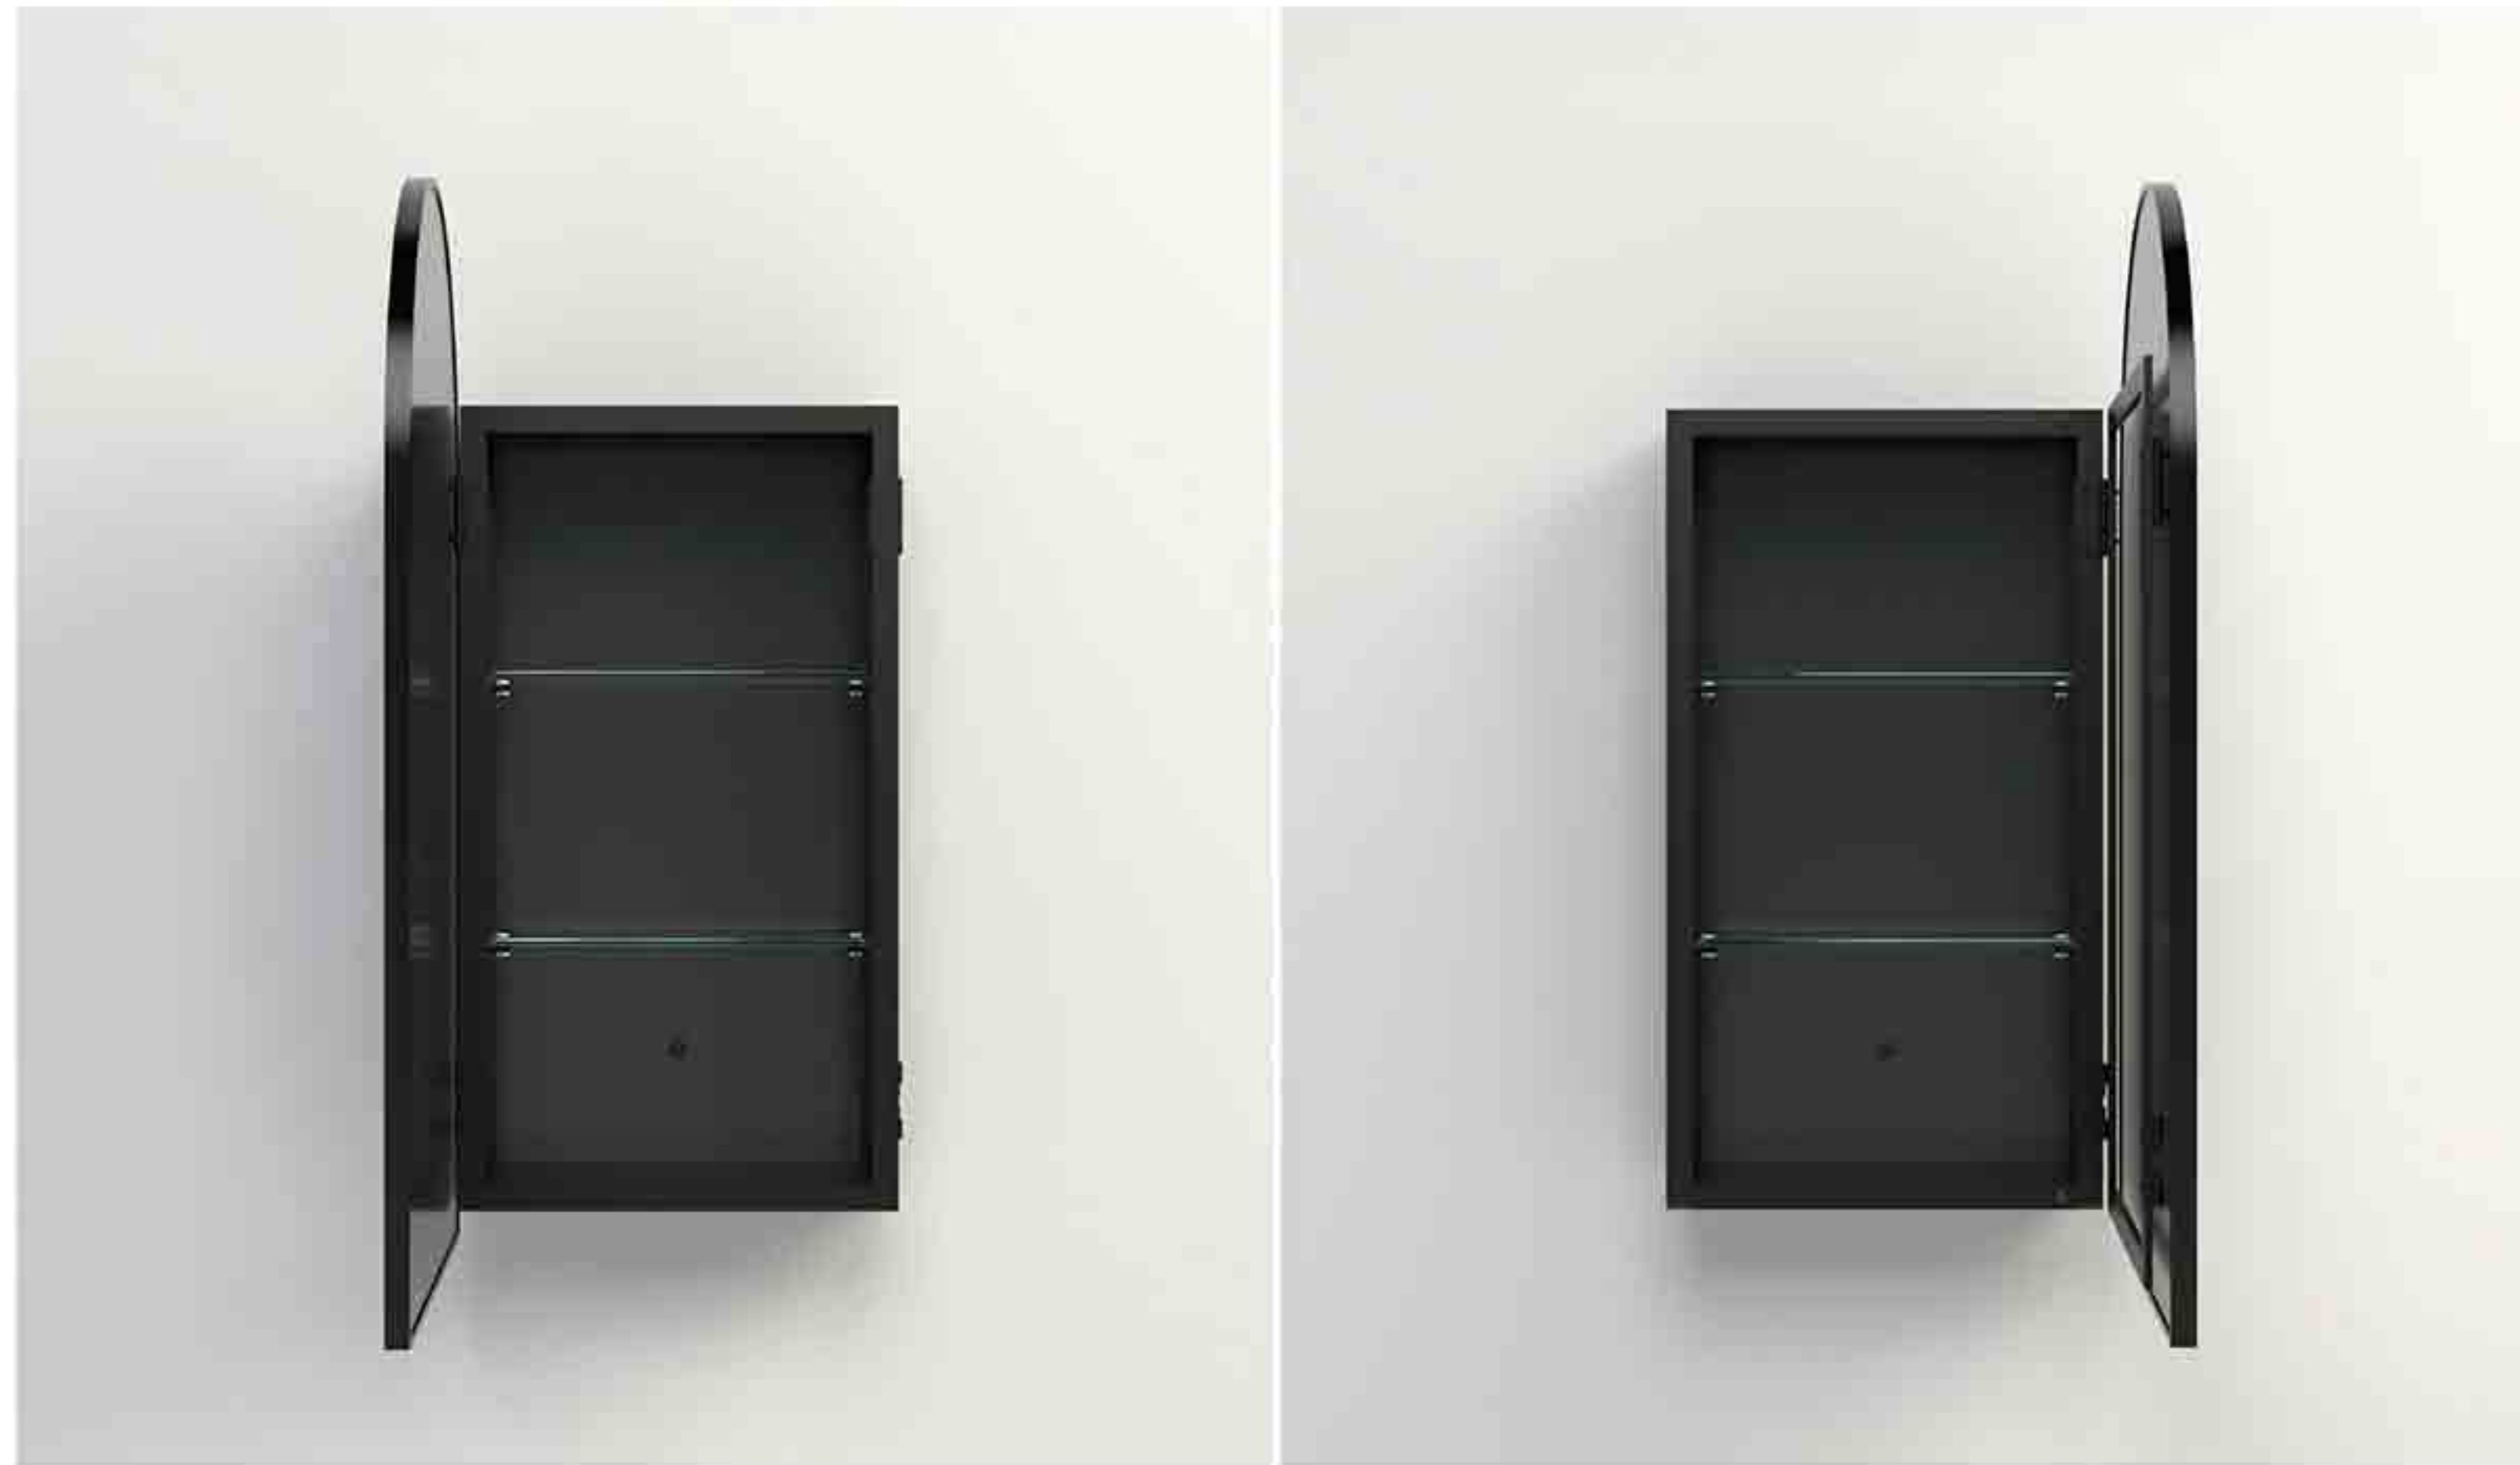

Reversible Door Cabinet

Door can be opened from both the left and right sides.