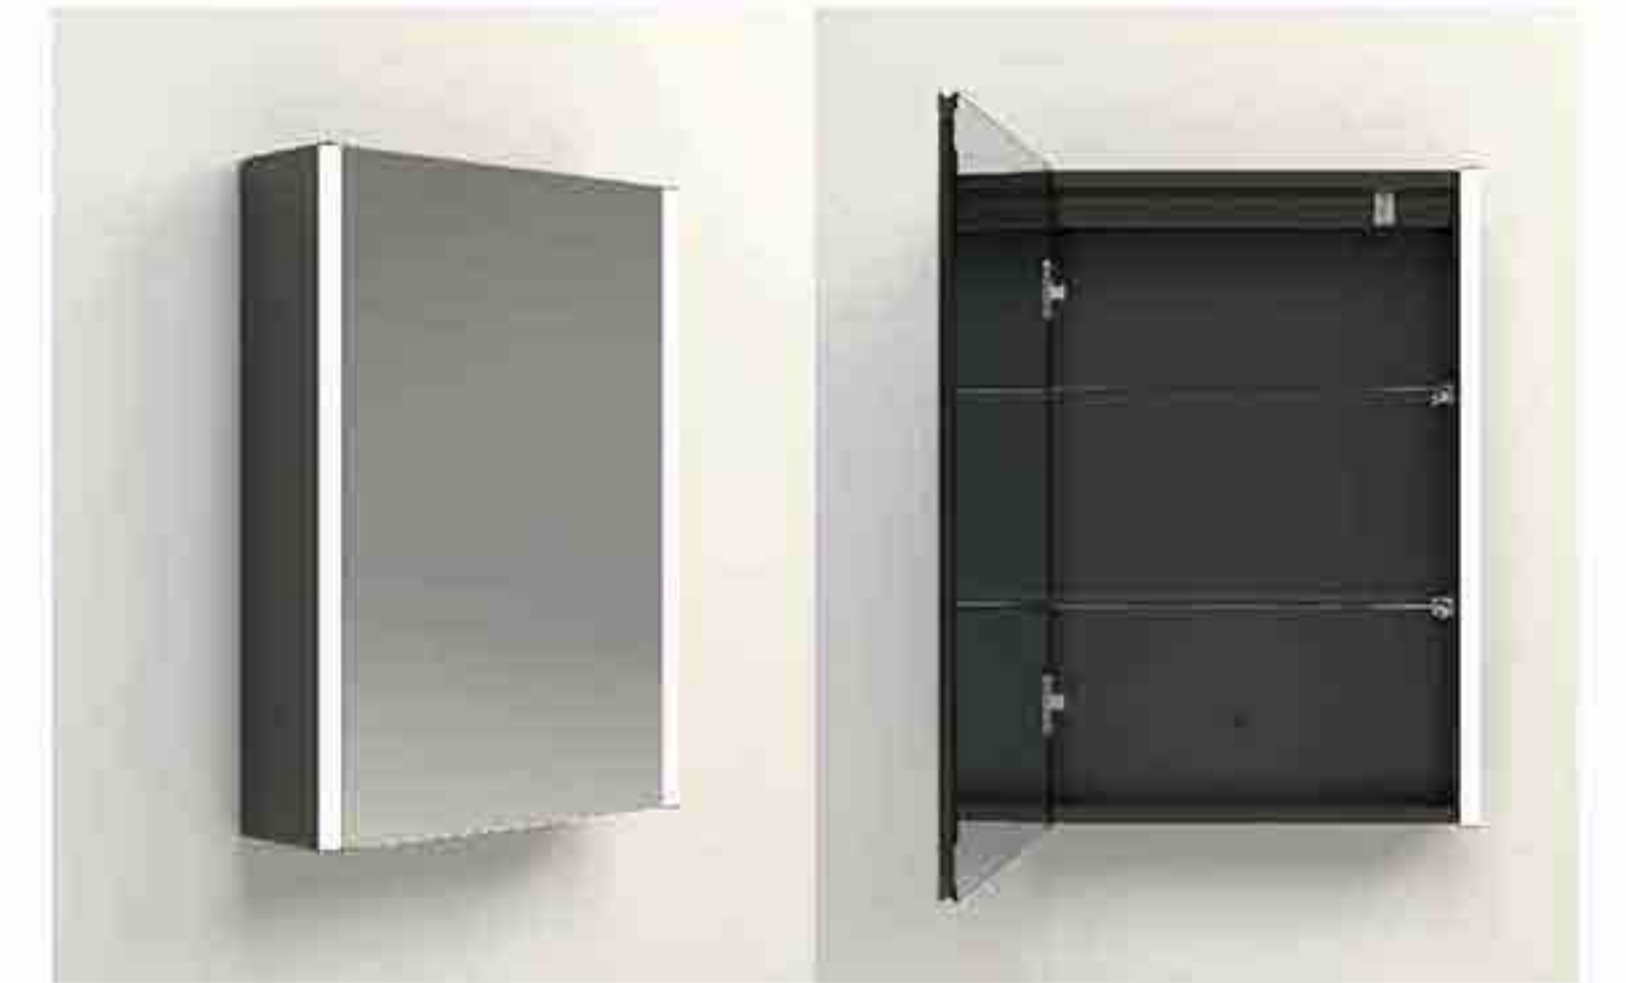

PMC-01 / Black