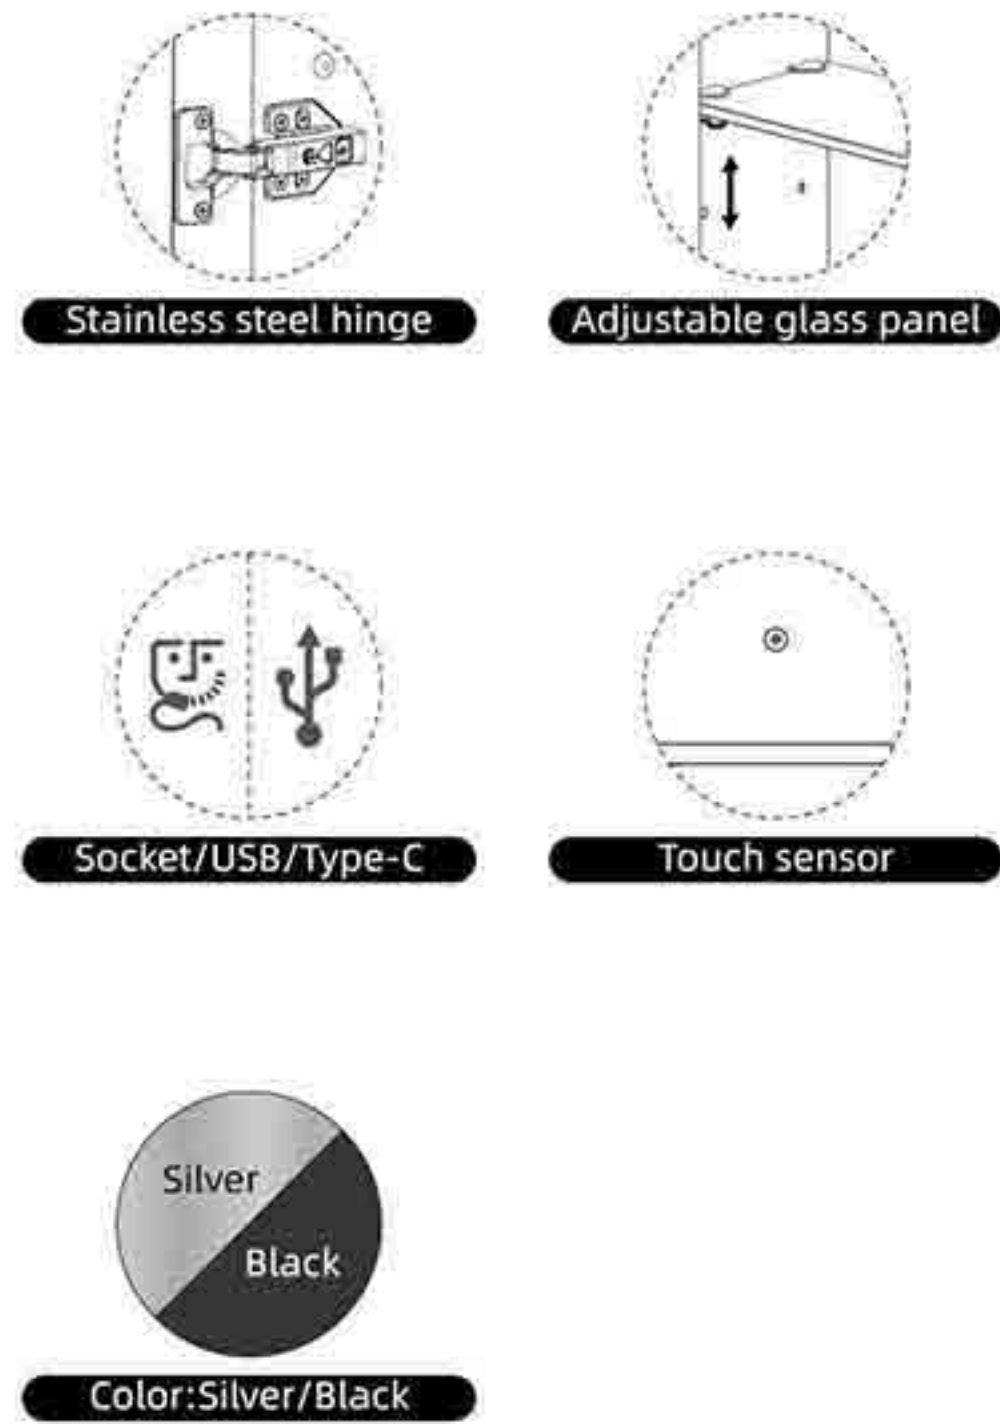

PMC-01 / Silver

PMC-01 / Black

PMC-02 / Silver

PMC-02 / Black

Acrylic door Recessed cabinet

Key features:

- Touch sensor
- Demister+Light (Warm-Natural-Cool)
- Recessed acrylic door enclosure
- Socket/USB/Type-C Charging
- Extra thin and lightweight aluminium frame
- Rust resistant copper-free mirror
- Eco-friendly

ABC-01 / Silver

ABC-01 / Black

ABC-02 / Silver

ABC-02 / Black

Aluminium Recessed cabinet

- Key features:**
- Touch sensor
 - Demister+Light (Warm-Natural-Cool)
 - Recessed body
 - Socket/USB/Type-C Charging
 - Extra thin and lightweight aluminium frame
 - Rust resistant copper-free mirror
 - Eco-friendly