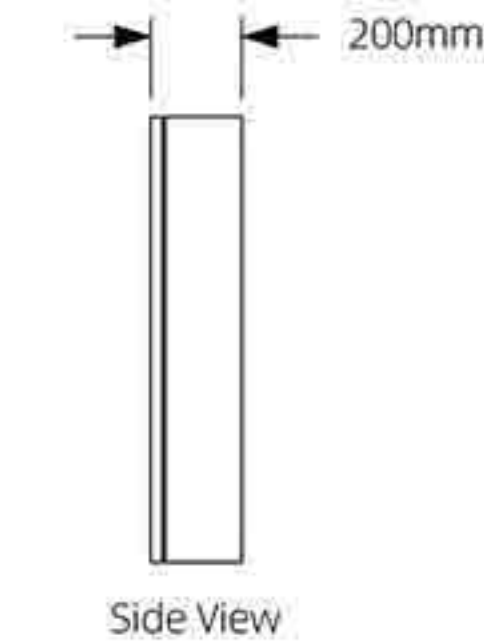

Elevating Mirror Cabinet

YEM01

- IR sensor
- Demister
- Light (Warm-Natural-Cool)
- Socket/USB/Type-C Charging
- Extra thin and lightweight aluminum frame
- Rust resistant copper-free mirror
- Eco-friendly