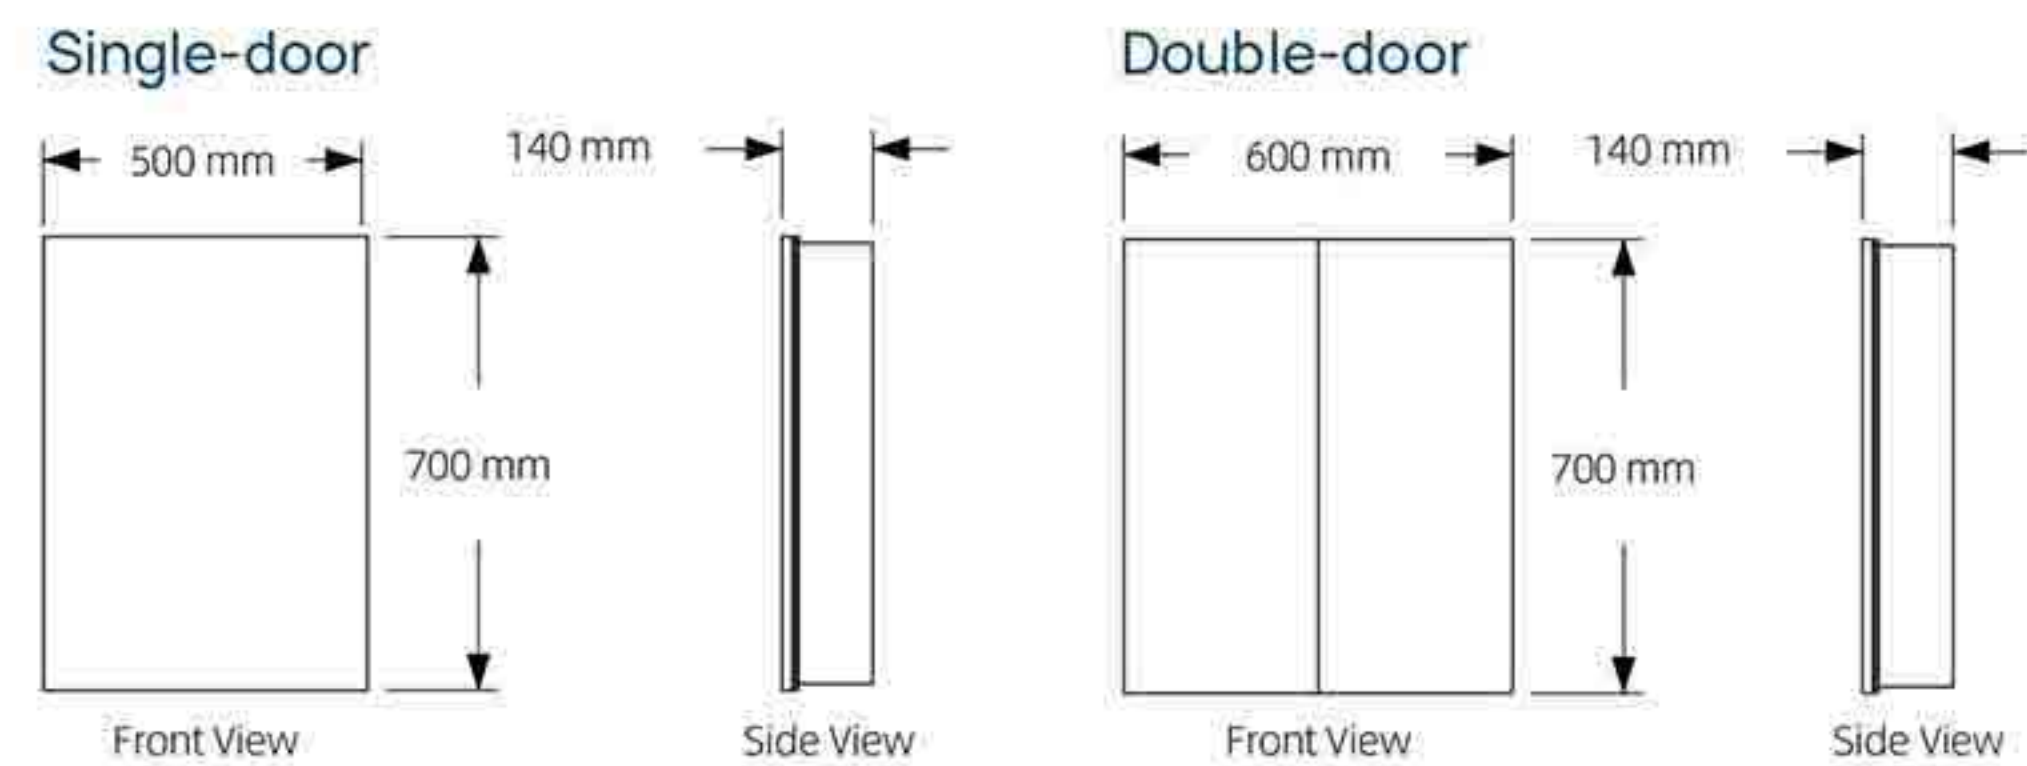

ABC-01 / Silver

ABC-01 / Black

ABC-02 / Silver

ABC-02 / Black

Aluminium Recessed cabinet

- Key features:**
- Touch sensor
 - Demister+Light (Warm-Natural-Cool)
 - Recessed body
 - Socket/USB/Type-C Charging
 - Extra thin and lightweight aluminium frame
 - Rust resistant copper-free mirror
 - Eco-friendly