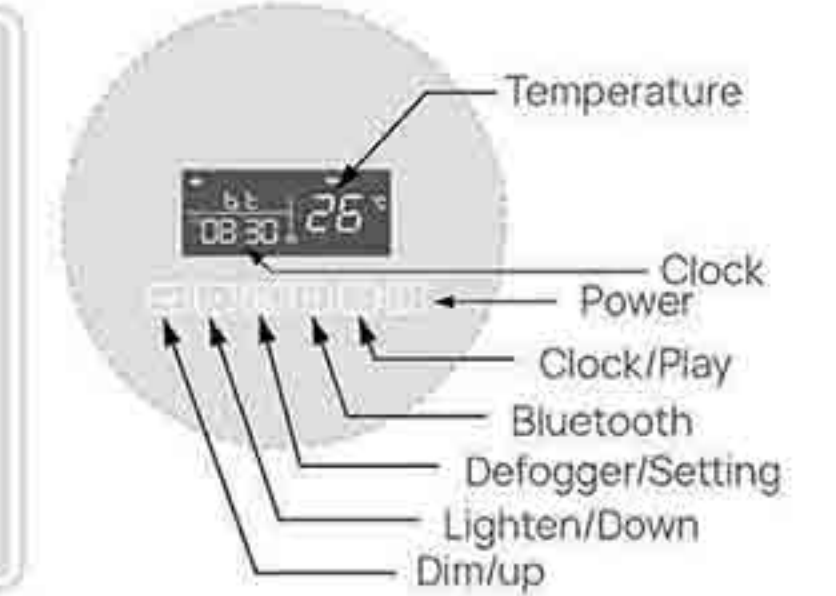

MULTIPLE SENSOR