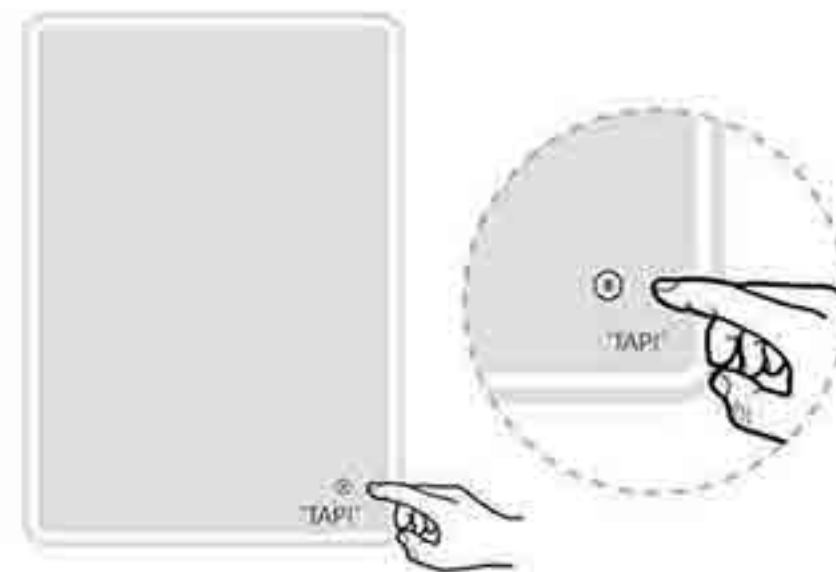

TOUCH SENSORS (CUSTOMIZABLE FUNCTIONS)

Touch Switch Functions (For example):

- Single Button Control
- 4000K Backlight: The switch backlight remains 4000K even when turned off.
- Color Temperature Cycling: Each press cycles through the following modes: ON → Warm Light → Neutral Light → White Light → OFF (repeats in sequence).
- Long Press for Dimming.
- Screen Off Function: When the light is off, long press to turn off the switch backlight.
- Memory Function: Remembers brightness level but not color temperature.
- Auto-Off Logic: If no operation is performed for 5 seconds, the next press will turn the light off.