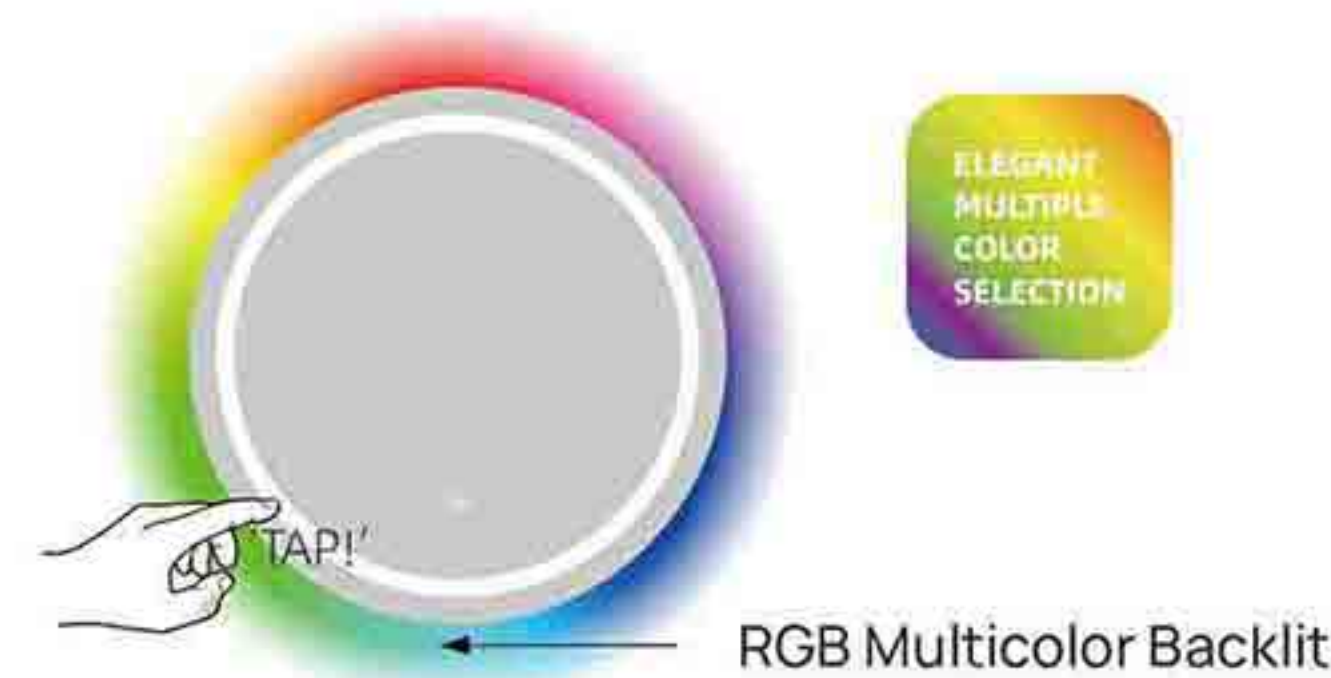

ROCKER SWITCH

A sturdy and dependable rocker switch is employed to manage additional features.

RGB LED

This represents YOWAY's cutting-edge light display technology. Utilizing an IC (Independent Control) chip, it enables multiple colors to be displayed simultaneously on a single strip light, creating a flowing rainbow effect.