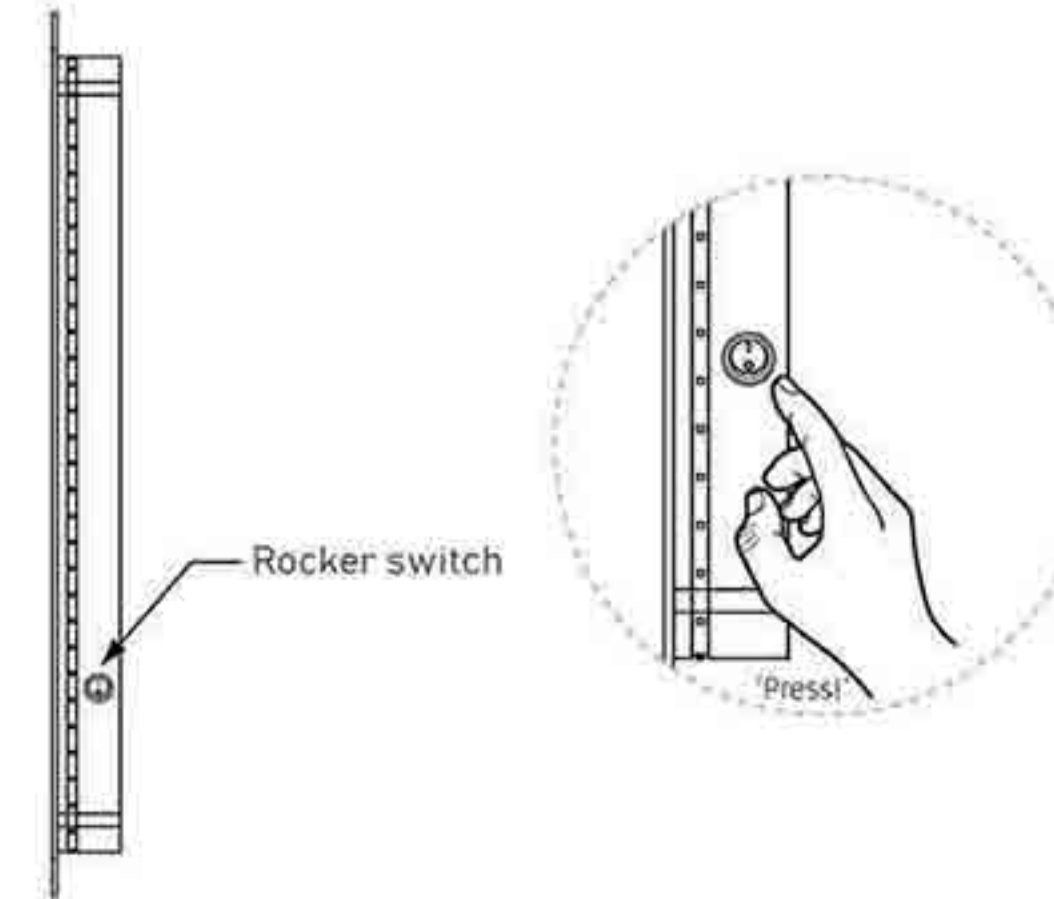

ROCKER SWITCH

A sturdy and dependable rocker switch is employed to manage additional features.

RGB LED

This represents YOWAY's cutting-edge light display technology. Utilizing an IC (Independent Control) chip, it enables multiple colors to be displayed simultaneously on a single strip light, creating a flowing rainbow effect.