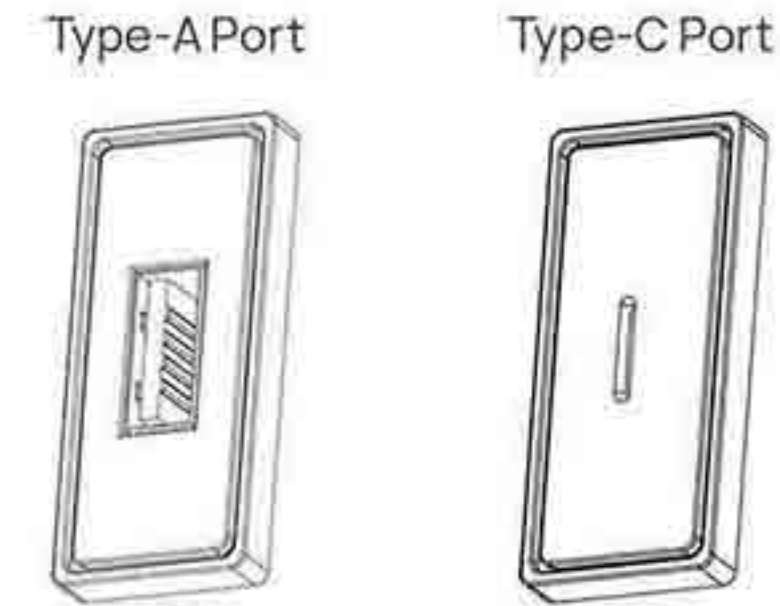

USB/Type-C CHARGING