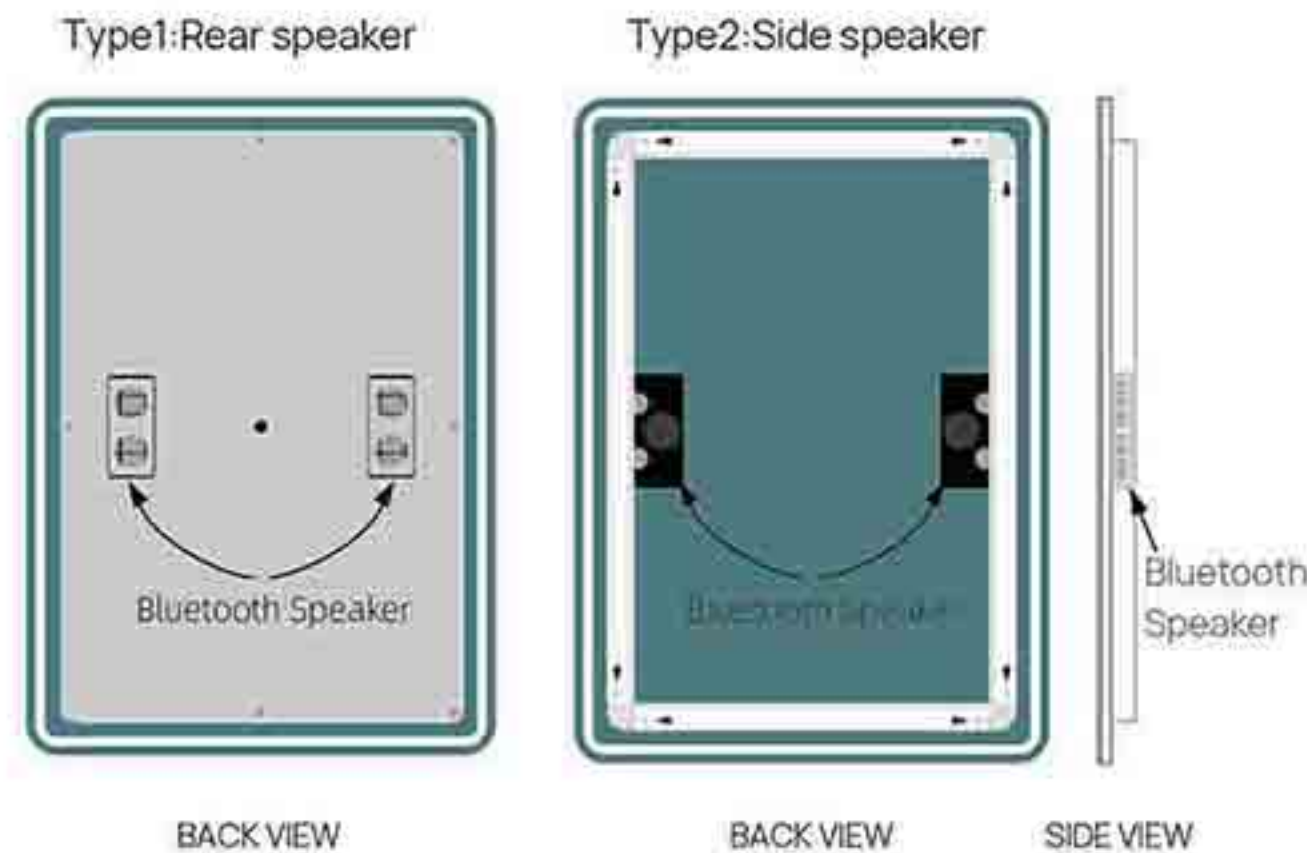

MAGNIFYING GLASS

Elevate your visibility with Yoway mirrors. Our mirrors offer two magnifier options to suit your preferences: a fixed magnifier and a suction-type magnifier.

The fixed magnifier is securely affixed to the mirror, providing consistent magnification.

Alternatively, the suction-type magnifier offers versatility, allowing for easy attachment and removal from the mirror surface. Adjust the magnification level according to your needs with this option.

BLUETOOTH SPEAKER

Yoway Bluetooth Mirrors feature high-fidelity stereo speakers that deliver rich bass and precise sound production, even at higher volumes. To further enhance the sound experience, we provide two speaker positions to accommodate different preferences: rear speakers for a more immersive sound environment and side speakers for direct and focused audio.

USB/Type-C CHARGING

WIRELESS CHARGING

Charging mobile and toothbrush capable of wireless charging

SHAVER SOCKET

Higher classification of waterproof with flip

Smaller width and suitable for narrow borders

Built-in safety doors can effectively block water sources and improve safety