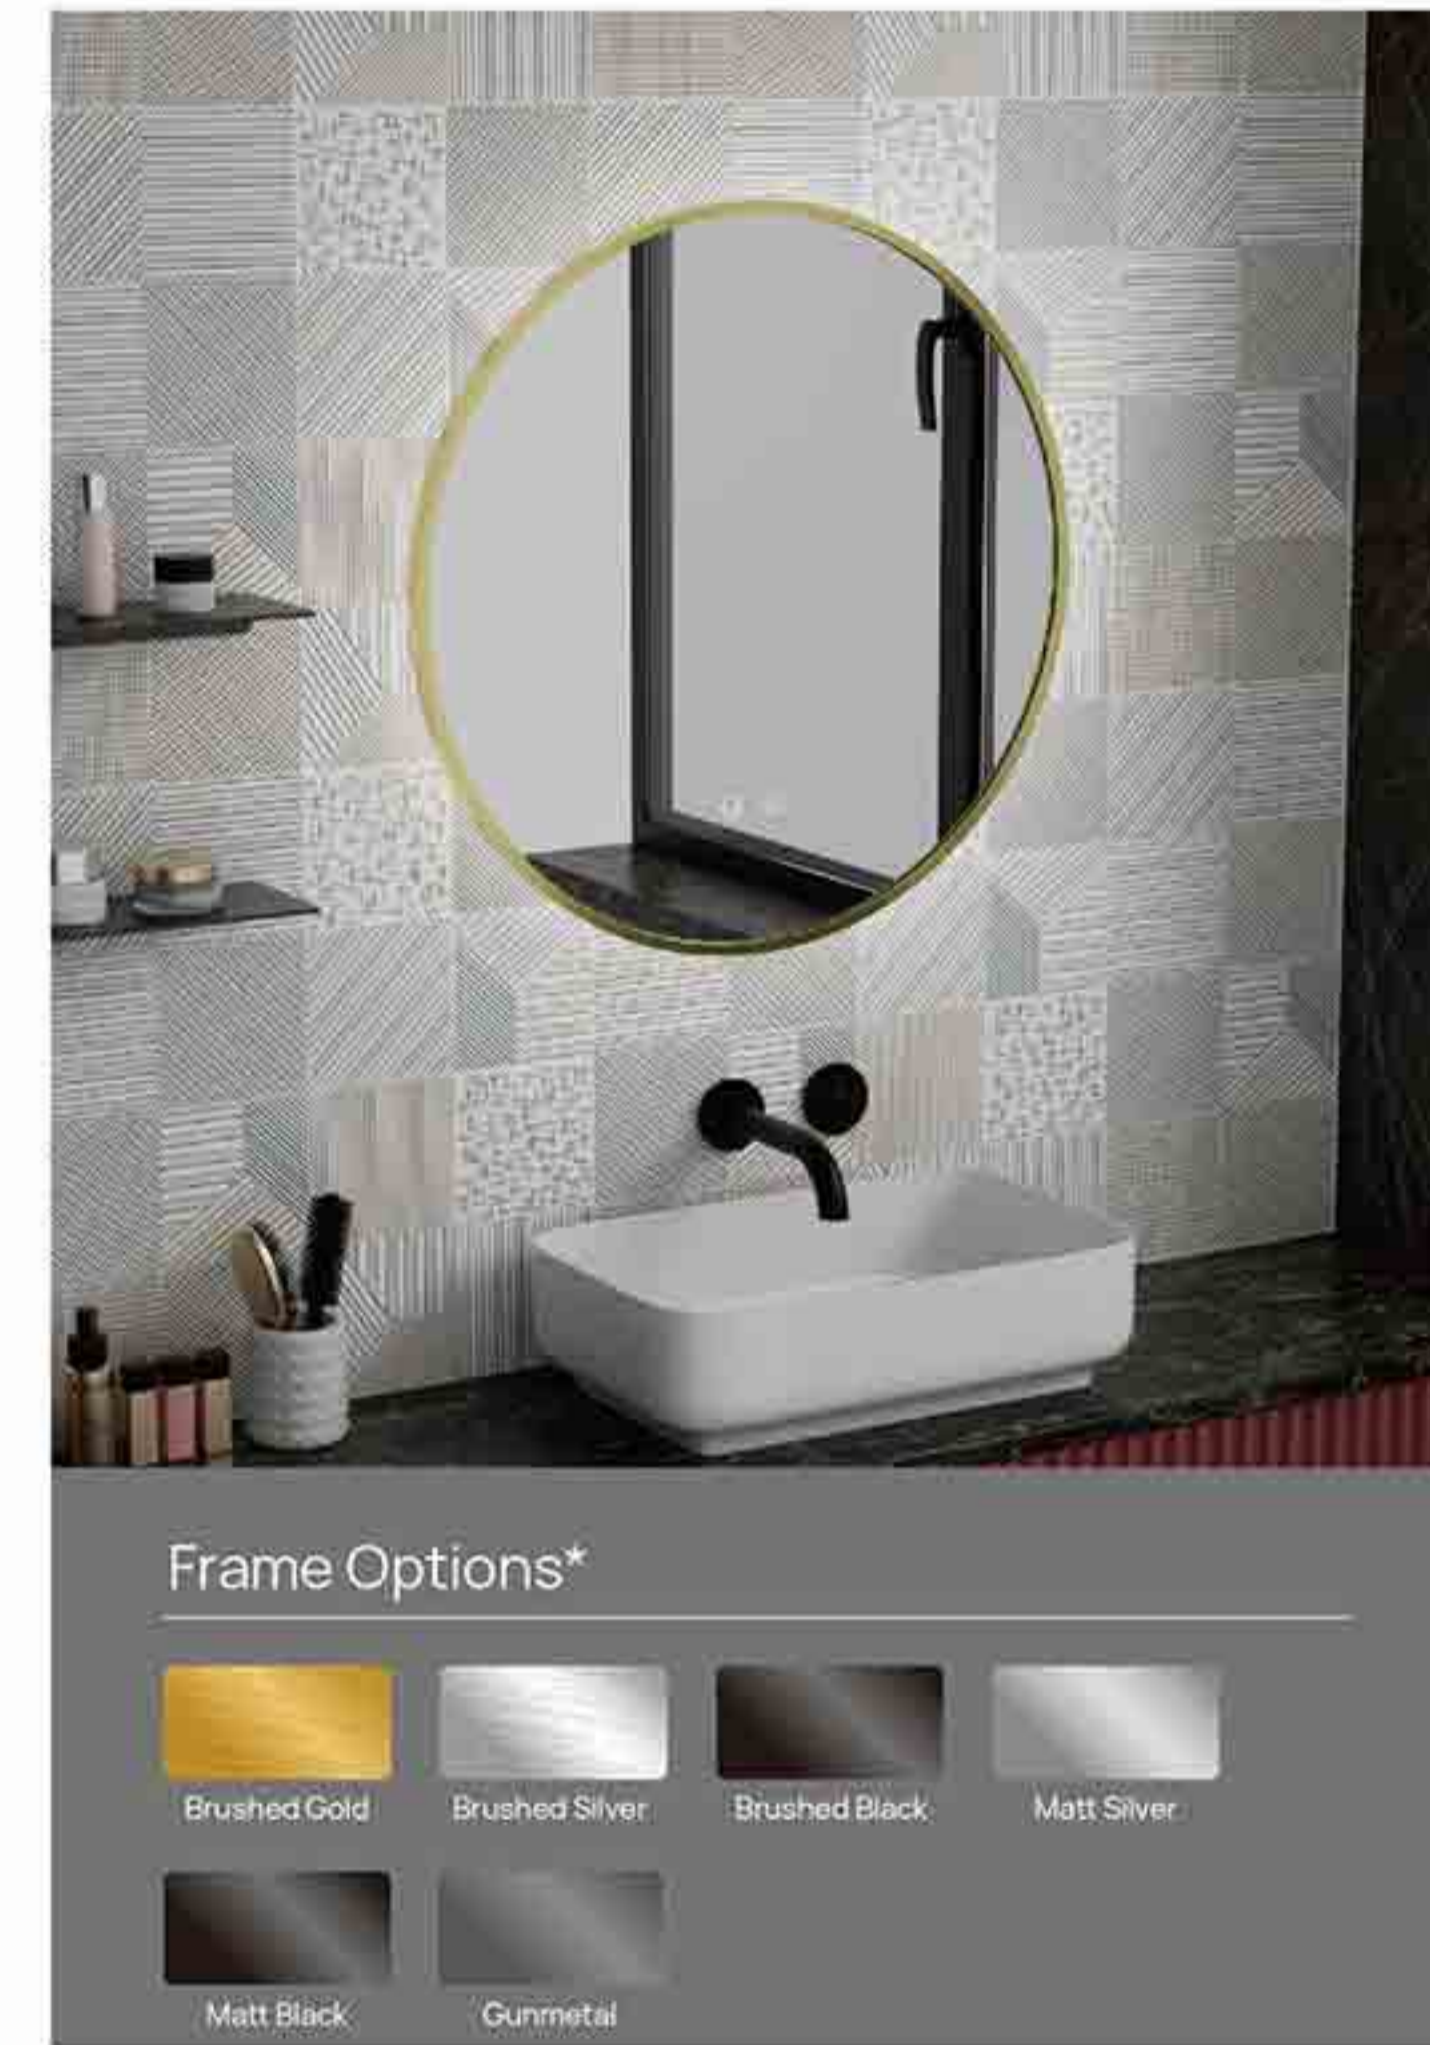

Framed Mirrors

Item Code	Diameter	Wled
YFR12	600	19W
YFR12	700	22W
YFR12	800	26W
YFR12	900	29W

Other sizes can be customized

Additional Features

Other functions can be customized

Item Code	Diameter	Wled
YFR13	600	19W
YFR13	700	22W
YFR13	800	26W
YFR13	900	29W

Other sizes can be customized

Additional Features

Other functions can be customized