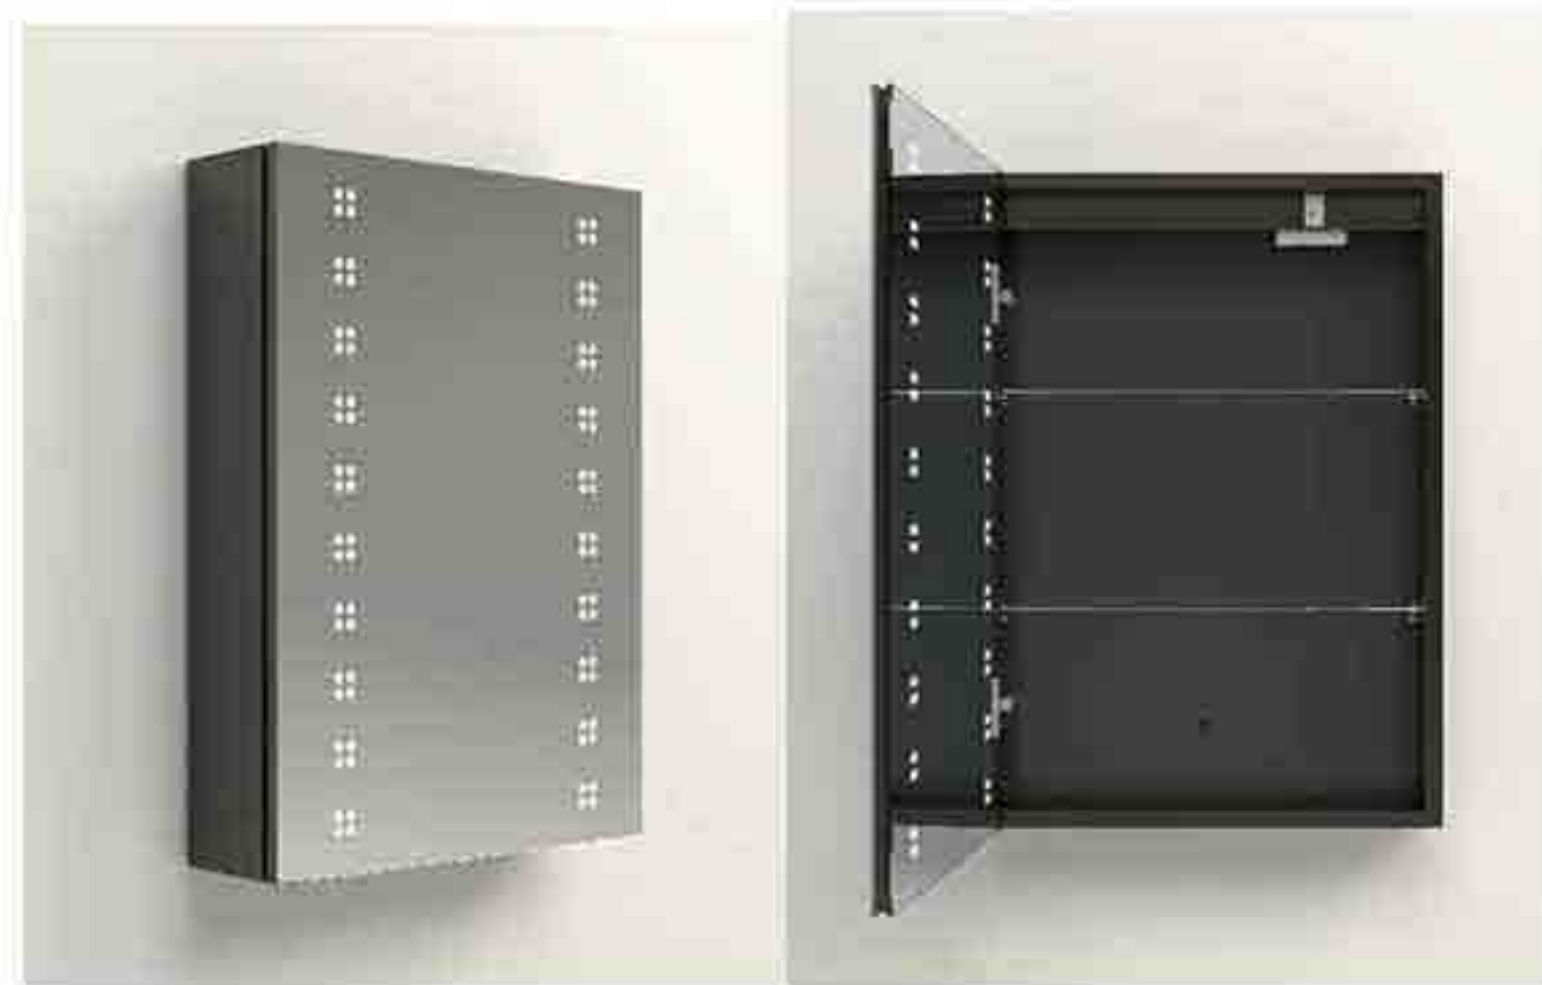

MC-04 / Black