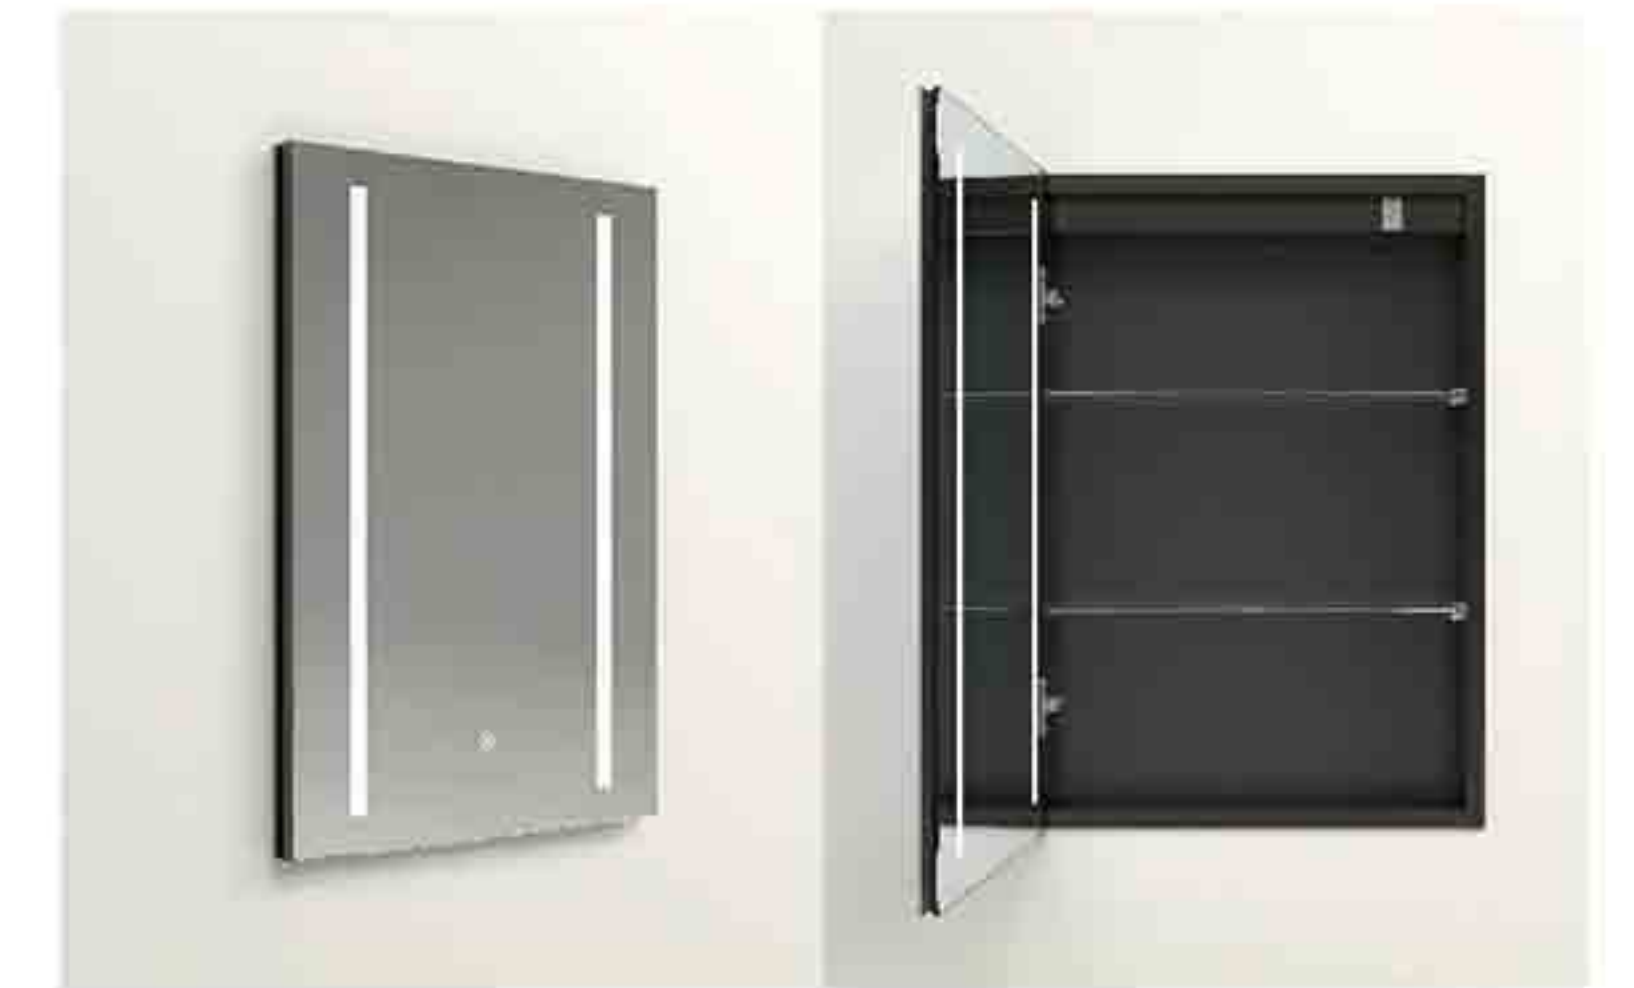

ABC-03 / Black